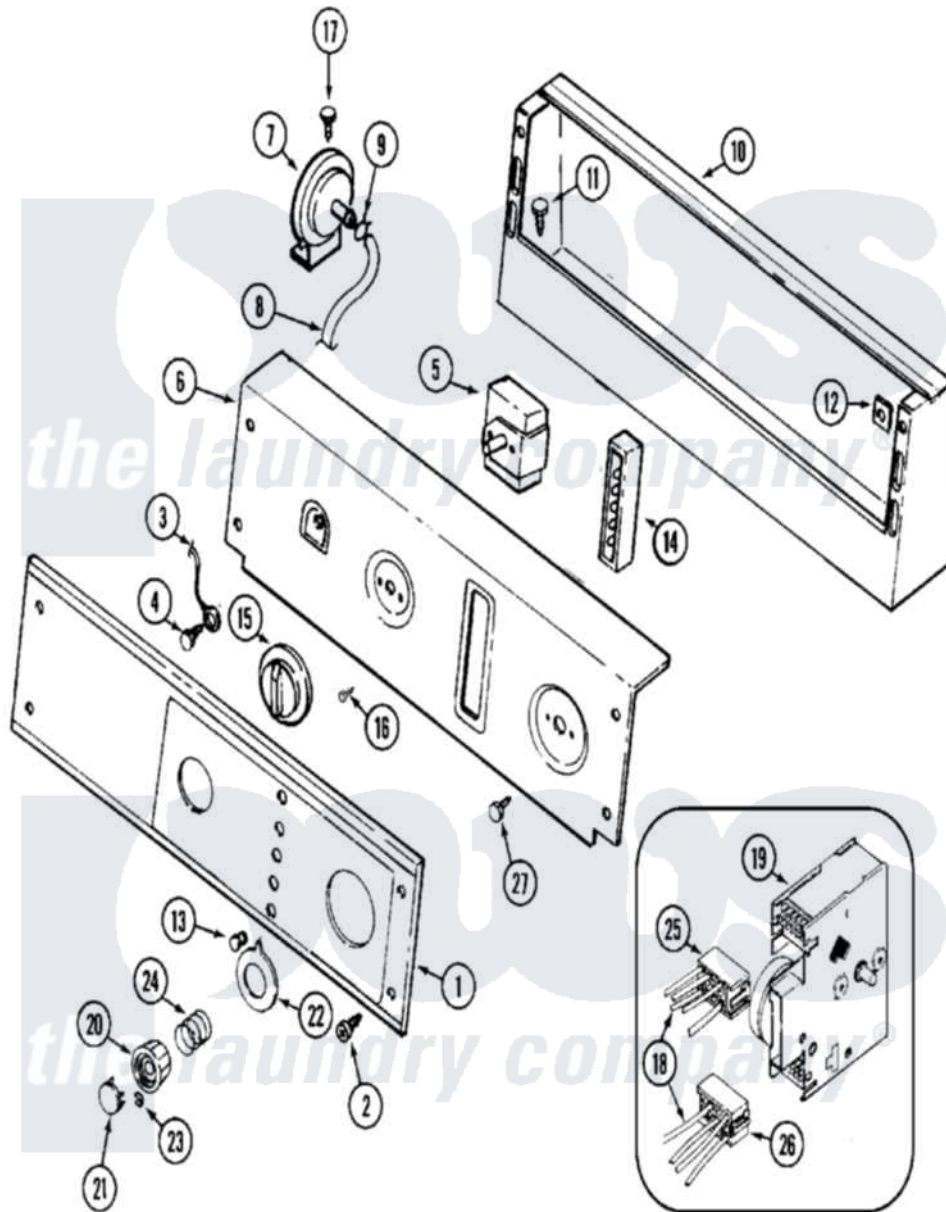

# Maytag MAT13MNDGW 01 - CONTROL PANEL

Maytag [Residential Maytag MAT13MNDGW Washer Parts](#) Parts Diagram 01 - CONTROL PANEL  
 Click on the part number to view part

Item	Original Part Number	Replaced By	Status	Part Description
001	<a href="#">22004328</a>			Control Panel W/Lens
002	<a href="#">215506</a>			Screw, Control Panel Overlay
003	<a href="#">22001959</a>			Wire, Ground
004	22003817	<a href="#">3370225</a>		Screw
005	<a href="#">205353</a>			Switch, DiAl-A-FABRIC
006	<a href="#">22003100</a>			Plate, Back-Up
007	203263	<a href="#">22004474</a>		Switch- Pr
008	<a href="#">22001619</a>			Tube, Water Level Switch
009	410296	<a href="#">596669</a>		Clamp, Manifold
010	<a href="#">22003093</a>			Console
011	211294	<a href="#">90767</a>		Screw, 8A X 3/8 HeX Washer Head Tapping
"	<a href="#">Y313559</a>			Screw
012	<a href="#">215003</a>			Fastener, Panel And Bracket
013	<a href="#">215564</a>			Lens, Indicator Light
014	206882	<a href="#">W10133276</a>		Indicator, Five Light
015	<a href="#">206894</a>			Knob, Selector

016	Y313588	<a href="#">488234</a>	Screw 8-32 X 1/4
017	211294	<a href="#">90767</a>	Screw, 8A X 3/8 HeX Washer Head Tapping
018	<a href="#">22001922</a>		Sub-Harness
"	<a href="#">22003881</a>		Wire Harness
"	<a href="#">22004395</a>		Harness, Wire
"	<a href="#">22004407</a>		Harness, Wire
019	<a href="#">22001084</a>		Timer
020	<a href="#">206892</a>		Control Knob
021	33002507	<a href="#">W10133278</a>	Membrane Switch Assembly
022	<a href="#">22001571</a>		Bezel, Timer Dial
023	<a href="#">211605</a>		Bezel, Timer Dial
024	<a href="#">211065</a>		Spring, Index Wheel
025	<a href="#">22001885</a>		Housing, Connector ---N
026	<a href="#">22001886</a>		Housing, Connector
027	<a href="#">216412</a>		Screw, Bracket To Timer