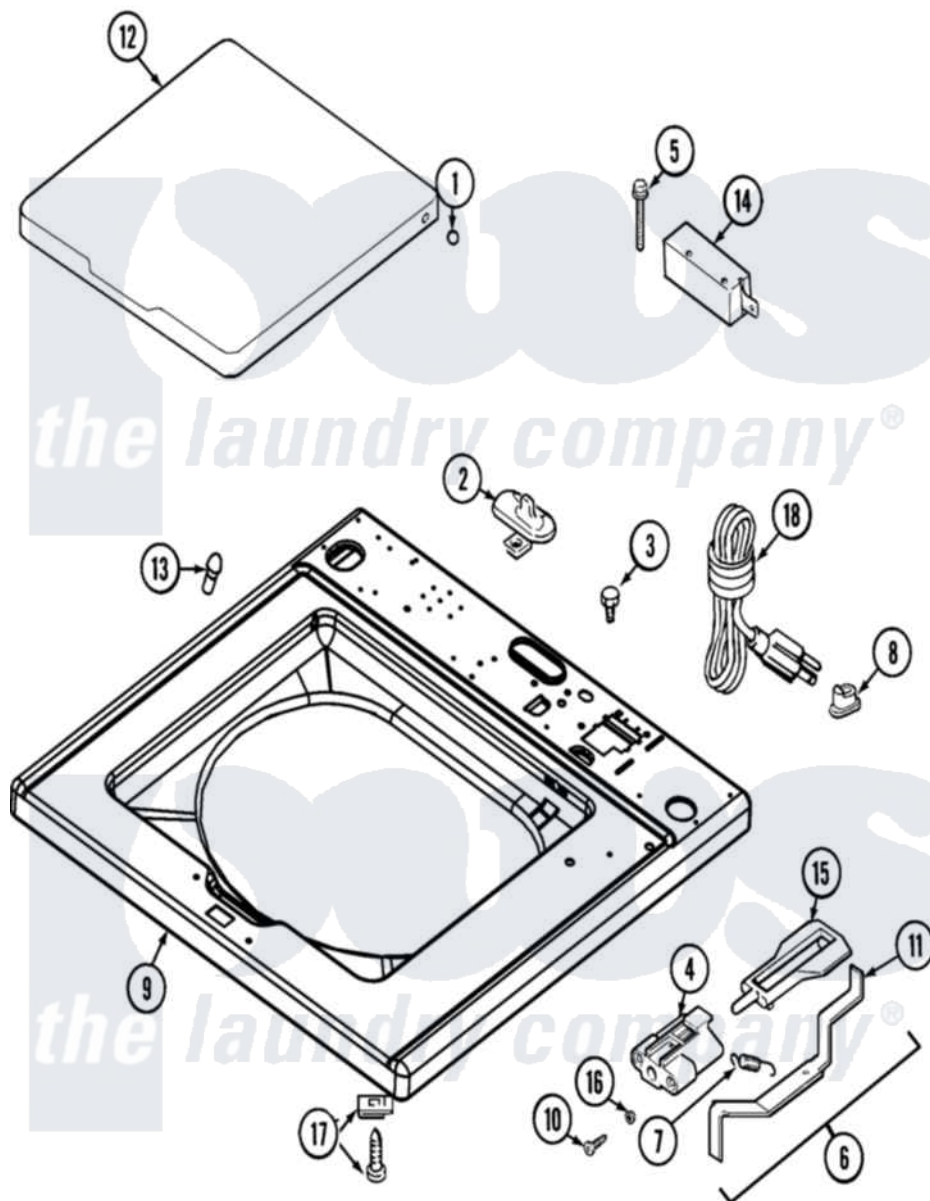

Maytag MAT13MNDGW 02 - TOP

Maytag [Residential Maytag MAT13MNDGW Washer Parts](#) Parts Diagram 02 - TOP
 Click on the part number to view part

Item	Original Part Number	Replaced By	Status	Part Description
001	211726			Hinge, Ball Lid
002	207159	489355		Screw, 8 X 1/2
"	22001298			Cap, Top Cover
003	210186	3370225		Screw
004	22002135			Bracket, Unbalance
005	213501			Screw, No.6-20 X 1-1/8 Inch
006	22001969			Unbalance Lever Assembly
007	213720			Spring, Lid Switch
008	216183			Grommet, Cord Export
009	22002359			Top Cover Assembly
010	910182	25-7809		Screw, No.6-20 1/2 Flthd Torx
011	22001672			Lever, Unbalance
012	22001893			Lid
013	212716			Bumper, Lid
014	22004244			Switch, Lid
015	216255			Plunger, Lid Switch

016

[211500](#)

Washer, Bracket To Top Cover

017

[204445](#)

Screw And Fastener Assembly

018

[22003452](#)

Cord, Power

"

[22004358](#)

Cord, Power As Wrapped