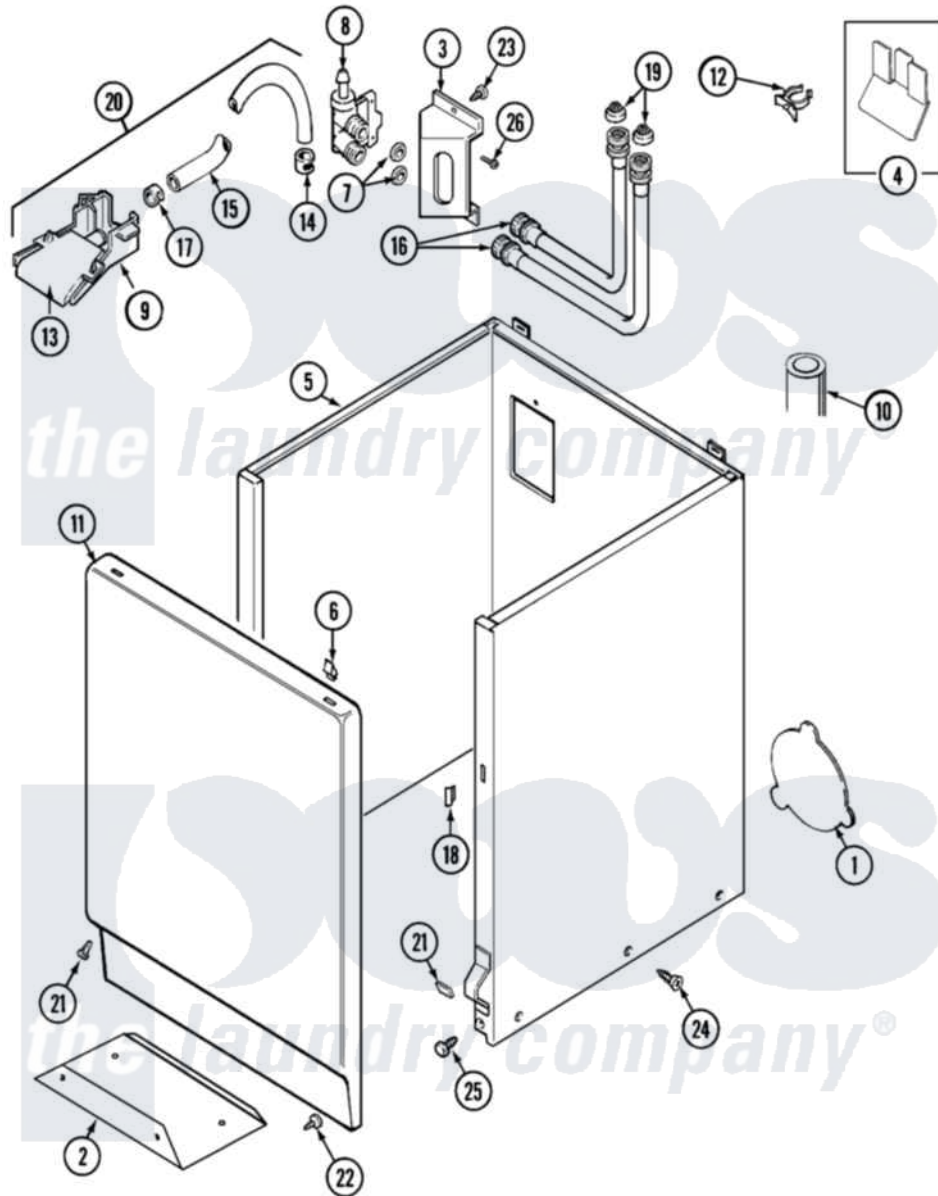

Maytag MAT13MNDGW 03 - CABINET

Maytag [Residential Maytag MAT13MNDGW Washer Parts](#) Parts Diagram 03 - CABINET
 Click on the part number to view part

Item	Original Part Number	Replaced By	Status	Part Description
001	211294	90767		Screw, 8A X 3/8 HeX Washer Head Tapping
"	22002924			Plate, Access
"	NLA		Not Available	PLATE, ACCESS
002	22001624			Guard, Belt
003	22002361			Bracket, Water Valve
004	22001972			Clip, Cabinet
005	NLA		Not Available	CABINET (WHT)
006	22001650			Fastener, Spring
007	Y013783			Washer, Inlet Hose
008	22004332			Water Valve 240V/50Hz, Comm
009	22001187			Injector
010	213045			Hose, Outer Tub Part Not Used
011	22001803		Not Available	PANEL, FRONT (WHT)
012	22002151			Clip, Hose

013	22001186		Injector
014	216169	596669	Clamp, Manifold
015	22001190		Hose, Injector
016	35-3400		Inlet Hose Assembly
"	35-3401		Inlet Hose Assembly
017	216170	489503	Clamp
018	214376	22002331	Spacer, Front Panel
019	22002960		Strainer, Washer Inlet
020	22001304		Water Injector Assembly
021	22001496		Front Panel Fastener And Screw
022	211294	90767	Screw, 8A X 3/8 HeX Washer Head Tapping
023	22003817	3370225	Screw
024	213007		Xfor Cabinet See Cabinet, Back
025	213121	3400111	Screw, 12-14 X 5/8
"	213122	27001200	Screw
026	Y313561		Screw---NA