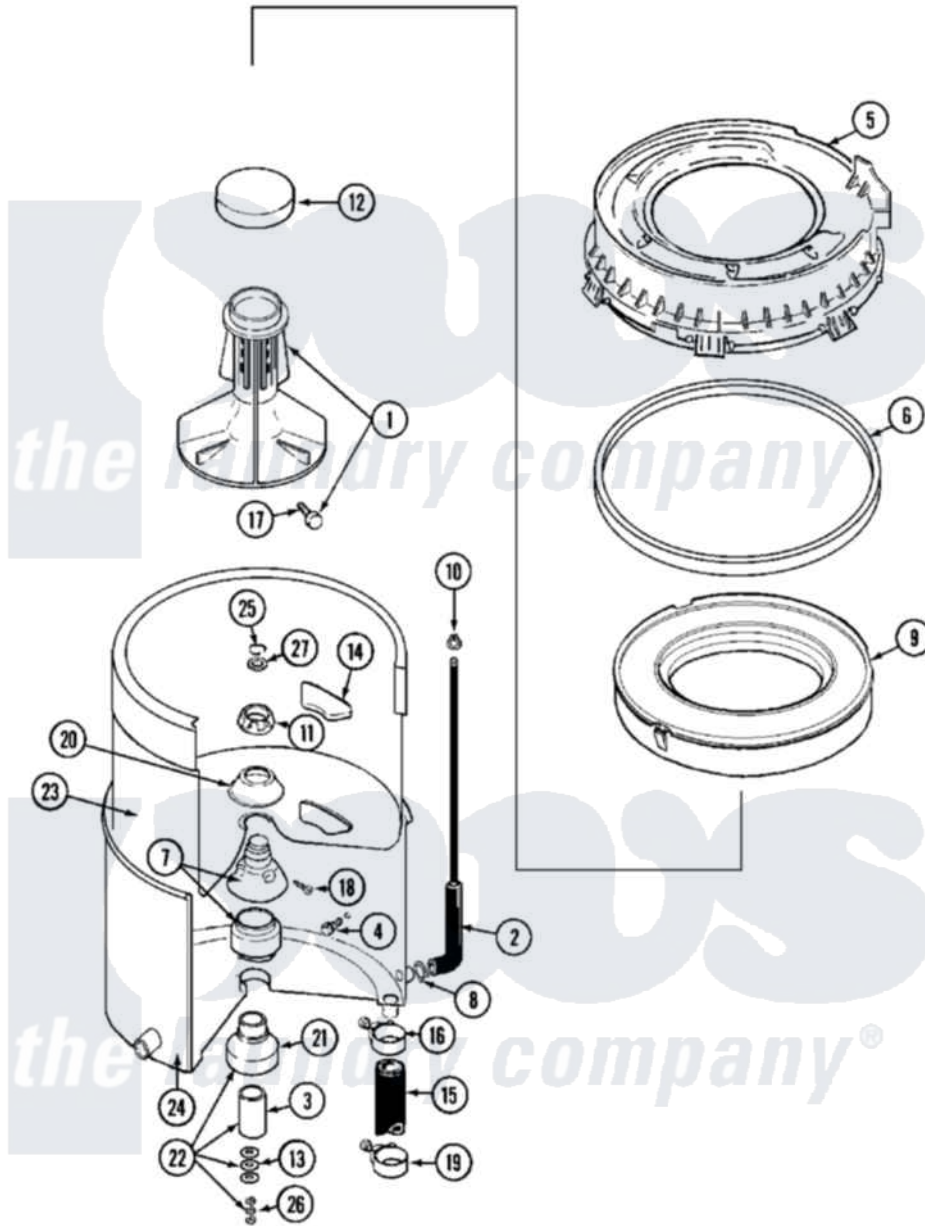

Maytag MAT13MNDGW 04 - TUB

Maytag [Residential Maytag MAT13MNDGW Washer Parts](#) Parts Diagram 04 - TUB
 Click on the part number to view part

Item	Original Part Number	Replaced By	Status	Part Description
001	207228			Agitator W/Lock Screw
002	22001619			Tube, Water Level Switch
003	211130			Bearing Liner, Tub Bearing
004	200744	W10175939		Bolt
"	205254	W10175938		Bolt
005	22001299			Tub Cover And Gasket Assembly
006	Y22001201	22001007		Gasket, Cover To Tub
007	22001648	6-2095720		Mounting S
008	211641			Clamp, 1-1/16"
009	22001142			Ring, Balance
010	410296	596669		Clamp, Manifold
011	211047	6-2110472		Nut- Clamp
012	216251			Cap, Agitator
013	211100			Washer, Outer Tub
014	215980			Plug, Filter Hole
				Use Outer Tub Part Net

015	213045		Hose, Outer Tub Part NOT Used
016	22001640	285655	Clamp, Hose
017	206478	Not Available	SCREW & WASHER FOR AGITATOR
018	22001423		Set Screw, Mounting Stem
019	22001640	285655	Clamp, Hose
020	211210		Washer, Clamping Nut
021	200824	6-2040130	Tub Bearin
022	204013	6-2040130	Tub Bearin
023	22001139		Tub, Inner
024	22001114	Not Available	TUB, OUTER (EX. LARGE)
025	Y015667		Retaining Ring
026	Y054867		Washer, Lock
027	Y015666		Washer, Retaining -