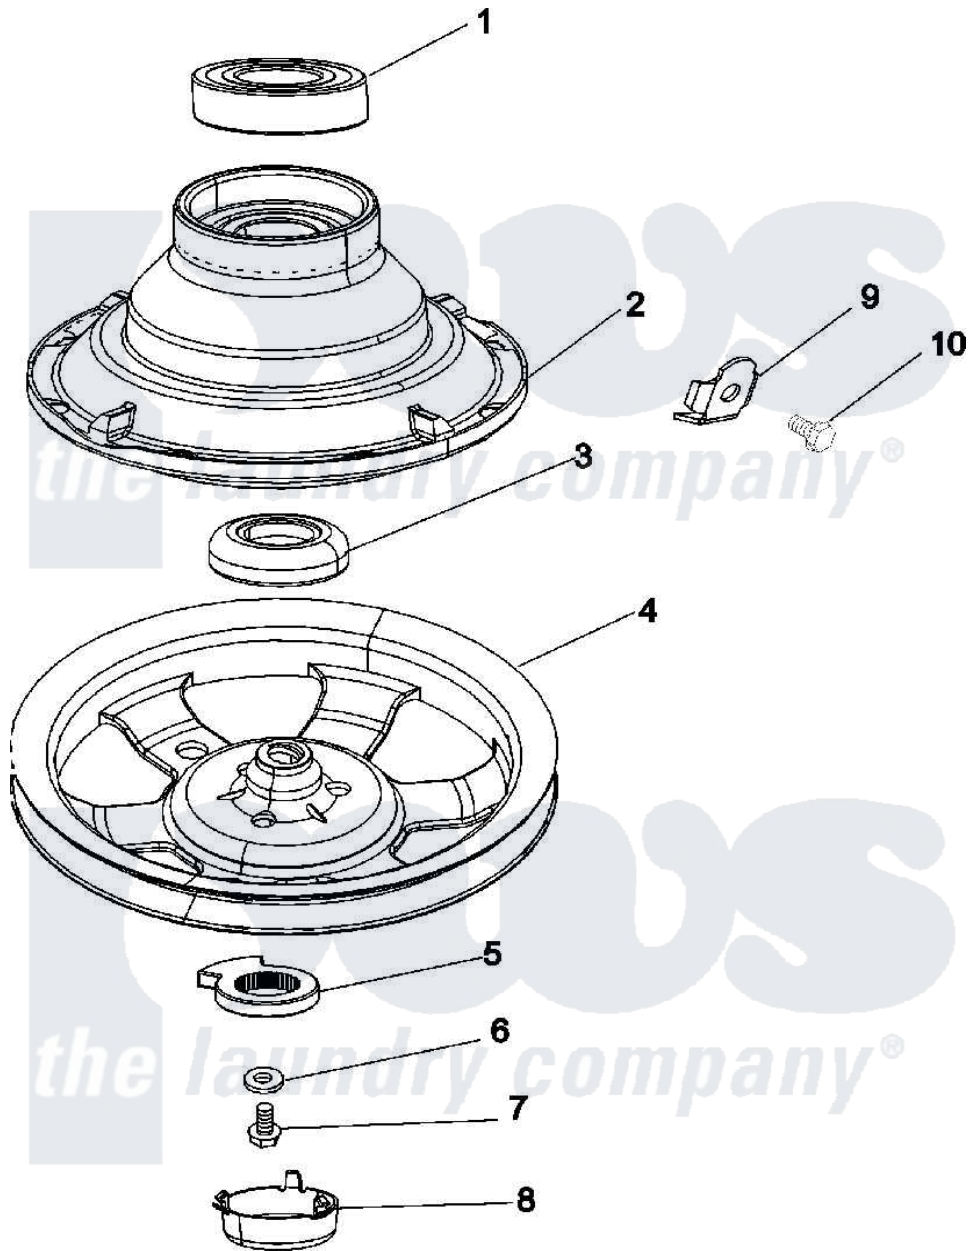

# Maytag MAT13MNDGW 06 - CLUTCH & BRAKE

Maytag [Residential Maytag MAT13MNDGW Washer Parts](#) Parts Diagram 06 - CLUTCH & BRAKE  
 Click on the part number to view part

Item	Original Part Number	Replaced By	Status	Part Description
001	Y200720	<a href="#">22003441</a>		Bearing, Rear
002	201190	<a href="#">6-2011900</a>		Brake Asse
003	<a href="#">200835</a>			Bearing, Brake Rotor
004	22002429	<a href="#">6-2301530</a>		Pulley
005	<a href="#">211089</a>			Lug, Stop Pulley
006	211090	<a href="#">22003555</a>		Washer, Stop Lug
007	211375	<a href="#">681582</a>		Screw
008	<a href="#">22002428</a>			Cover, Dust
009	<a href="#">213325</a>			Clip, Retaining
010	<a href="#">213326</a>			Bolt, Sems Retaining Clip