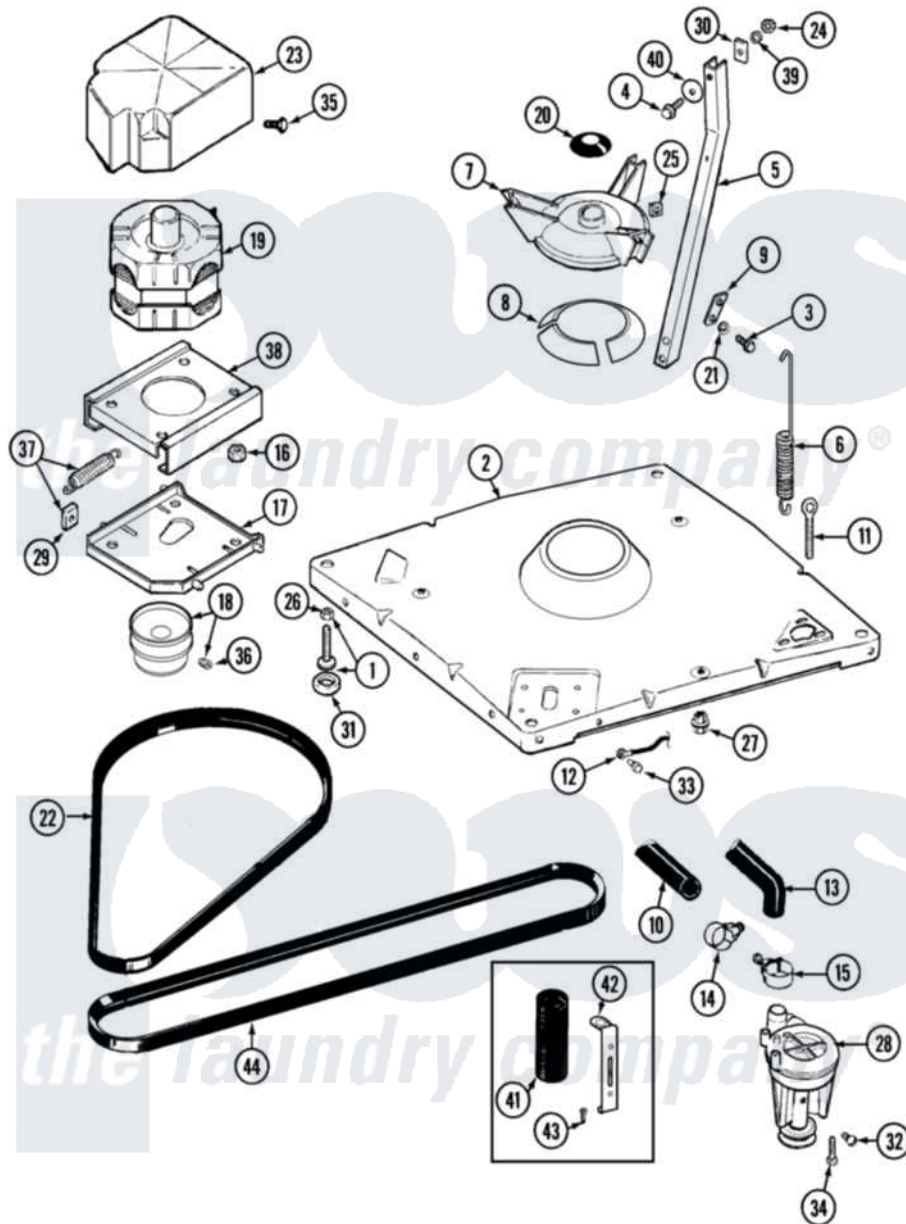

Maytag MAT13MNDGW 07 - BASE

Maytag [Residential Maytag MAT13MNDGW Washer Parts](#) Parts Diagram 07 - BASE
 Click on the part number to view part

Item	Original Part Number	Replaced By	Status	Part Description
001	22003428			Leg, Adjustable
002	22002150			Base
003	22004078			Bolt, 5/16
004	200744	W10175939		Bolt
"	205254	W10175938		Bolt
005	213053			Brace, Tub Part Not Used
006	22001300			Spring, Centering
007	203725			Damper W/Bolt And Clip
008	203956			Damper Pad Kit
009	213073			Washer, Double Brace
010	22002700	22003410		Hose, Drain
011	216416			Bolt, Eye/Centering Spring
012	901220			Ground Wire
013	213045			Hose, Outer Tub Part Not Used
014	Y22001820	285655		Clamp, Hose
015	22001640	285655		Clamp, Hose

016	Y311426	3400029	Nut, Adapter Plate
017	22001301		Mount, Motor Lower-Assembly
018	Y202496		Pulley, Motor
019	22003660	12002352	Motor-Drve
"	22004302	12002352	Motor-Drve
020	22001586		Deflector, Water
021	212979	Not Available	WASHER, TUB BRACE
022	211948		V Belt, DriVe Pulley
023	215098		Shield, Motor
024	Y052734		Nut, Carrage Bolts And Bracket
025	Y052785		Nut, Brace To Damper
026	210385		Lock Nut For Adjustable Leg
027	211949		Nut, Adjustment Eyebolt
028	202203	6-2022030	Pump As Pa
029	Y204998	205000	Roller And Spring Kit 4+Spr
030	212979	Not Available	WASHER, TUB BRACE
031	210684		Foot, Adjustable Leg
032	Y015408	22003235	Screw, Bearing Insert
033	210186	3370225	Screw
034	211880		Screw, HeX Head No.10 X 1/2 Inc
035	213121	3400111	Screw, 12-14 X 5/8
036	22001353		Set Screw, Motor Pulley
037	205000		Roller And Spring Kit 4+Spr
038	214956		Motor Mount Assembly
039	Y054867		Washer, Lock
040	211100		Washer, Outer Tub
041	201101		Capacitor
042	22001396		Clip, Capacitor
043	211294	90767	Screw, 8A X 3/8 HeX Washer Head Tapping
044	211451		Belt, Pump