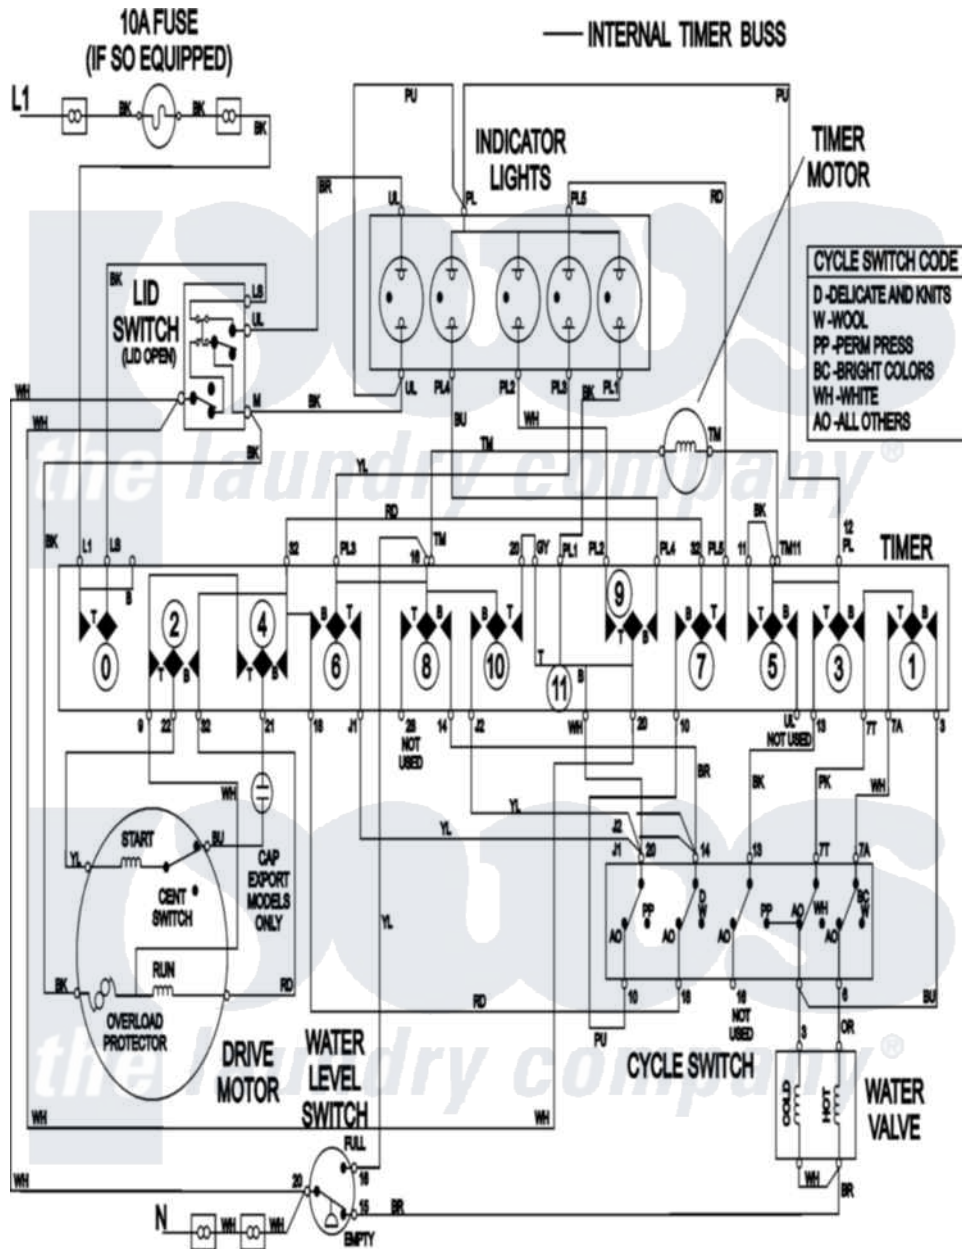

Maytag MAT13MNDGW 08 - WIRING INFORMATION

Maytag Residential Maytag MAT13MNDGW Washer Parts Parts Diagram 08 - WIRING INFORMATION
 Click on the part number to view part

Item	Original Part Number	Replaced By	Status	Part Description
001	NLA		Not Available	WIRING INFORMATION