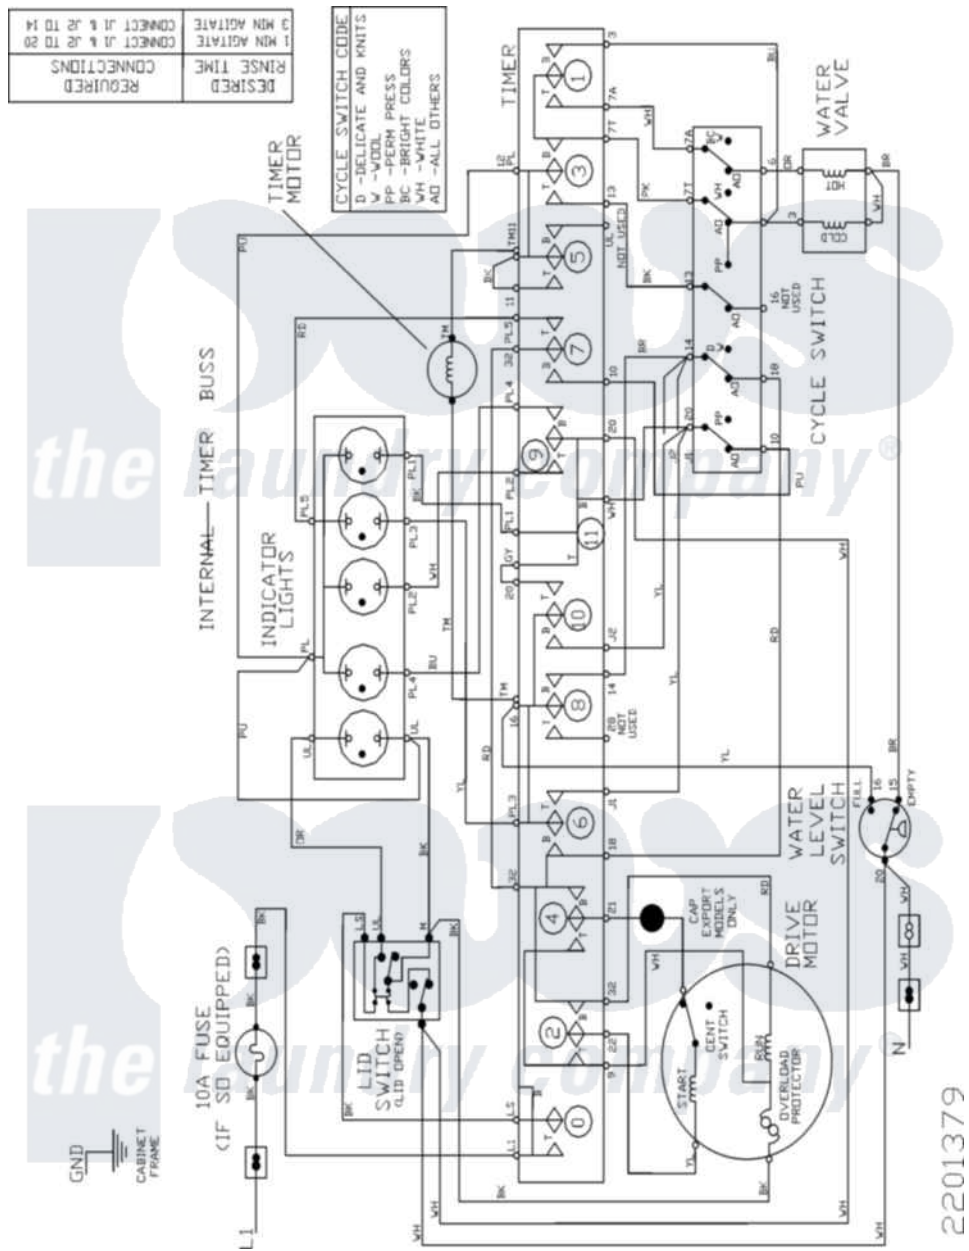

# Maytag MAT13MNDGW 09 - WIRING INFORMATION SERIES13

Maytag Residential Maytag MAT13MNDGW Washer Parts Diagram 09 - WIRING INFORMATION SERIES13

[Click on the part number to view part](#)

Item	Original Part Number	Replaced By	Status	Part Description
001	NLA		Not Available	WIRING INFORMATION