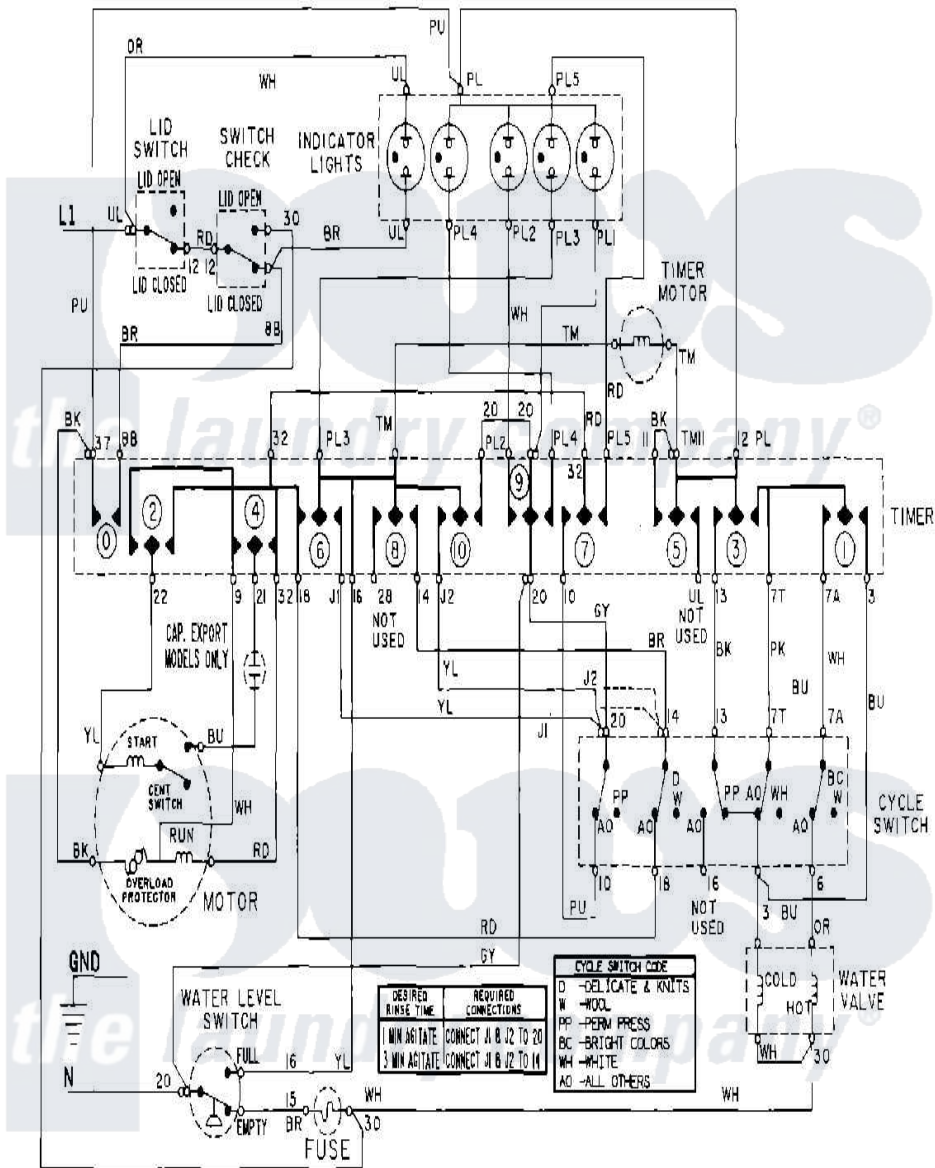

# Maytag MAT13MNEGW 08 - WIRING INFORMATION

Maytag Residential Maytag MAT13MNEGW Washer Parts Parts Diagram 08 - WIRING INFORMATION  
 Click on the part number to view part

Item	Original Part Number	Replaced By	Status	Part Description
001	NLA		Not Available	WIRING INFORMATION
"	NLA		Not Available	WIRING INFORMATION