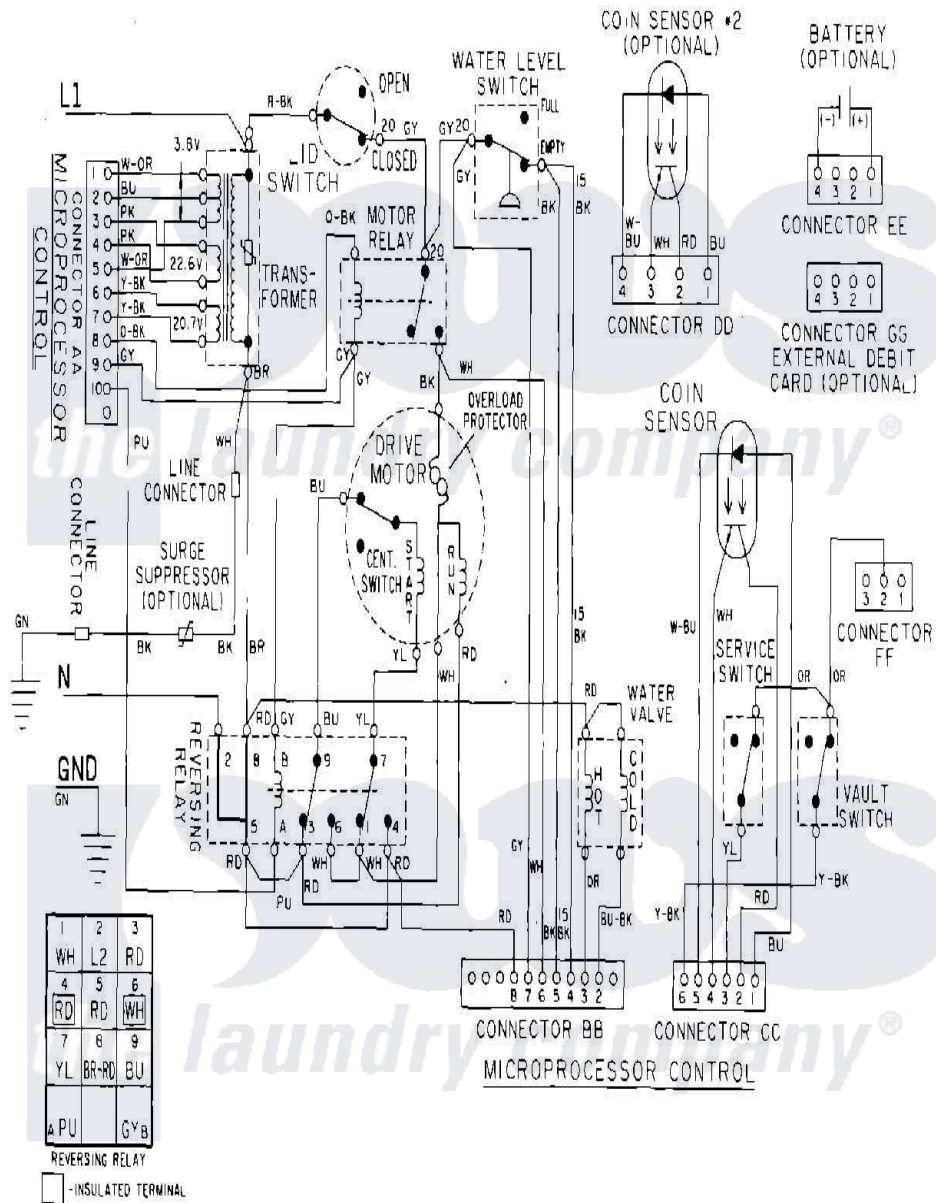

Maytag MAT13PDAAW 09 - WIRING INFORMATION

Maytag [Residential Maytag MAT13PDAAW Washer Parts](#) Parts Diagram 09 - WIRING INFORMATION
 Click on the part number to view part

Item	Original Part Number	Replaced By	Status	Part Description
001	NLA		Not Available	WIRING INFORMATION