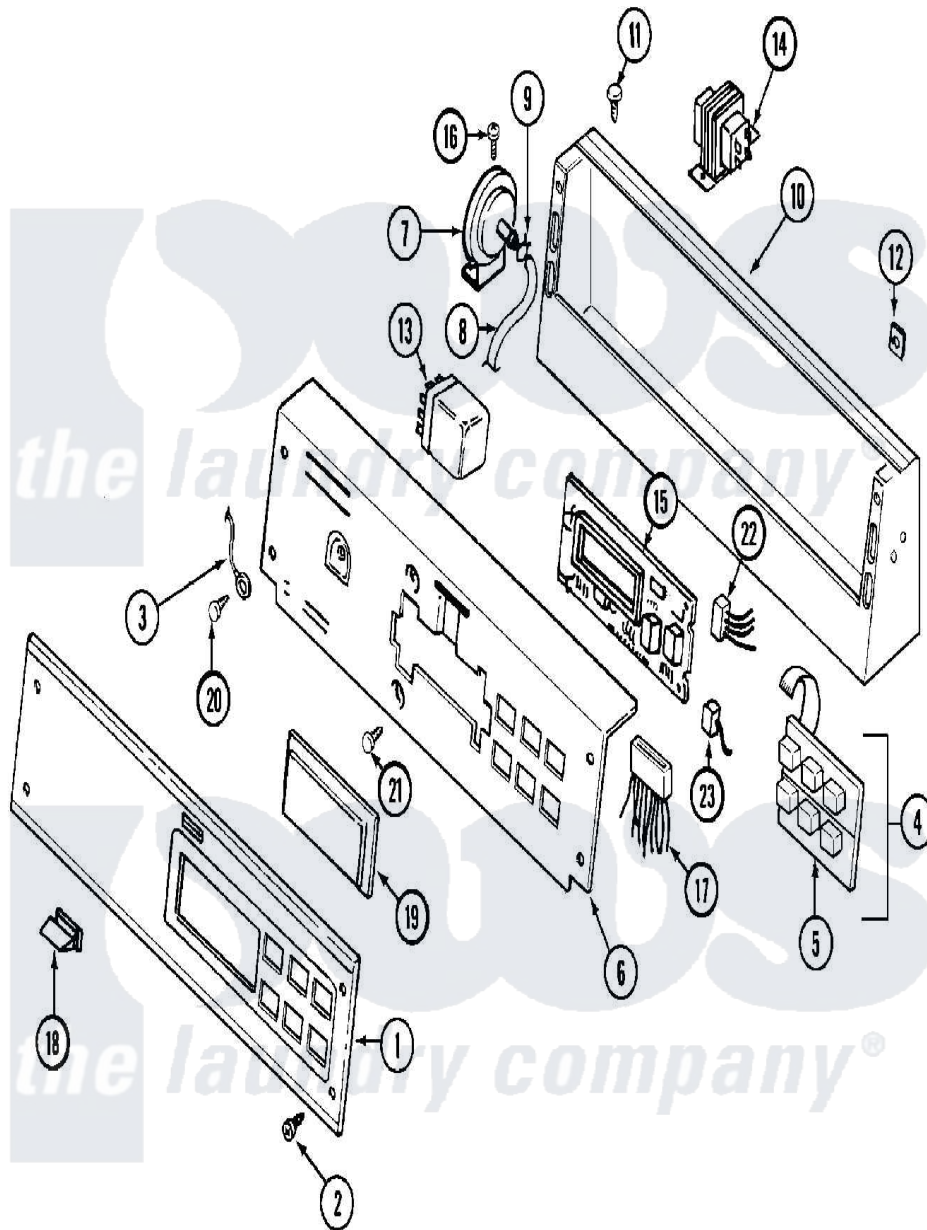

Maytag MAT13PDBAW 01 - CONTROL PANEL

Maytag Residential Maytag MAT13PDBAW Washer Parts Parts Diagram 01 - CONTROL PANEL
 Click on the part number to view part

Item	Original Part Number	Replaced By	Status	Part Description
001	22001958	22004305		Facia, Pd/Ps
002	215506			Screw, Control Panel Overlay
003	22001959			Wire, Ground
004	206808	W10135389		Push Button And Switch Assembly
"	215527	W10140652		Screw, 6-20 X 1/2
005	215517	W10131113		Push Button
006	22001961			Bracket, Back
007	203263	22004474		Switch- Pr
008	22001619			Tube, Water Level Switch
009	410296	596669		Clamp, Manifold
010	206780			Control Cover Assembly
011	212276	W10116760		Screw
012	215003			Fastener, Panel And Bracket
013	206421			Relay, Motor Reversing
014	211294	90767		Screw, 8A X 3/8 HeX Washer Head Tapping

"	22001960		Transformer
"	Y313559		Screw
015	22001511	22002954	Deflector, Water
"	22001955	22004222	Commercial D.C. Control Board
"	33001204		Stand-Off, Ccontrol Board
"	912077		Locknut, Reader Harness
016	211294	90767	Screw, 8A X 3/8 HeX Washer Head Tapping
017	22001963		Wire Harness, Main
"	22002699	902577	Capacitor, Thermostat
"	22002986		Wire Harness, Main
"	314531		Connector, Edgeboard
"	Y312953		Terminal, Edgeboard
018	214610		Bumper, Lid
019	22001962	W10131114	Cover, Display
020	210186	3370225	Screw
021	215526		Screw, Circuit Board
022	22001965		Optic Switch Assembly
"	NLA	Not Available	CONNECTOR, EDGEBOARD- ---NA
023	22001361		Connector, Edgeboard
"	22001966		Harness, Sensor Switch