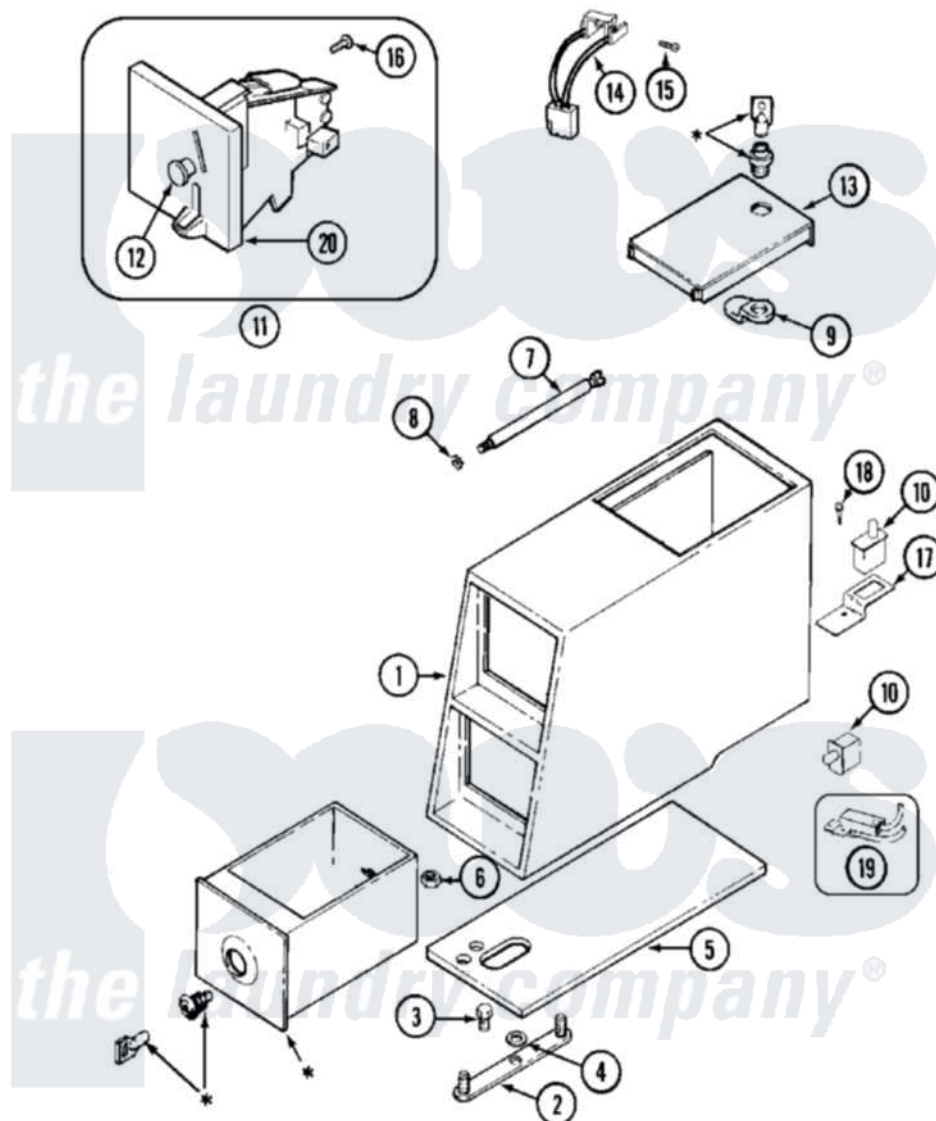

Maytag MAT13PDBAW 02 - CONTROL CENTER

* CONTACT YOUR COMMERCIAL LAUNDRY DISTRIBUTOR

Maytag [Residential Maytag MAT13PDBAW Washer Parts](#) Parts Diagram 02 - CONTROL CENTER
 Click on the part number to view part

Item	Original Part Number	Replaced By	Status	Part Description
001	22002480			Vault, Coin PD Coin Drop Supplied By Dist.
002	22001810		Not Available	STRAP, MOUNTING
003	211294	90767		Screw, 8A X 3/8 HeX Washer Head Tapping
004	910309			Washer, Mounting Strap
005	22001870			Gasket, Coin Vault
006	Y052740	62739		Nut, Lock
007	213035			Bolt, Locking
008	910181			Lockwasher, Terminal Block
009	NLA		Not Available	CAM, LOCKING
010	33001250			Switch, Vault And Service Door
"	912012	3400409		Screw
011	22001873	22004112		Coin Drop Greenwald Us.25
"	22002144			Single Faceplate
012	216200			Face Plate Return Button

013	22001910	22003679	Timer Access Door Assembly
014	22001965		Optic Switch Assembly
015	314665		Screw, Switch Assembly
016	216068		Screw, Coin Drop
017	22001404		Bracket, Service Switch
018	212276	W10116760	Screw
019	22001966		Harness, Sensor Switch
020	22002144		Single Faceplate