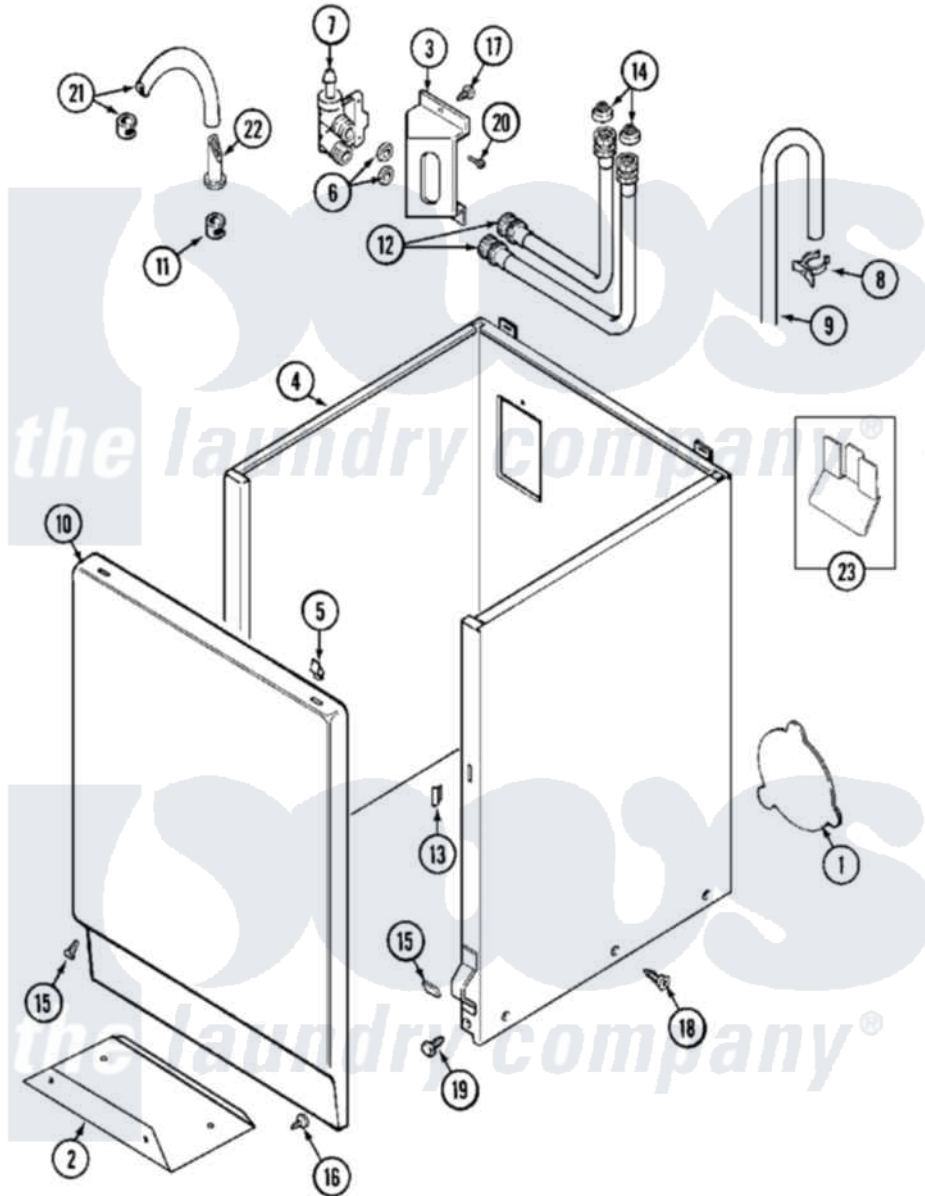

Maytag MAT13PDBAW 03 - CABINET

Maytag [Residential Maytag MAT13PDBAW Washer Parts](#) Parts Diagram 03 - CABINET
 Click on the part number to view part

| Item | Original Part Number | Replaced By | Status | Part Description |
|------|--------------------------|--------------------------|---------------|---------------------------------------------|
| 001 | 211294 | 90767 | | Screw, 8A X 3/8 HeX Washer Head Tapping |
| " | 212985 | 22002924 | | Plate, Access |
| " | NLA | | Not Available | PLATE, ACCESS |
| 002 | 213846 | | | Guard, Belt |
| 003 | 214812 | 22002361 | | Bracket, Water Valve |
| " | 22003217 | 3370225 | | Screw |
| 004 | 22001972 | | | Clip, Cabinet |
| " | 22001995 | | | Screw Note: Screw, Tumbler Front And Shroud |
| " | 22002381 | | | V-Bracket |
| " | 22002382 | | | Fastener, V-Bracket |
| " | NLA | | Not Available | CABINET (WHT) |
| 005 | 22001650 | | | Fastener, Spring |
| 006 | Y013783 | | | Washer, Inlet Hose |
| 007 | 205161 | 489503 | | Clamp |
| " | 214337 | 96160 | | Screen |