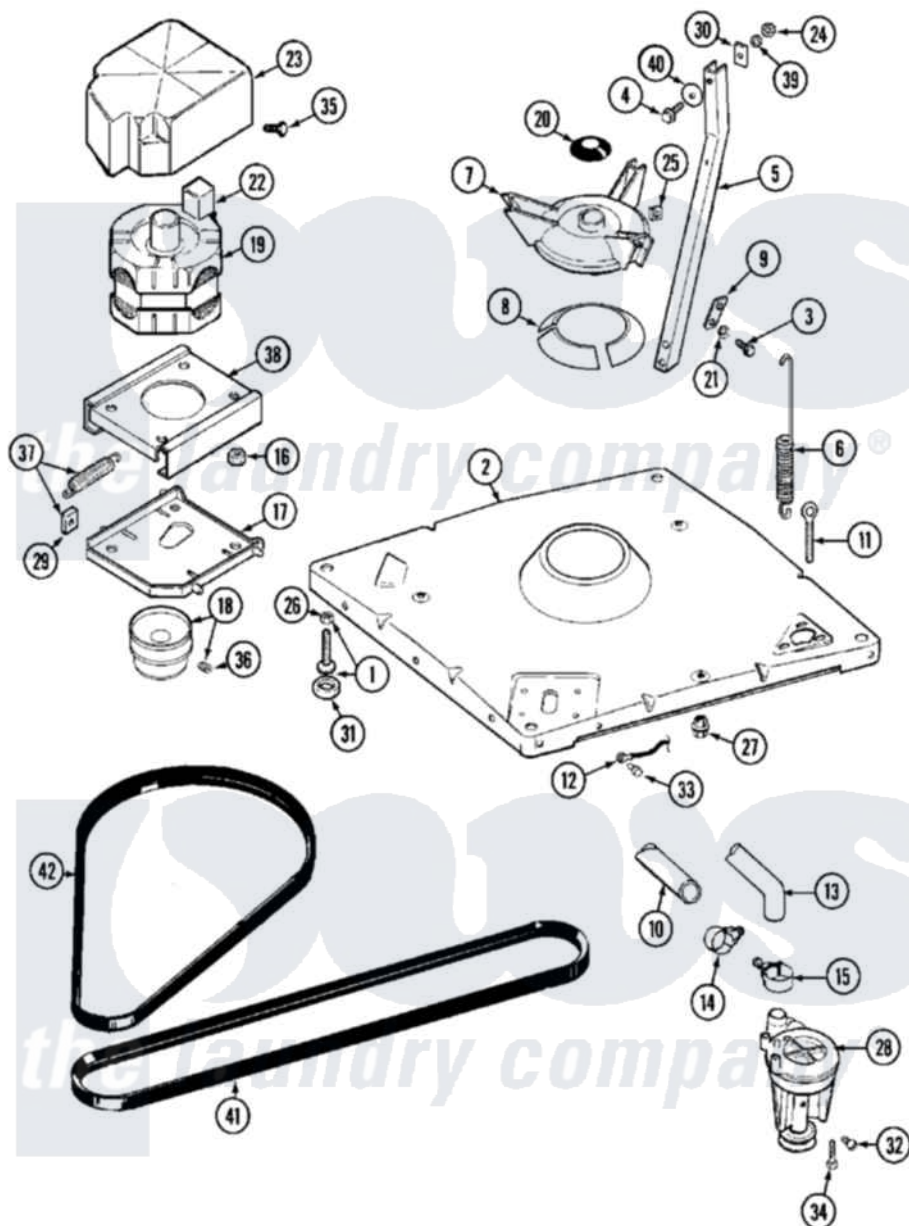

Maytag MAT13PDBAW 05 - BASE

Maytag [Residential Maytag MAT13PDBAW Washer Parts](#) Parts Diagram 05 - BASE
 Click on the part number to view part

Item	Original Part Number	Replaced By	Status	Part Description
001	Y302699	22003428		Leg, Adjustable
002	22001172	22002150		Base
003	Y015627			Screw- Hex
004	200744	W10175939		Bolt
"	205254	W10175938		Bolt
005	213053			Brace, Tub Part Not Used
006	22001300			Spring, Centering
007	203725			Damper W/Bolt And Clip
008	203956			Damper Pad Kit
009	213073			Washer, Double Brace
010	22001816			Hose, Drain
011	216416			Bolt, Eye/Centering Spring
012	901220			Ground Wire
013	Y212989			Hose, Outer Tub To Pump
014	Y22001820	285655		Clamp, Hose
015	22001640	285655		Clamp, Hose

016	Y311426	3400029	Nut, Adapter Plate
017	22001301		Mount, Motor Lower-Assembly
018	200816	6-2008160	Pulley- MO
019	201805	12002351	Motor-Drve
020	22001511	22002954	Deflector, Water
021	911852	486009	Lockwasher
022	205131		Switch, Motor External Start
"	205132	Not Available	SWITCH, MOTOR EXTERNAL START No.201664-14,205463-4 & 201800-4
"	206505	Not Available	PROD. No.201664-15, & No.205463-3.
"	NLA	Not Available	SWITCH, MOTOR EXTERNAL START
023	215098		Shield, Motor
024	Y052734		Nut, Carrage Bolts And Bracket
025	Y052785		Nut, Brace To Damper
026	210385		Lock Nut For Adjustable Leg
027	211949		Nut, Adjustment Eyebolt
028	202203	6-2022030	Pump As Pa
029	Y204998	205000	Roller And Spring Kit 4+Spr
030	212979	Not Available	WASHER, TUB BRACE
031	210684		Foot, Adjustable Leg
032	Y015408	22003235	Screw, Bearing Insert
033	210186	3370225	Screw
034	211880		Screw, HeX Head No.10 X 1/2 Inc
035	213121	3400111	Screw, 12-14 X 5/8
036	Y053241		Set Screw, Motor Pulley
037	205000		Roller And Spring Kit 4+Spr
038	214956		Motor Mount Assembly
039	Y054867		Washer, Lock
040	211100		Washer, Outer Tub
041	211124		Part Not Used
042	211125		V Belt, Drive Pulley