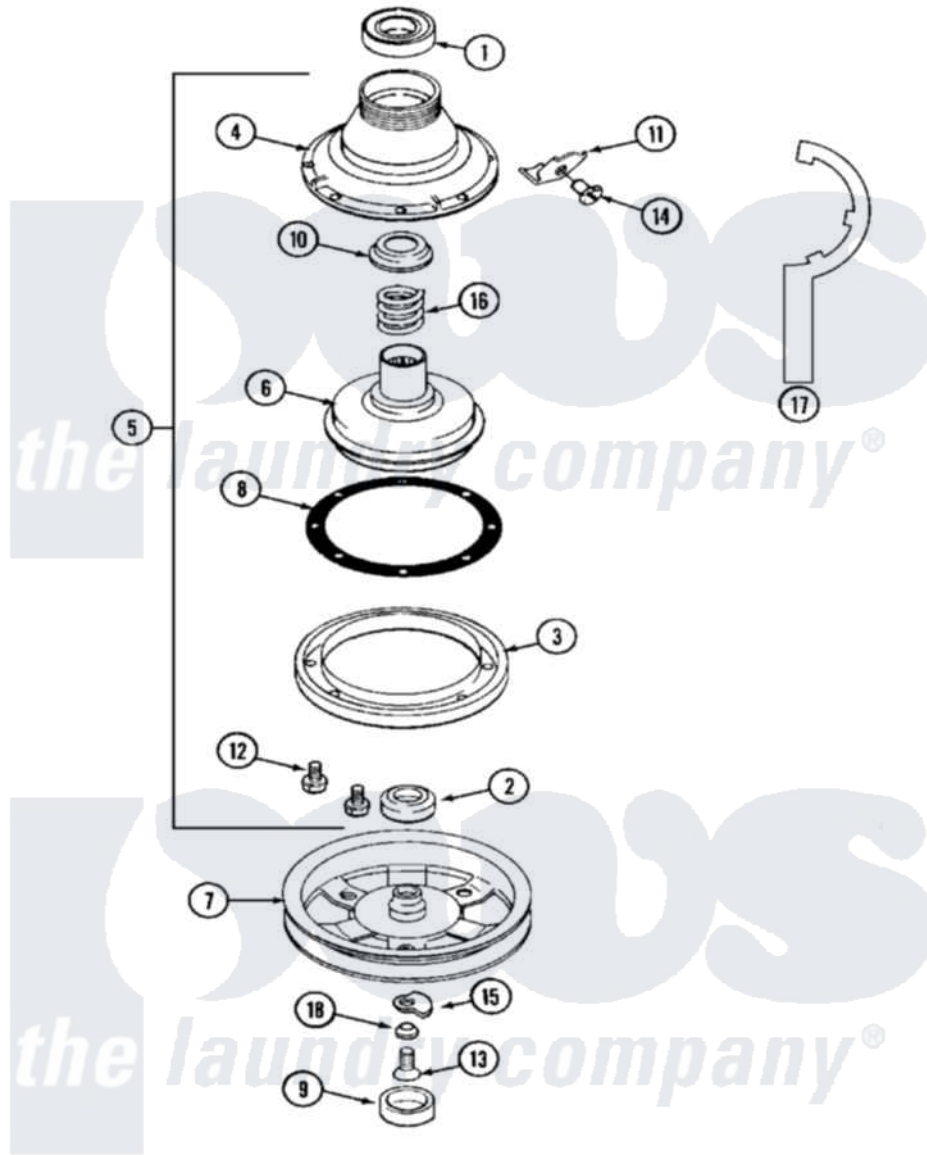

Maytag MAT13PDBAW 07 - CLUTCH & BRAKE

Maytag [Residential Maytag MAT13PDBAW Washer Parts](#) Parts Diagram 07 - CLUTCH & BRAKE
 Click on the part number to view part

Item	Original Part Number	Replaced By	Status	Part Description
001	Y200720	22003441		Bearing, Rear
002	200835			Bearing, Brake Rotor
003	211043	6-2011900		Brake Asse
004	211045	6-2011900		Brake Asse
005	201190	6-2011900		Brake Asse
006	201126	6-2011900		Brake Asse
007	211059	6-2301530		Pulley
"	22002431	6-2301550		Pulley Assembly
008	211042	6-2011900		Brake Asse
009	22002428			Cover, Dust
"	NLA		Not Available	CAP, OIL RETAINER
010	211039	6-2011900		Brake Asse
011	213325			Clip, Retaining
012	211000			SCREW, BRAKE DRUM (HEX HEAD)
013	211375	681582		Screw
014	213326			Bolt, Sems Retaining Clip

015	211089		Lug, Stop Pulley
016	211041	6-2011900	Brake Asse
017	Y038315	038315	Tool
018	211090	22003555	Washer, Stop Lug