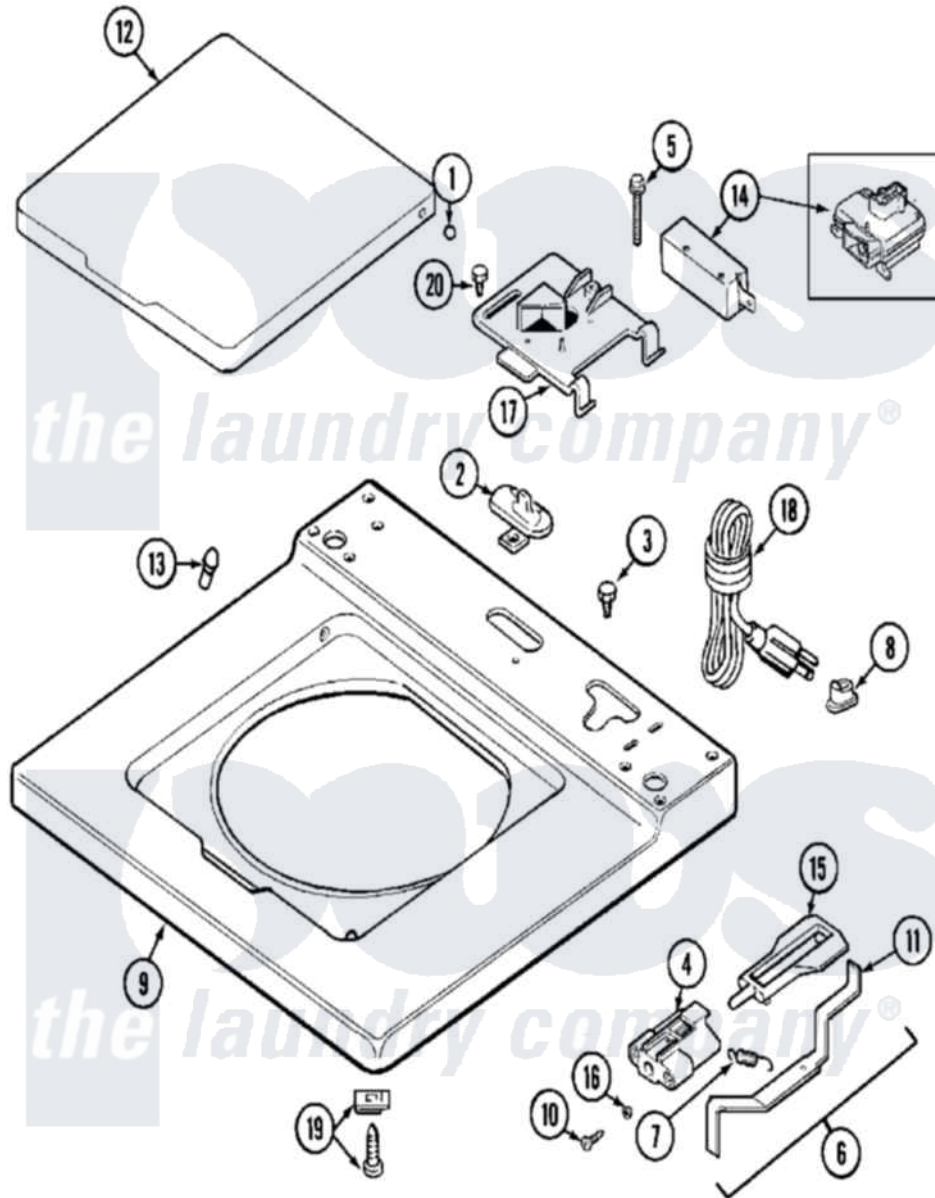

Maytag MAT13PDBAW 08 - TOP

Maytag [Residential Maytag MAT13PDBAW Washer Parts](#) Parts Diagram 08 - TOP
 Click on the part number to view part

Item	Original Part Number	Replaced By	Status	Part Description
001	211726			Hinge, Ball Lid
002	207159	489355		Screw, 8 X 1/2
"	22001298			Cap, Top Cover
003	210186	3370225		Screw
004	22002135			Bracket, Unbalance
"	NLA		Not Available	BRACKET, UNBALANCE
005	213501			Screw, No.6-20 X 1-1/8 Inch
006	22001681			Unbalance Lever Assembly
"	22001969			Unbalance Lever Assembly
007	213720			Spring, Lid Switch
008	211881			Grommet, Cord Part Not Used- Gas Models Only
009	22001970			Cover Assembly, Top
010	910182	25-7809		Screw, No.6-20 1/2 Flthd Torx
011	22001672			Lever, Unbalance
"	22001968			Lever, Unbalance
012	22001341			Lid W/Legend

013	212716		Bumper, Lid
014	205415	279347	Switch-Lid
"	22001967	12001908	Switch-Lid
015	216255		Plunger, Lid Switch
016	211500		Washer, Bracket To Top Cover
017	22001678		Bracket, Switch And Fuse
018	22001549	22003062	Cord, Power
019	204445		Screw And Fastener Assembly
020	207159	489355	Screw, 8 X 1/2