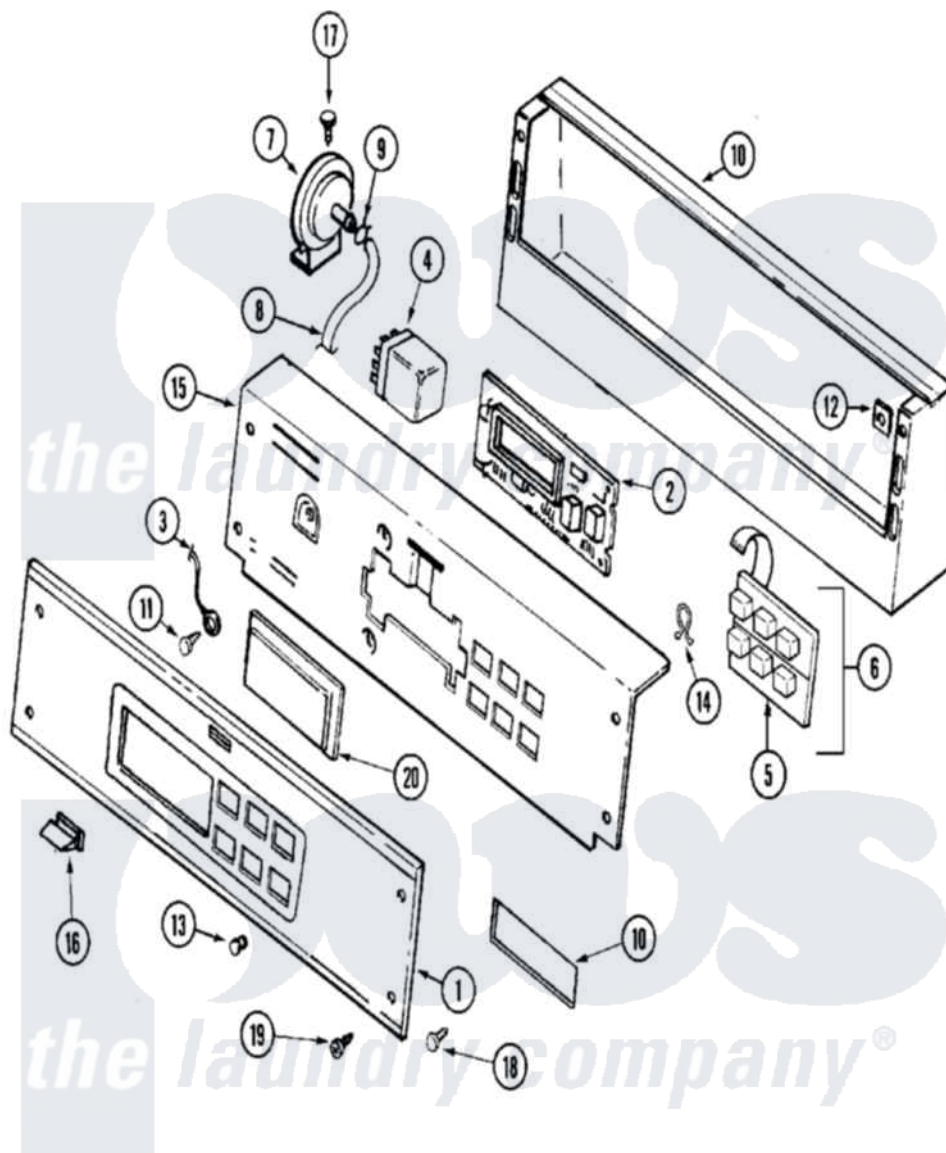

# Maytag MAT13PNAEW 01 - CONTROL PANEL

Maytag [Residential Maytag MAT13PNAEW Washer Parts](#) Parts Diagram 01 - CONTROL PANEL  
 Click on the part number to view part

Item	Original Part Number	Replaced By	Status	Part Description
001	<a href="#">22001949</a>			Panel, Control
"	<a href="#">22003662</a>			Control Panel Assembly
"	Y313588	<a href="#">488234</a>		Screw 8-32 X 1/4
002	22002731	<a href="#">22004222</a>		Commercial D.C. Control Board
"	22004048	<a href="#">22004222</a>		Commercial D.C. Control Board
"	<a href="#">33001204</a>			Stand-Off, Ccontrol Board
003	<a href="#">901220</a>			Ground Wire
004	<a href="#">206421</a>			Relay, Motor Reversing
"	<a href="#">22001418</a>			Plate, Relay
"	<a href="#">22001866</a>			Screw, Relay
005	215517	<a href="#">W10131113</a>		Push Button
006	206808	<a href="#">W10135389</a>		Push Button And Switch Assembly
007	203263	<a href="#">22004474</a>		Switch- Pr
008	<a href="#">22001619</a>			Tube, Water Level Switch

009	22003295	<a href="#">285655</a>	Clamp, Hose
010	<a href="#">22001976</a>		Bezel
011	210186	<a href="#">3370225</a>	Screw
012	<a href="#">215003</a>		Fastener, Panel And Bracket
013	<a href="#">215564</a>		Lens, Indicator Light
014	<a href="#">22003298</a>		Retainer, Wire
015	<a href="#">22001975</a>		Bracket, Back
016	<a href="#">214610</a>		Bumper, Lid
017	211294	<a href="#">90767</a>	Screw, 8A X 3/8 HeX Washer Head Tapping
018	<a href="#">215506</a>		Screw, Control Panel Overlay
019	215527	<a href="#">W10140652</a>	Screw, 6-20 X 1/2
020	22001962	<a href="#">W10131114</a>	Cover, Display
021	<a href="#">22001973</a>		Harness, Pr Service
"	<a href="#">33001856</a>		Reader Harness Kit
022	NLA	Not Available	INSTALLATION INSTRUCTION