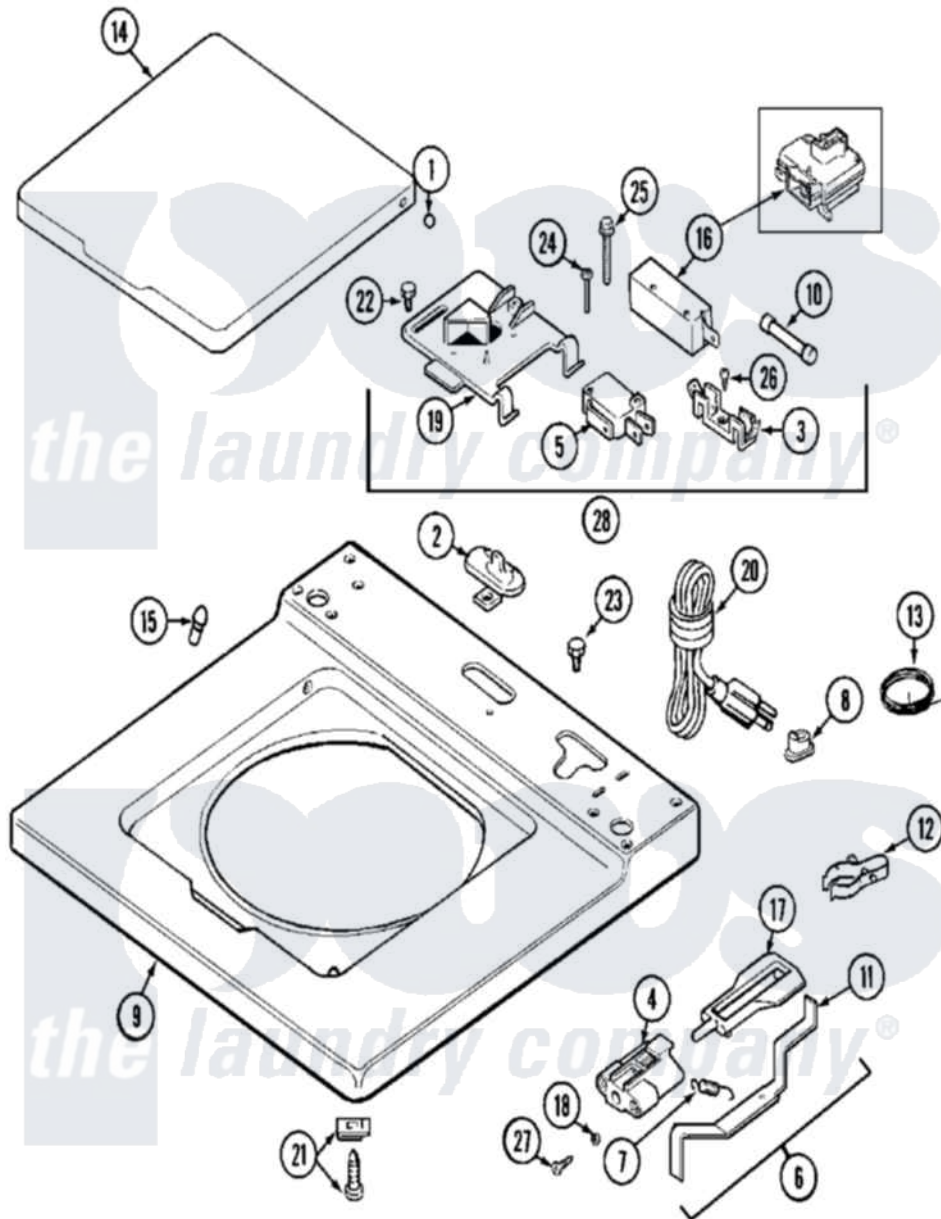

# Maytag MAT13PNAEW 02 - TOP

Maytag [Residential Maytag MAT13PNAEW Washer Parts](#) Parts Diagram 02 - TOP  
 Click on the part number to view part

Item	Original Part Number	Replaced By	Status	Part Description
001	<a href="#">211726</a>			Hinge, Ball Lid
002	<a href="#">22001298</a>			Cap, Top Cover
"	22002925	<a href="#">3370225</a>		Screw
003	<a href="#">207167</a>			Block, Fuse
004	<a href="#">22001681</a>			Unbalance Lever Assembly
"	<a href="#">22002135</a>			Bracket, Unbalance
005	<a href="#">207166</a>			Switch, Check
006	<a href="#">22001969</a>			Unbalance Lever Assembly
007	<a href="#">213720</a>			Spring, Lid Switch
008	<a href="#">211881</a>			Grommet, Cord Part Not Used-Gas Models Only
"	<a href="#">216183</a>			Grommet, Cord Export
009	22001679	<a href="#">22002137</a>		Cover Assembly, Top
"	<a href="#">22002139</a>			Transformer
"	<a href="#">22002175</a>			Cover Assembly, Top
010	207168	<a href="#">22001682</a>		Switch Assembly, Lid W/4amp Fuse