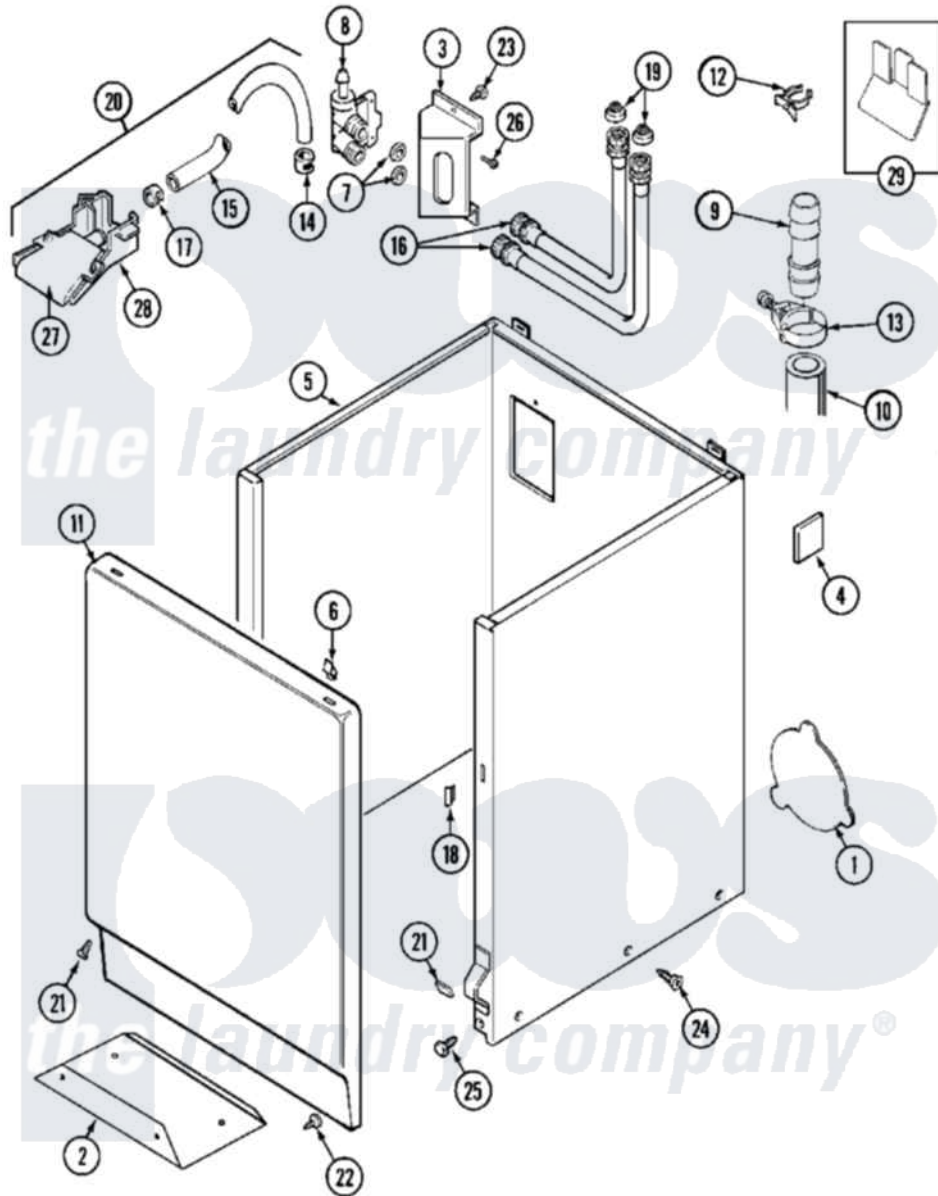

Maytag MAT13PNAEW 03 - CABINET

Maytag [Residential Maytag MAT13PNAEW Washer Parts](#) Parts Diagram 03 - CABINET
 Click on the part number to view part

| Item | Original Part Number | Replaced By | Status | Part Description |
|------|--------------------------|--------------------------|---------------|---|
| 001 | 211294 | 90767 | | Screw, 8A X 3/8 HeX Washer Head Tapping |
| " | 212985 | 22002924 | | Plate, Access |
| " | NLA | | Not Available | PLATE, ACCESS |
| 002 | 213846 | | | Guard, Belt |
| 003 | 22002361 | | | Bracket, Water Valve |
| 004 | 215058 | | | Pad, Cabinet Bumper |
| 005 | 22001995 | | | Screw Note: Screw, Tumbler Front And Shroud |
| " | 22002381 | | | V-Bracket |
| " | 22002382 | | | Fastener, V-Bracket |
| " | NLA | | Not Available | CABINET (WHT) |
| 006 | 22001650 | | | Fastener, Spring |
| 007 | 35-3400 | | | Inlet Hose Assembly |
| " | 35-3401 | | | Inlet Hose Assembly |
| " | Y013783 | | | Washer, Inlet Hose |
| 008 | 214337 | 96160 | | Screen |