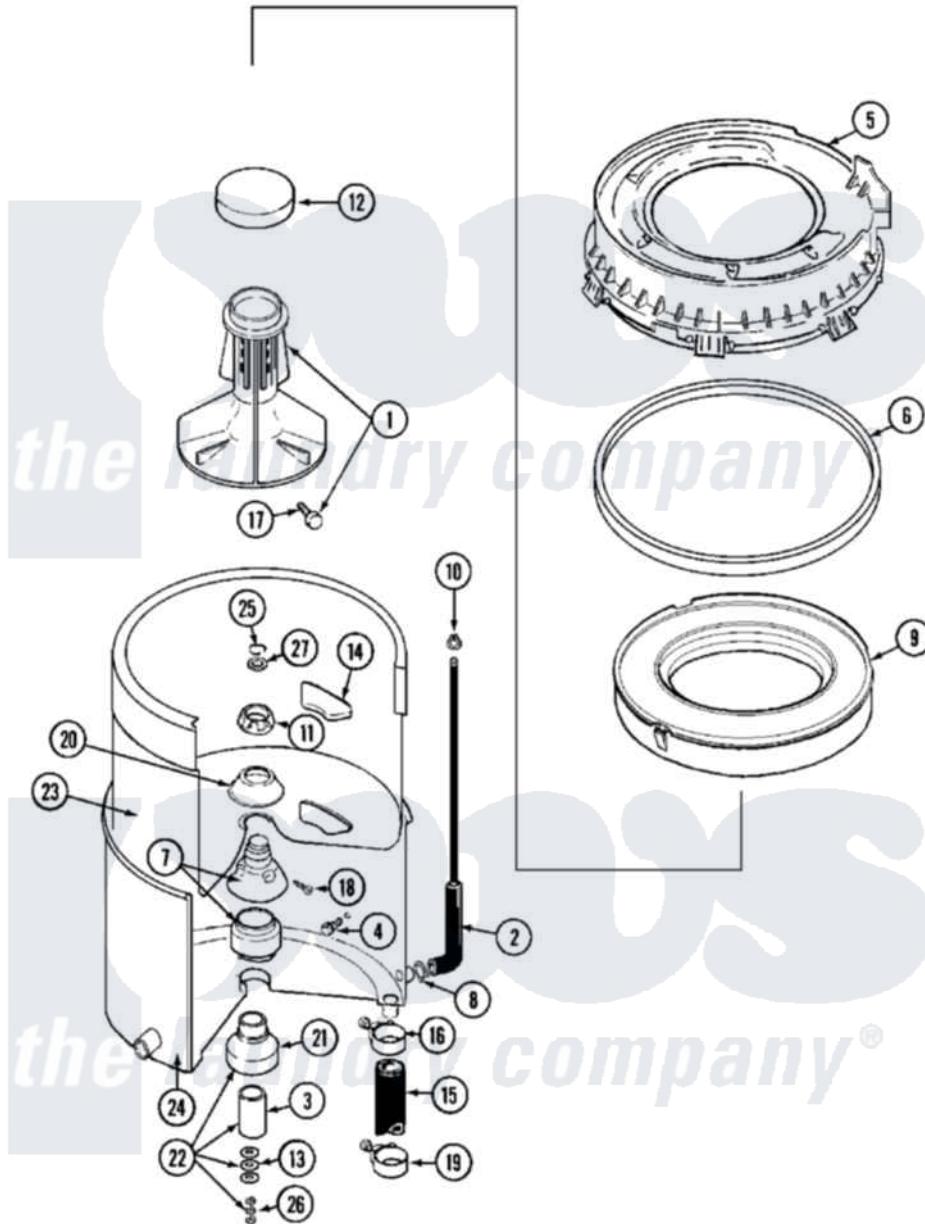

# Maytag MAT13PNAEW 04 - TUB

Maytag Residential Maytag MAT13PNAEW Washer Parts Parts Diagram 04 - TUB  
 Click on the part number to view part

Item	Original Part Number	Replaced By	Status	Part Description
001	<a href="#">207228</a>			Agitator W/Lock Screw
"	208605	<a href="#">22001295</a>		Housing, Dispenser
002	<a href="#">22001619</a>			Tube, Water Level Switch
003	<a href="#">211130</a>			Bearing Liner, Tub Bearing
004	200744	<a href="#">W10175939</a>		Bolt
"	205254	<a href="#">W10175938</a>		Bolt
005	22001606	<a href="#">12001270</a>		Kit, Injector Acc.
006	<a href="#">22001007</a>			Gasket, Cover To Tub
007	22001648	<a href="#">6-2095720</a>		Mounting S
008	<a href="#">211641</a>			Clamp, 1-1/16"
009	<a href="#">22001142</a>			Ring, Balance
010	22003295	<a href="#">285655</a>		Clamp, Hose
011	211047	<a href="#">6-2110472</a>		Nut- Clamp
012	<a href="#">214725</a>			Cap For Spout-Outer Tub
"	214739	<a href="#">596669</a>		Clamp, Manifold
"	<a href="#">216251</a>			Cap, Agitator

"	<a href="#">22001294</a>		Cup, Dispensing
"	<a href="#">22001295</a>		Housing, Dispenser
013	<a href="#">211100</a>		Washer, Outer Tub
014	<a href="#">215980</a>		Plug, Filter Hole
015	<a href="#">213045</a>		Hose, Outer Tub Part Not Used
016	22001640	<a href="#">285655</a>	Clamp, Hose
017	206478	Not Available	SCREW & WASHER FOR AGITATOR
018	211618	<a href="#">22001423</a>	Set Screw, Mounting Stem
019	202574	<a href="#">3367052</a>	Clamp, Hose
020	<a href="#">211210</a>		Washer, Clamping Nut
021	200824	<a href="#">6-2040130</a>	Tub Bearin
022	204013	<a href="#">6-2040130</a>	Tub Bearin
023	<a href="#">22001139</a>		Tub, Inner
024	22003604	Not Available	TUB, OUTER
026	<a href="#">Y054867</a>		Washer, Lock