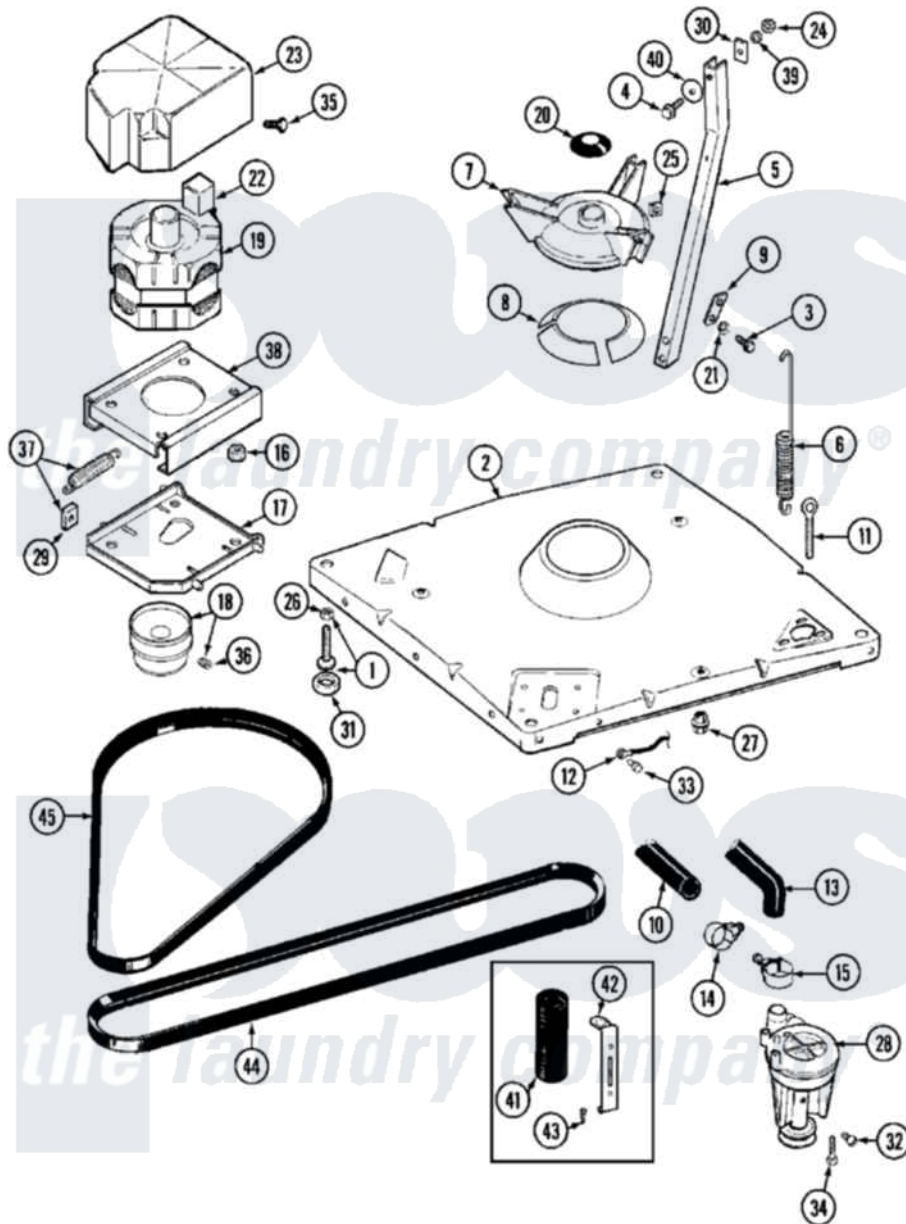

Maytag MAT13PNAEW 05 - BASE

Maytag [Residential Maytag MAT13PNAEW Washer Parts](#) Parts Diagram 05 - BASE
 Click on the part number to view part

Item	Original Part Number	Replaced By	Status	Part Description
001	22003428			Leg, Adjustable
002	22002150			Base
003	Y015627			Screw- Hex
004	200744	W10175939		Bolt
"	205254	W10175938		Bolt
005	213053			Brace, Tub Part Not Used
006	22001300			Spring, Centering
007	203725			Damper W/Bolt And Clip
008	203956			Damper Pad Kit
009	213073			Washer, Double Brace
010	22001816			Hose, Drain
011	216416			Bolt, Eye/Centering Spring
012	901220			Ground Wire
013	213045			Hose, Outer Tub Part Not Used
014	22001640	285655		Clamp, Hose
015	22001640	285655		Clamp, Hose

016	Y311426	3400029	Nut, Adapter Plate
017	22001301		Mount, Motor Lower-Assembly
018	200816	6-2008160	Pulley- MO
"	Y202496		Pulley, Motor
019	201101		Capacitor
"	201805	12002351	Motor-Drve
"	22001396		Clip, Capacitor
"	22003660	12002352	Motor-Drve
020	22001586		Deflector, Water
021	911852	486009	Lockwasher
022	205132	Not Available	SWITCH, MOTOR EXTERNAL START No.201664-14,205463- 4 & 201800-4
023	215098		Shield, Motor
024	Y052734		Nut, Carrage Bolts And Bracket
025	Y052785		Nut, Brace To Damper
026	NLA	Not Available	NUT, LOCK
027	211949		Nut, Adjustment Eyebolt
028	202203	6-2022030	Pump As Pa
029	Y204998	205000	Roller And Spring Kit 4+Spr
030	212979	Not Available	WASHER, TUB BRACE
031	210684		Foot, Adjustable Leg
032	22003235		Screw, Bearing Insert
033	210186	3370225	Screw
034	211880		Screw, HeX Head No.10 X 1/2 Inc
035	213121	3400111	Screw, 12-14 X 5/8
036	Y053241		Set Screw, Motor Pulley
037	205000		Roller And Spring Kit 4+Spr
038	214956		Motor Mount Assembly
039	Y054867		Washer, Lock
040	211100		Washer, Outer Tub
041	201101		Capacitor
042	22001396		Clip, Capacitor
043	211294	90767	Screw, 8A X 3/8 HeX Washer Head Tapping
044	211124		Part Not Used
"	211451		Belt, Pump
045	211125		V Belt, DriVe Pulley
"	211948		V Belt, DriVe Pulley