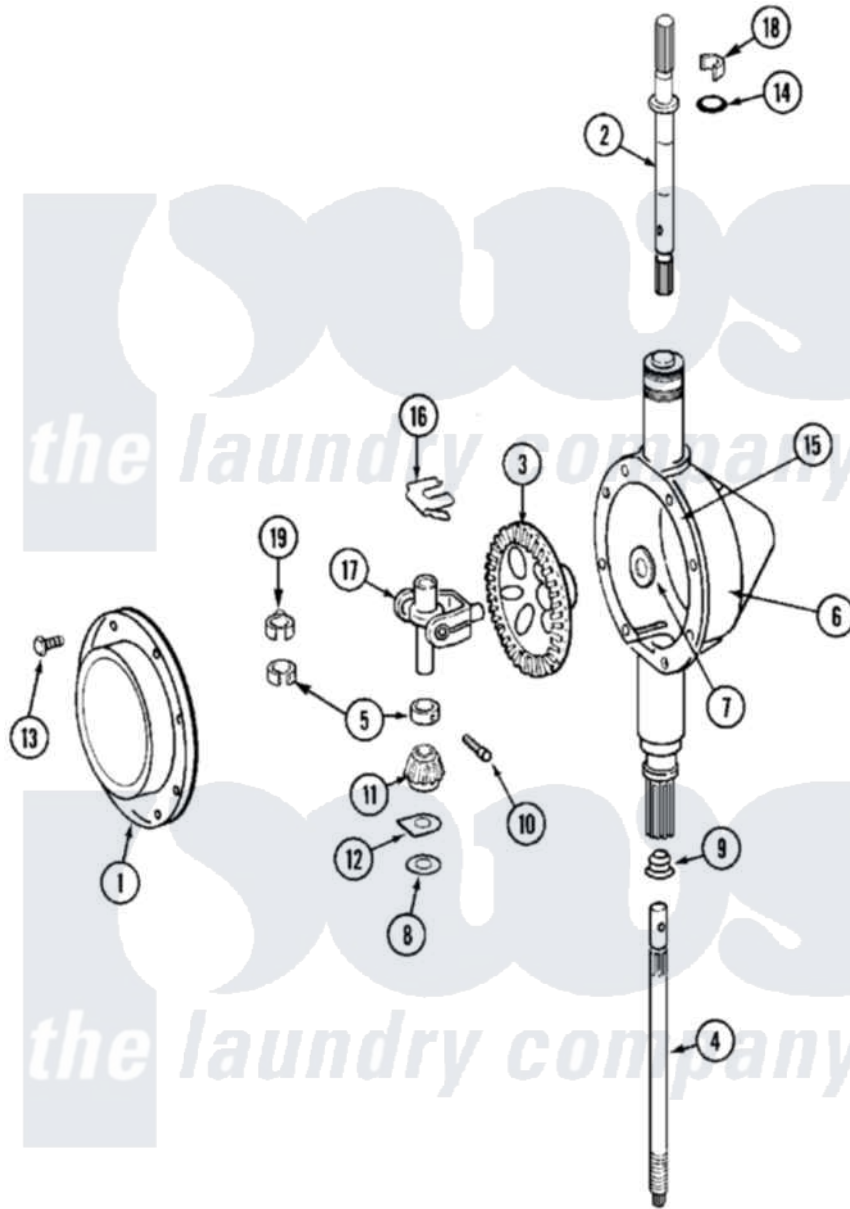

Maytag MAT13PNAEW 06 - TRANSMISSION

Maytag [Residential Maytag MAT13PNAEW Washer Parts](#) Parts Diagram 06 - TRANSMISSION
 Click on the part number to view part

Item	Original Part Number	Replaced By	Status	Part Description
001	206628			Cover, Transmission
002	22002415	6-2168983		Shaft- Agi
003	206713	6-2067130		Gear- Beve
004	22002342	6-2300050		Shaft- Cen
005	22002353			Collar, Center Shaft
006	22002416	6-2300100		Assembly-
"	Y056080	6-0560800		Oil
007	215394			Washer, Bevel Gear
008	211483	6-2114830		Washer- SP
009	206602	207843		Lip Seal Repair Kit
010	22002126	6-2097750		Trans Dee
011	215401	W10221114		Pinion
012	215395			Plate, Clutch
013	215417		Not Available	SCREW, TRANSMISSION COVER
014	22002417			O-Ring AgitatOr Shaft
015	Y058700	675652		Adhesive

016	22002341		Collar, Lower Plastic Keeper
017	206685	6-2066850	Yoke
018	22002340		Collar, Agitator Shaft
019	22002341		Collar, Lower Plastic Keeper