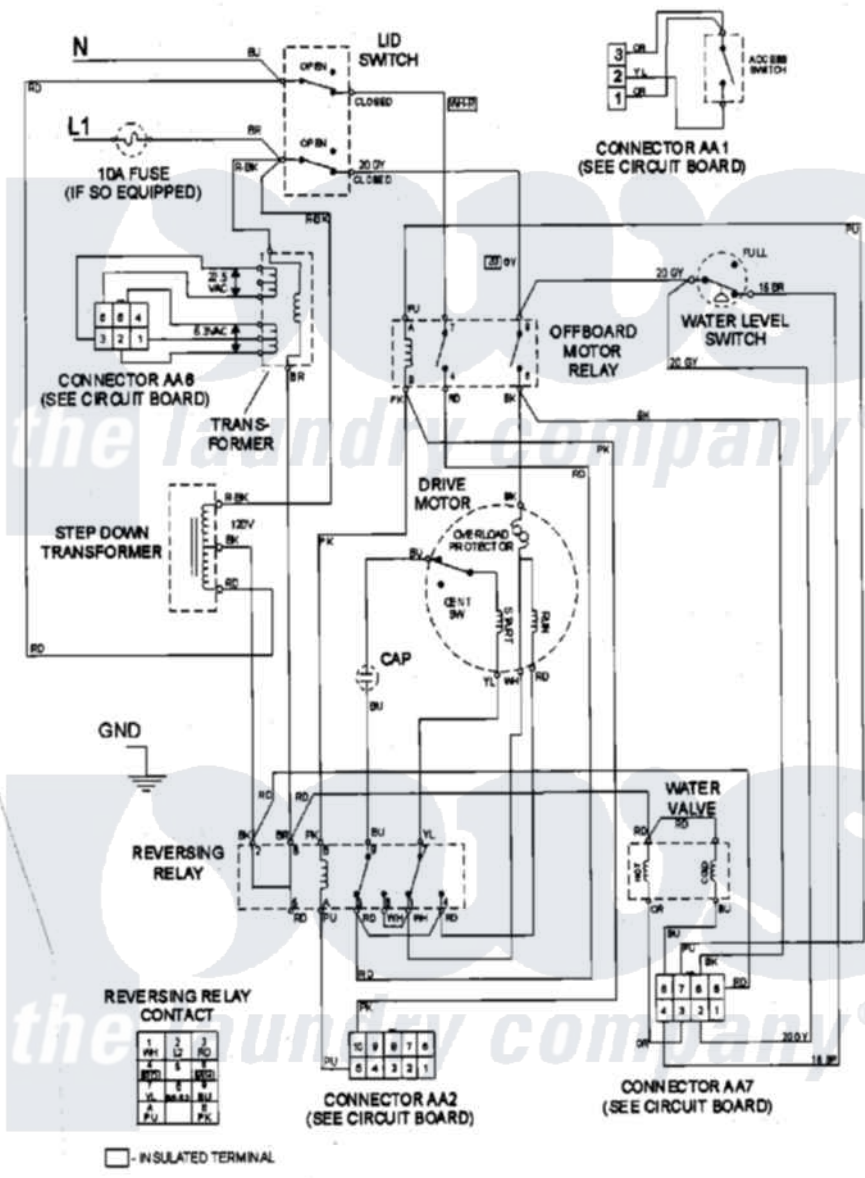

# Maytag MAT13PNAEW 08 - WIRING INFORMATION

Maytag [Residential Maytag MAT13PNAEW Washer Parts](#) Parts Diagram 08 - WIRING INFORMATION  
 Click on the part number to view part

Item	Original Part Number	Replaced By	Status	Part Description
001	NLA		Not Available	WIRING INFORMATION