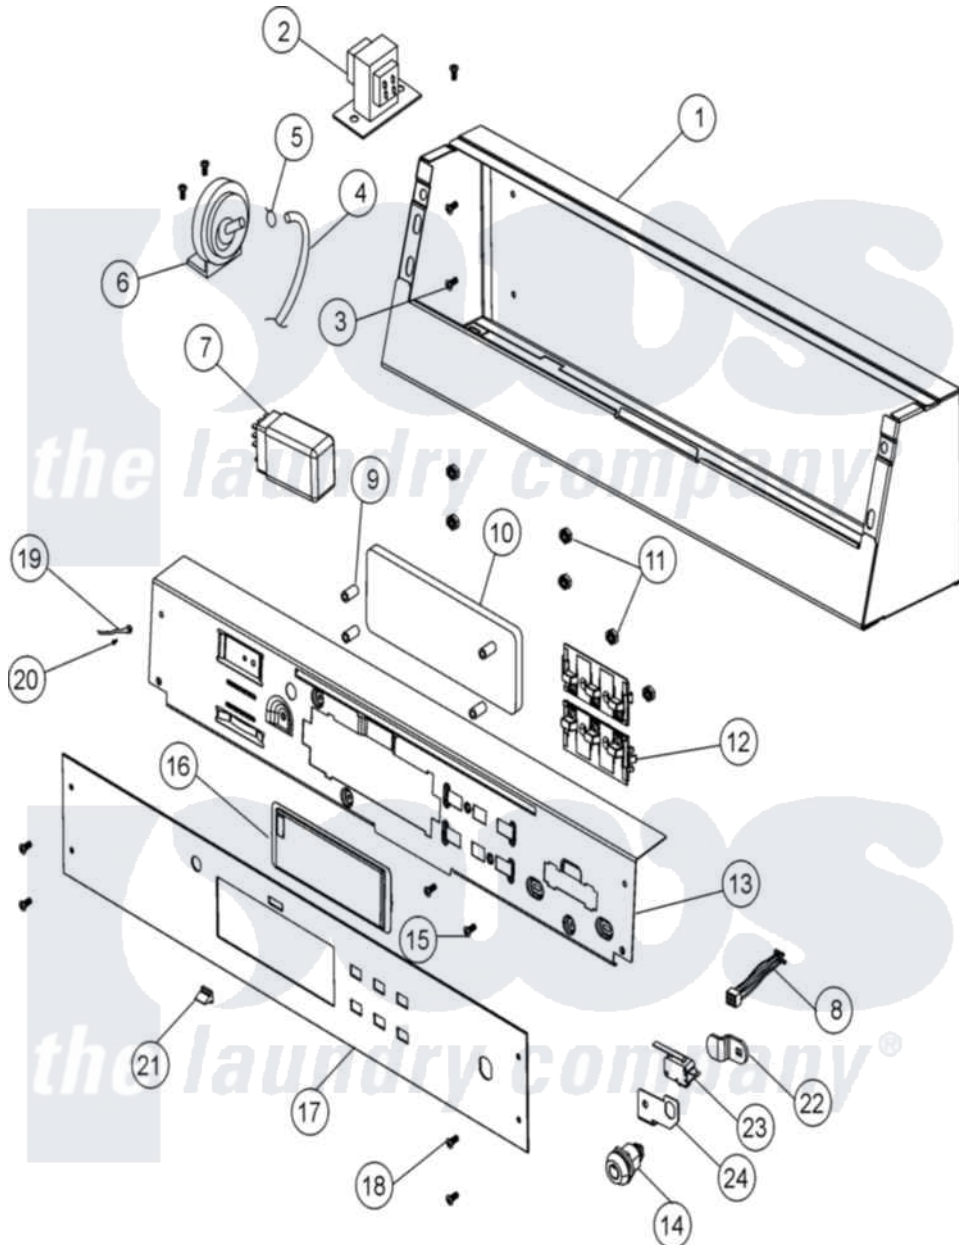

Maytag MAT13PNDEW 01 - CONTROL PANEL

Maytag Residential Maytag MAT13PNDEW Washer Parts Parts Diagram 01 - CONTROL PANEL
 Click on the part number to view part

Item	Original Part Number	Replaced By	Status	Part Description
001	22003093			Console
002	22001417			Transformer
003	215526			Screw, Circuit Board
004	22001619			Tube, Water Level Switch
005	410296	596669		Clamp, Manifold
006	203263	22004474		Switch- Pr
"	211294	90767		Screw, 8A X 3/8 HeX Washer Head Tapping
007	206421			Relay, Motor Reversing
008	22001965			Optic Switch Assembly
009	33001204			Stand-Off, Ccontrol Board
010	22002954			Deflector, Water
"	22004222			Commercial D.C. Control Board
011	912077			Locknut, Reader Harness
012	206808	W10135389		Push Button And Switch Assembly

"	33002863	W10131113	Push Button
013	215003		Fastener, Panel And Bracket
"	22003207		Bracket, Back
014	22002349	W10116737	Lock
015	215527	W10140652	Screw, 6-20 X 1/2
016	22001962	W10131114	Cover, Display
017	22004334		Facia-Pn
018	215003		Fastener, Panel And Bracket
"	215506		Screw, Control Panel Overlay
019	22001959		Wire, Ground
020	210186	3370225	Screw
021	214610		Bumper, Lid
022	33002092	W10133266	Cam-Lock
023	22003578		Switch, Sensor-Export
024	33001982		Bracket, Switch Mounting
025	22004206		Harness As Pack
"	22004393		Harness, Wire
"	33002090		Harness, Service
"	NLA	Not Available	HARNES,WIRE MAIN