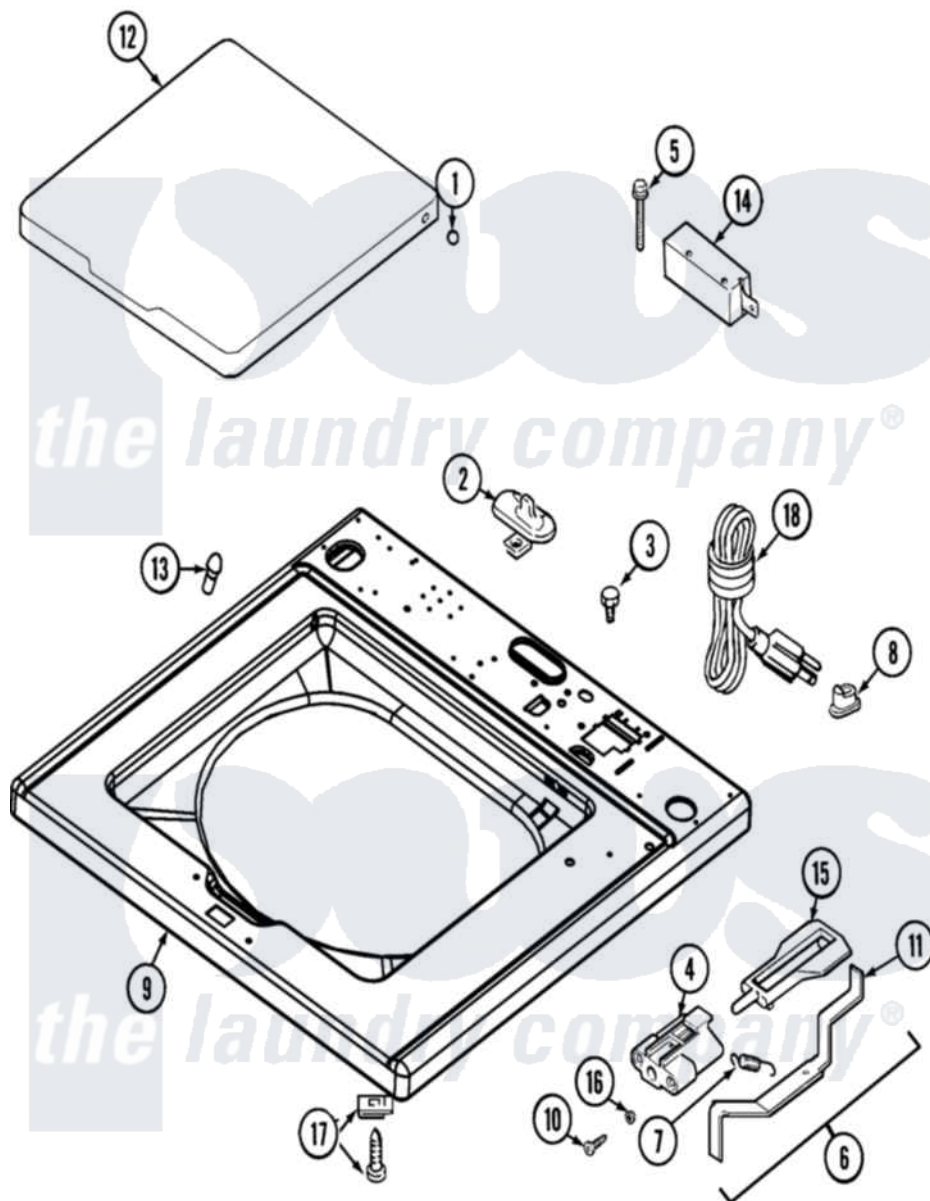

Maytag MAT13PNDEW 02 - TOP

Maytag [Residential Maytag MAT13PNDEW Washer Parts](#) Parts Diagram 02 - TOP
 Click on the part number to view part

Item	Original Part Number	Replaced By	Status	Part Description
001	211726			Hinge, Ball Lid
002	207159	489355		Screw, 8 X 1/2
"	22001298			Cap, Top Cover
003	210186	3370225		Screw
004	22002135			Bracket, Unbalance
005	213501			Screw, No.6-20 X 1-1/8 Inch
006	22001681			Unbalance Lever Assembly
007	213720			Spring, Lid Switch
008	216183			Grommet, Cord Export
009	22002175			Cover Assembly, Top
010	910182	25-7809		Screw, No.6-20 1/2 Flthd Torx
011	22001672			Lever, Unbalance
012	22001597			Lid
013	214610			Bumper, Lid
014	22001362			Switch, Lid
015	216255			Plunger, Lid Switch

016 [211500](#)

Washer, Bracket To Top Cover

017 [204445](#)

Screw And Fastener Assembly

018 NLA

Not Available

POWER CORD - BRITISH