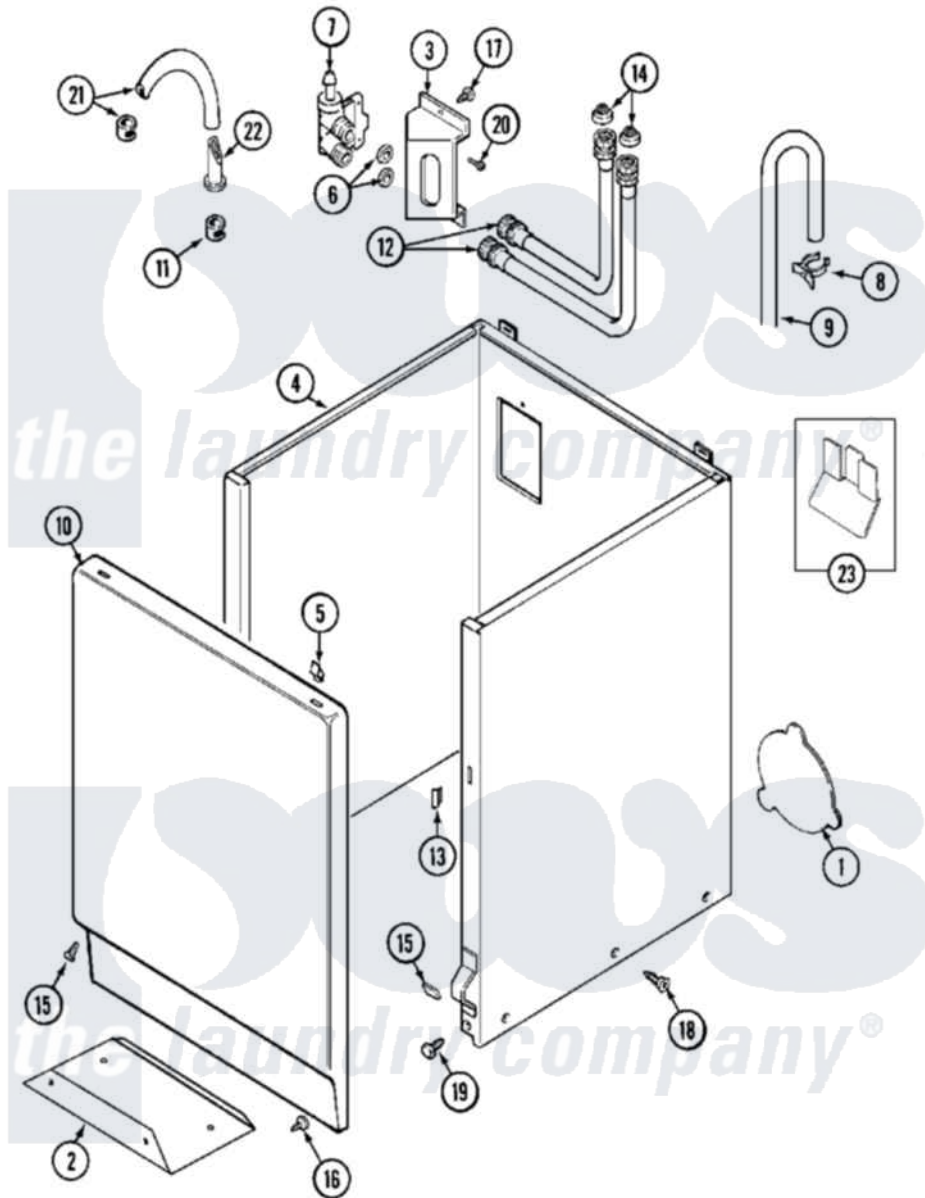

Maytag MAT13PNDEW 03 - CABINET

Maytag [Residential Maytag MAT13PNDEW Washer Parts](#) Parts Diagram 03 - CABINET
 Click on the part number to view part

Item	Original Part Number	Replaced By	Status	Part Description
001	211294	90767		Screw, 8A X 3/8 HeX Washer Head Tapping
"	22002924			Plate, Access
"	NLA		Not Available	PLATE, ACCESS
002	213846			Guard, Belt
003	22002361			Bracket, Water Valve
004	22001972			Clip, Cabinet
"	NLA		Not Available	CABINET (WHT)
005	22001650			Fastener, Spring
006	Y013783			Washer, Inlet Hose
007	22001604			Valve, Water 120V 60Hz
008	22002151			Clip, Hose
009	213045			Hose, Outer Tub Part Not Used
"	22003814			Retainer, Drain Hose
010	22001803		Not Available	PANEL, FRONT (WHT)
011	216170	489503		Clamp

012	35-3400		Inlet Hose Assembly
"	35-3401		Inlet Hose Assembly
013	214376	22002331	Spacer, Front Panel
014	22002960		Strainer, Washer Inlet
015	213325		Clip, Retaining
"	22001496		Front Panel Fastener And Screw
016	211294	90767	Screw, 8A X 3/8 HeX Washer Head Tapping
017	212276	W10116760	Screw
018	213007		Xfor Cabinet See Cabinet, Back
019	213121	3400111	Screw, 12-14 X 5/8
"	213122	27001200	Screw
020	Y313561		Screw----NA
021	22001496		Front Panel Fastener And Screw
"	22001954		Injector Hose And Clamp Kit
022	22001900		Preventer, Back Flow