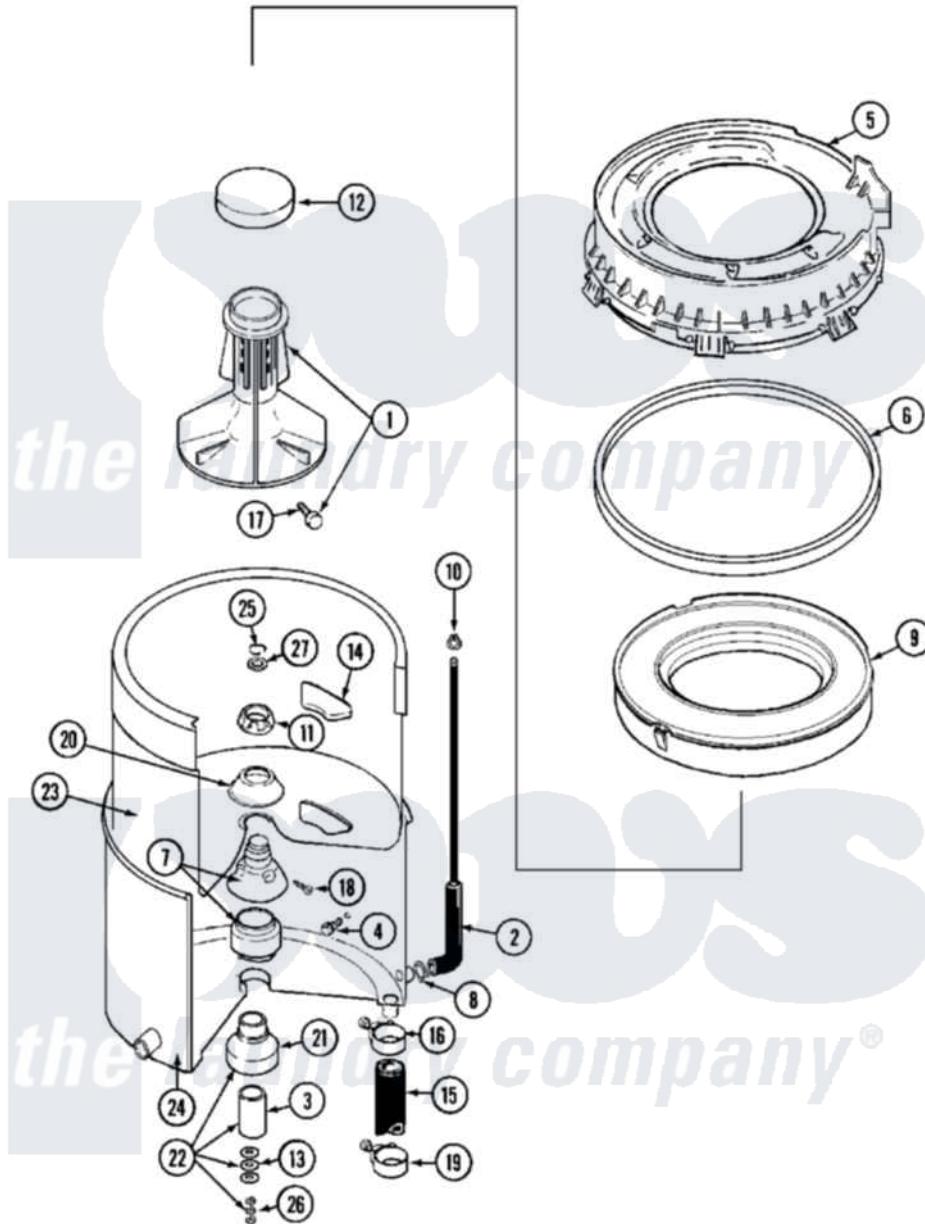

Maytag MAT13PNDEW 04 - TUB

Maytag Residential Maytag MAT13PNDEW Washer Parts Parts Diagram 04 - TUB
 Click on the part number to view part

| Item | Original Part Number | Replaced By | Status | Part Description |
|------|--------------------------|---------------------------|--------|-------------------------------|
| 001 | 207228 | | | Agitator W/Lock Screw |
| 002 | 22001619 | | | Tube, Water Level Switch |
| 003 | 211130 | | | Bearing Liner, Tub Bearing |
| 004 | 200744 | W10175939 | | Bolt |
| " | 205254 | W10175938 | | Bolt |
| 005 | 22001606 | 12001270 | | Kit, Injector Acc. |
| 006 | 22001007 | | | Gasket, Cover To Tub |
| 007 | 22001648 | 6-2095720 | | Mounting S |
| 008 | 211641 | | | Clamp, 1-1/16" |
| 009 | 22001142 | | | Ring, Balance |
| 010 | 410296 | 596669 | | Clamp, Manifold |
| 011 | 211047 | 6-2110472 | | Nut- Clamp |
| 012 | 216251 | | | Cap, Agitator |
| 013 | 211100 | | | Washer, Outer Tub |
| 014 | 215980 | | | Plug, Filter Hole |
| 015 | 213045 | | | Hose, Outer Tub Part Not Used |

| | | | |
|-----|--------------------------|---------------------------|-----------------------------|
| 016 | 22001640 | 285655 | Clamp, Hose |
| 017 | 206478 | Not Available | SCREW & WASHER FOR AGITATOR |
| 018 | 22001423 | | Set Screw, Mounting Stem |
| 019 | 22001640 | 285655 | Clamp, Hose |
| 020 | 211210 | | Washer, Clamping Nut |
| 021 | 200824 | 6-2040130 | Tub Bearin |
| 022 | 204013 | 6-2040130 | Tub Bearin |
| 023 | 22001139 | | Tub, Inner |
| 024 | 22001114 | Not Available | TUB, OUTER (EX. LARGE) |
| 025 | Y015667 | | Retaining Ring |
| 026 | Y054867 | | Washer, Lock |
| 027 | Y015666 | | Washer, Retaining - |