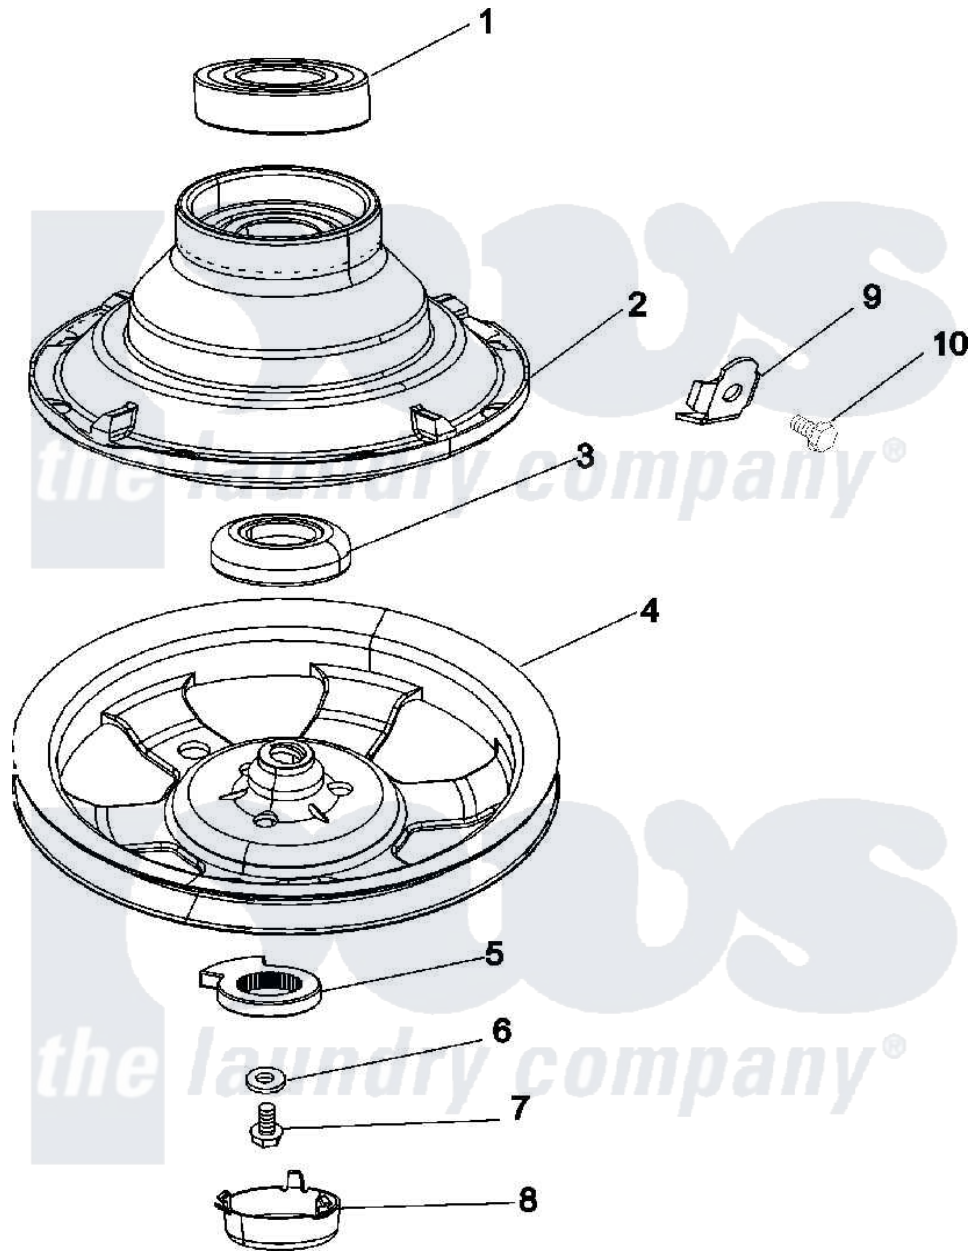

# Maytag MAT13PNDEW 06 - CLUTCH & BRAKE

Maytag Residential Maytag MAT13PNDEW Washer Parts Parts Diagram 06 - CLUTCH & BRAKE  
 Click on the part number to view part

| Item | Original Part Number     | Replaced By               | Status | Part Description          |
|------|--------------------------|---------------------------|--------|---------------------------|
| 001  | Y200720                  | <a href="#">22003441</a>  |        | Bearing, Rear             |
| 002  | 201190                   | <a href="#">6-2011900</a> |        | Brake Asse                |
| 003  | <a href="#">200835</a>   |                           |        | Bearing, Brake Rotor      |
| 004  | 22002429                 | <a href="#">6-2301530</a> |        | Pulley                    |
| 005  | <a href="#">211089</a>   |                           |        | Lug, Stop Pulley          |
| 006  | 211090                   | <a href="#">22003555</a>  |        | Washer, Stop Lug          |
| 007  | 211375                   | <a href="#">681582</a>    |        | Screw                     |
| 008  | <a href="#">22002428</a> |                           |        | Cover, Dust               |
| 009  | <a href="#">213325</a>   |                           |        | Clip, Retaining           |
| 010  | <a href="#">213326</a>   |                           |        | Bolt, Sems Retaining Clip |