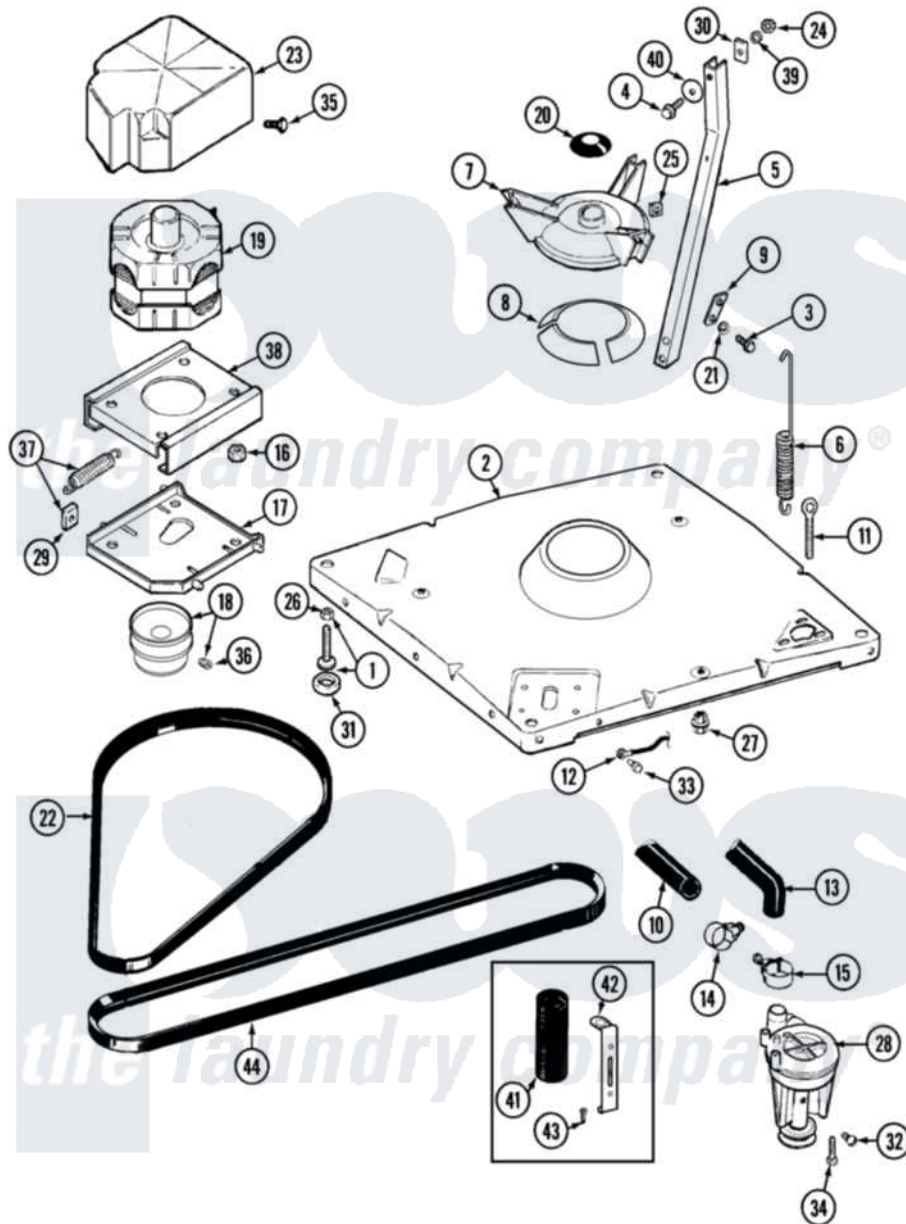

Maytag MAT13PNDEW 07 - BASE

Maytag [Residential Maytag MAT13PNDEW Washer Parts](#) Parts Diagram 07 - BASE
 Click on the part number to view part

Item	Original Part Number	Replaced By	Status	Part Description
001	22003428			Leg, Adjustable
002	22002150			Base
003	22004078			Bolt, 5/16
004	200744	W10175939		Bolt
"	205254	W10175938		Bolt
005	213053			Brace, Tub Part Not Used
006	22001300			Spring, Centering
007	203725			Damper W/Bolt And Clip
008	203956			Damper Pad Kit
009	213073			Washer, Double Brace
010	22002700	22003410		Hose, Drain
011	216416			Bolt, Eye/Centering Spring
012	901220			Ground Wire
013	213045			Hose, Outer Tub Part Not Used
014	Y22001820	285655		Clamp, Hose
015	22001640	285655		Clamp, Hose

016	Y311426	3400029	Nut, Adapter Plate
017	22001301		Mount, Motor Lower-Assembly
018	Y202496		Pulley, Motor
019	22003660	12002352	Motor-Drve
"	22004302	12002352	Motor-Drve
020	22001586		Deflector, Water
021	212979	Not Available	WASHER, TUB BRACE
022	211948		V Belt, DriVe Pulley
023	215098		Shield, Motor
024	Y052734		Nut, Carrage Bolts And Bracket
025	Y052785		Nut, Brace To Damper
026	210385		Lock Nut For Adjustable Leg
027	211949		Nut, Adjustment Eyebolt
028	202203	6-2022030	Pump As Pa
029	Y204998	205000	Roller And Spring Kit 4+Spr
030	212979	Not Available	WASHER, TUB BRACE
031	210684		Foot, Adjustable Leg
032	Y015408	22003235	Screw, Bearing Insert
033	210186	3370225	Screw
034	211880		Screw, HeX Head No.10 X 1/2 Inc
035	213121	3400111	Screw, 12-14 X 5/8
036	22001353		Set Screw, Motor Pulley
037	205000		Roller And Spring Kit 4+Spr
038	214956		Motor Mount Assembly
039	Y054867		Washer, Lock
040	211100		Washer, Outer Tub
041	201101		Capacitor
042	22001396		Clip, Capacitor
043	211294	90767	Screw, 8A X 3/8 HeX Washer Head Tapping
044	211451		Belt, Pump