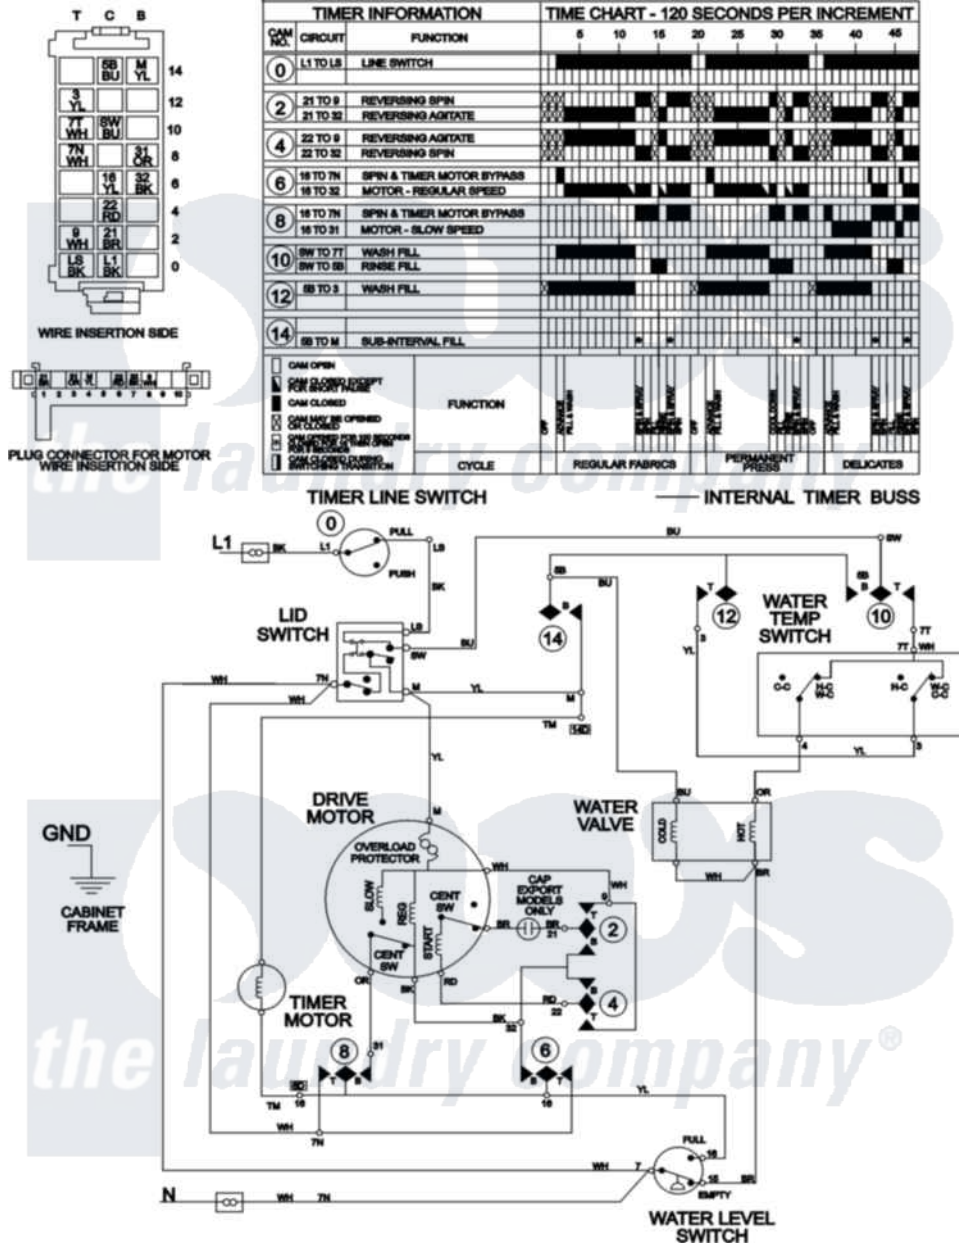

Maytag MAT13PNDEW 08 - WIRING INFORMATION

Maytag Residential Maytag MAT13PNDEW Washer Parts Parts Diagram 08 - WIRING INFORMATION
 Click on the part number to view part

Item	Original Part Number	Replaced By	Status	Part Description
001	NLA		Not Available	WIRING INFORMATION