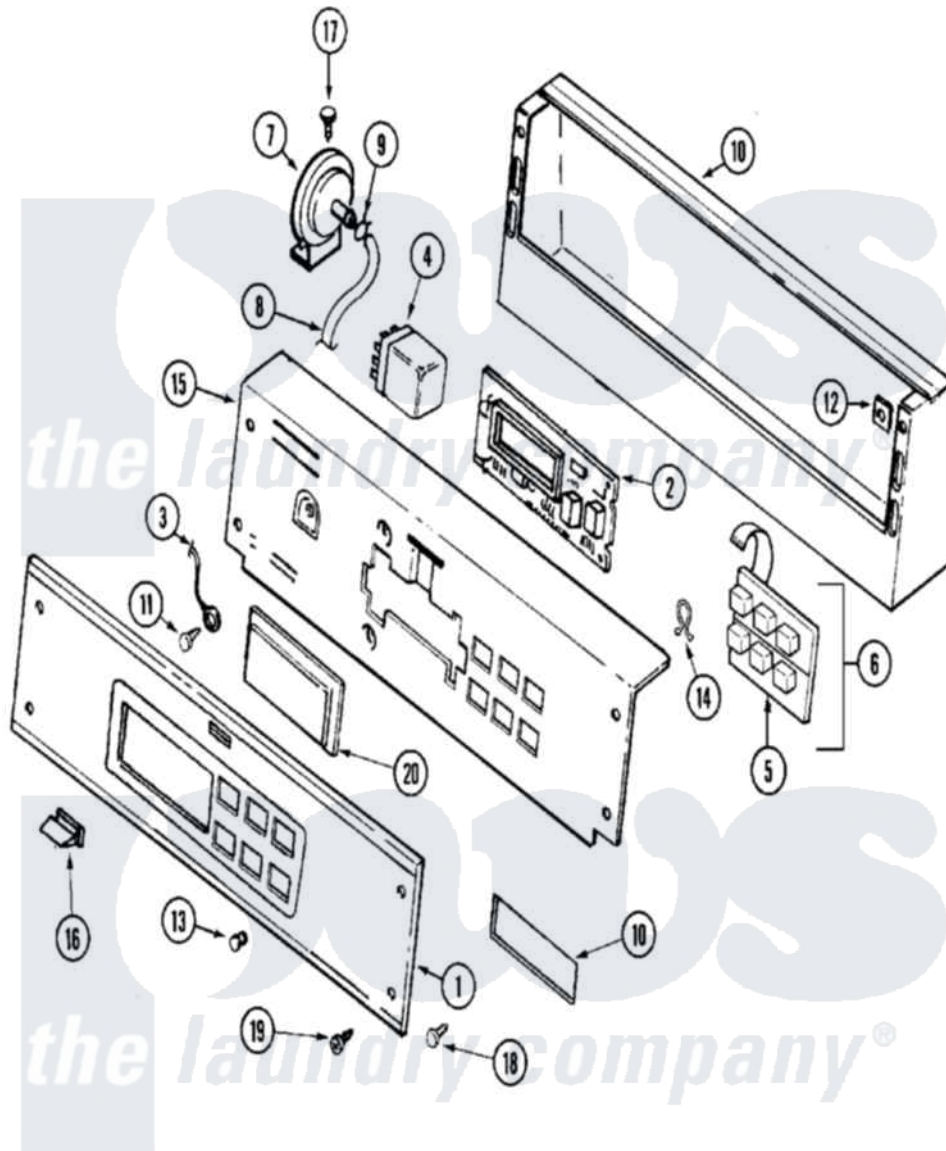

Maytag MAT13PRBWW 01 - CONTROL PANEL

Maytag [Residential Maytag MAT13PRBWW Washer Parts](#) Parts Diagram 01 - CONTROL PANEL
 Click on the part number to view part

Item	Original Part Number	Replaced By	Status	Part Description
001	22001949			Panel, Control
"	22003662			Control Panel Assembly
"	Y313588	488234		Screw 8-32 X 1/4
002	22002731	22004222		Commercial D.C. Control Board
"	22004048	22004222		Commercial D.C. Control Board
"	33001204			Stand-Off, Ccontrol Board
003	901220			Ground Wire
004	206421			Relay, Motor Reversing
"	22001418			Plate, Relay
"	22001866			Screw, Relay
005	215517	W10131113		Push Button
006	206808	W10135389		Push Button And Switch Assembly
007	203263	22004474		Switch- Pr
008	22001619			Tube, Water Level Switch

009	22003295	285655	Clamp, Hose
010	22001976		Bezel
011	210186	3370225	Screw
012	215003		Fastener, Panel And Bracket
013	215564		Lens, Indicator Light
014	22003298		Retainer, Wire
015	22001975		Bracket, Back
016	214610		Bumper, Lid
017	211294	90767	Screw, 8A X 3/8 HeX Washer Head Tapping
018	215506		Screw, Control Panel Overlay
019	215527	W10140652	Screw, 6-20 X 1/2
020	22001962	W10131114	Cover, Display
021	22001973		Harness, Pr Service
"	33001856		Reader Harness Kit
022	NLA	Not Available	INSTALLATION INSTRUCTION