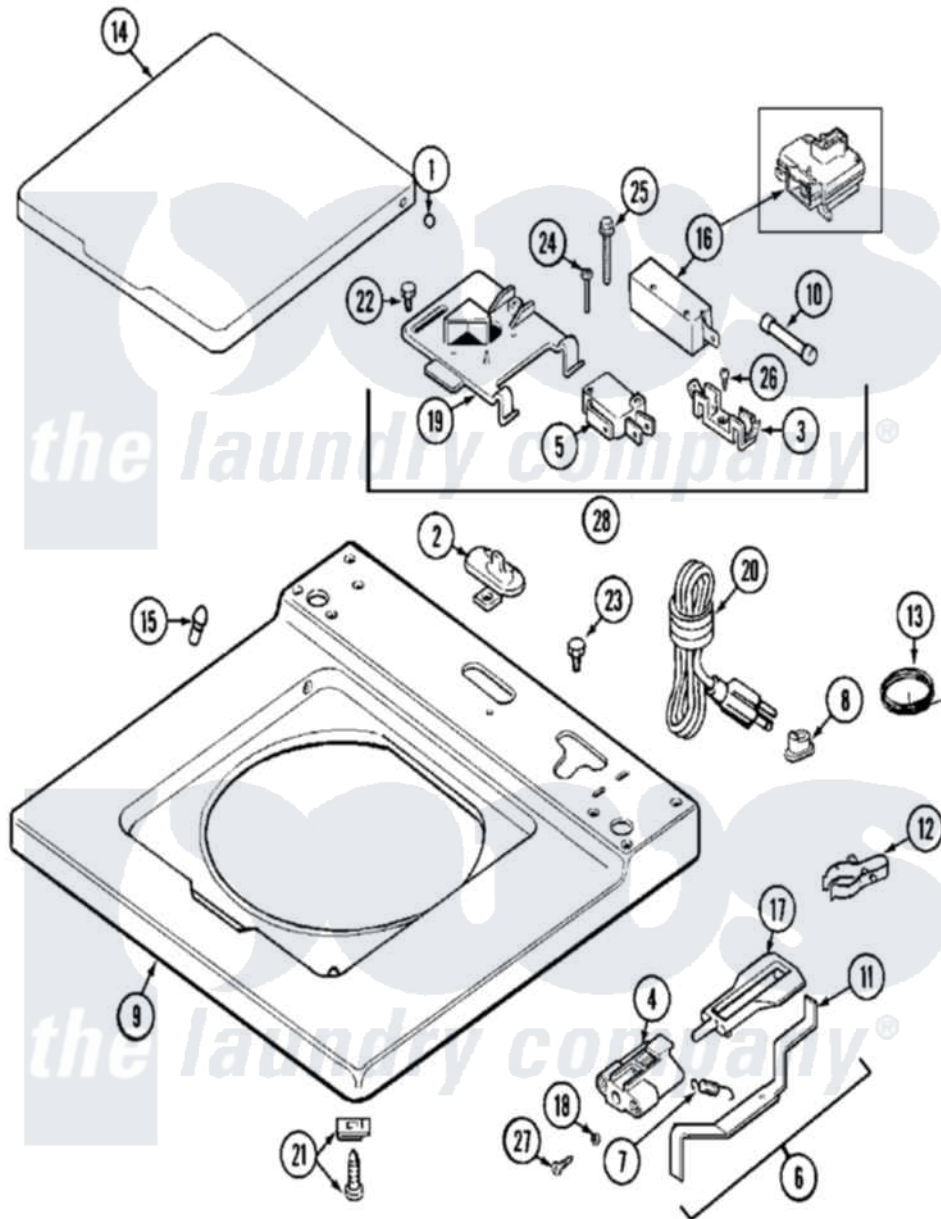

Maytag MAT13PRBWW 02 - TOP

Maytag [Residential Maytag MAT13PRBWW Washer Parts](#) Parts Diagram 02 - TOP
 Click on the part number to view part

Item	Original Part Number	Replaced By	Status	Part Description
001	211726			Hinge, Ball Lid
002	22001298			Cap, Top Cover
"	22002925	3370225		Screw
003	207167			Block, Fuse
004	22001681			Unbalance Lever Assembly
"	22002135			Bracket, Unbalance
005	207166			Switch, Check
006	22001969			Unbalance Lever Assembly
007	213720			Spring, Lid Switch
008	211881			Grommet, Cord Part Not Used-Gas Models Only
"	216183			Grommet, Cord Export
009	22001679	22002137		Cover Assembly, Top
"	22002139			Transformer
"	22002175			Cover Assembly, Top
010	207168	22001682		Switch Assembly, Lid W/4amp Fuse

"	22001920		Fuse
"	22001921	10091101	Block-Fuse
011	22001968		Lever, Unbalance
012	301548		Clamp, Ground Wire
013	204807		Ground Wire, Supp. Plte To Top Cover
"	210186	3370225	Screw
014	22001597		Lid
"	22001893		Lid
015	212716		Bumper, Lid
016	22001362		Switch, Lid
"	22002152		Wire, Jumper
"	22003440	12001908	Switch-Lid
017	216255		Plunger, Lid Switch
018	211500		Washer, Bracket To Top Cover
019	22001502		Fastener, U-NUT
020	22001549	22003062	Cord, Power
"	NLA	Not Available	POWER CORD - BRITISH
021	204445		Screw And Fastener Assembly
022	207159	489355	Screw, 8 X 1/2
023	210186	3370225	Screw
024	22001352		Screw, Check Switch
025	213501		Screw, No.6-20 X 1-1/8 Inch
026	22002925	3370225	Screw
"	Y311711		Screw, Fuse Block
027	910182	25-7809	Screw, No.6-20 1/2 Flthd Torx
028	22001678		Bracket, Switch And Fuse
"	22001682		Switch Assembly, Lid W/4amp Fuse