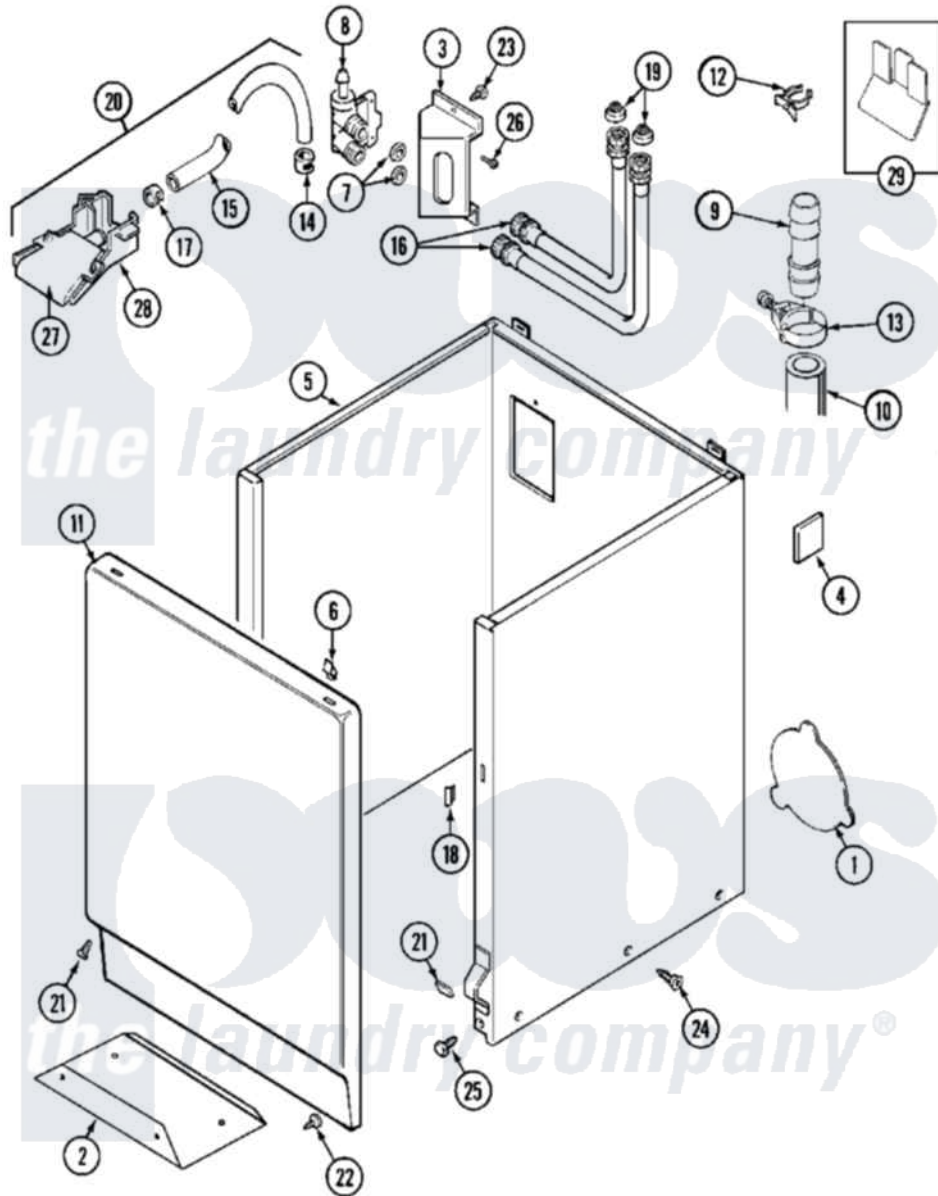

Maytag MAT13PRBWW 03 - CABINET

Maytag [Residential Maytag MAT13PRBWW Washer Parts](#) Parts Diagram 03 - CABINET
 Click on the part number to view part

Item	Original Part Number	Replaced By	Status	Part Description
001	211294	90767		Screw, 8A X 3/8 HeX Washer Head Tapping
"	212985	22002924		Plate, Access
"	NLA		Not Available	PLATE, ACCESS
002	213846			Guard, Belt
003	22002361			Bracket, Water Valve
004	215058			Pad, Cabinet Bumper
005	22001995			Screw Note: Screw, Tumbler Front And Shroud
"	22002381			V-Bracket
"	22002382			Fastener, V-Bracket
"	NLA		Not Available	CABINET (WHT)
006	22001650			Fastener, Spring
007	35-3400			Inlet Hose Assembly
"	35-3401			Inlet Hose Assembly
"	Y013783			Washer, Inlet Hose
008	214337	96160		Screen

"	22001275		Valve, Water
009	Y216015		Coupling, Hose
010	22002700	22003410	Hose, Drain
"	22002701	22003814	Retainer, Drain Hose
011	22001803	Not Available	PANEL, FRONT (WHT)
012	22002765		Clip, Hose
013	22001640	285655	Clamp, Hose
014	22001608	22001954	Injector Hose And Clamp Kit
015	22001900		Preventer, Back Flow
016	205828	202860	Inlet Hose Assembly
017	22001972		Clip, Cabinet
018	22002331		Spacer, Front Panel
019	200961	12001413	Strainer And Washer Kit
020	22001304		Water Injector Assembly
021	22001496		Front Panel Fastener And Screw
022	211294	90767	Screw, 8A X 3/8 HeX Washer Head Tapping
023	212276	W10116760	Screw
024	213007		Xfor Cabinet See Cabinet, Back
025	213121	3400111	Screw, 12-14 X 5/8
"	213122	27001200	Screw
026	Y313561		Screw---NA
027	22001187		Injector
028	22001186		Injector
029	22001792		Switch, Pushbutton