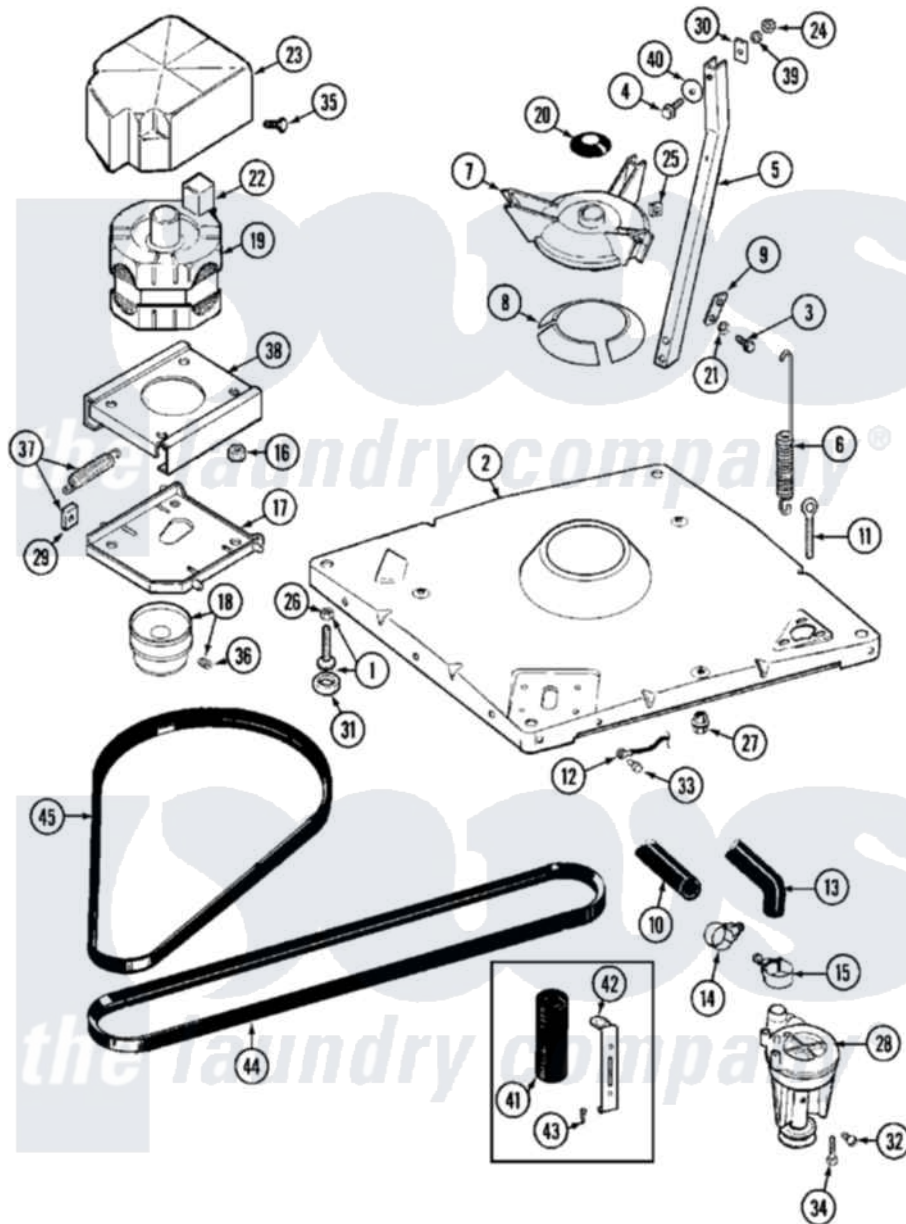

Maytag MAT13PRBWW 05 - BASE

Maytag [Residential Maytag MAT13PRBWW Washer Parts](#) Parts Diagram 05 - BASE
 Click on the part number to view part

Item	Original Part Number	Replaced By	Status	Part Description
001	22003428			Leg, Adjustable
002	22002150			Base
003	Y015627			Screw- Hex
004	200744	W10175939		Bolt
"	205254	W10175938		Bolt
005	213053			Brace, Tub Part Not Used
006	22001300			Spring, Centering
007	203725			Damper W/Bolt And Clip
008	203956			Damper Pad Kit
009	213073			Washer, Double Brace
010	22001816			Hose, Drain
011	216416			Bolt, Eye/Centering Spring
012	901220			Ground Wire
013	213045			Hose, Outer Tub Part Not Used
014	22001640	285655		Clamp, Hose
015	22001640	285655		Clamp, Hose

016	Y311426	3400029	Nut, Adapter Plate
017	22001301		Mount, Motor Lower-Assembly
018	200816	6-2008160	Pulley- MO
"	Y202496		Pulley, Motor
019	201101		Capacitor
"	201805	12002351	Motor-Drve
"	22001396		Clip, Capacitor
"	22003660	12002352	Motor-Drve
020	22001586		Deflector, Water
021	911852	486009	Lockwasher
022	205132	Not Available	SWITCH, MOTOR EXTERNAL START No.201664-14,205463- 4 & 201800-4
023	215098		Shield, Motor
024	Y052734		Nut, Carrage Bolts And Bracket
025	Y052785		Nut, Brace To Damper
026	NLA	Not Available	NUT, LOCK
027	211949		Nut, Adjustment Eyebolt
028	202203	6-2022030	Pump As Pa
029	Y204998	205000	Roller And Spring Kit 4+Spr
030	212979	Not Available	WASHER, TUB BRACE
031	210684		Foot, Adjustable Leg
032	22003235		Screw, Bearing Insert
033	210186	3370225	Screw
034	211880		Screw, HeX Head No.10 X 1/2 Inc
035	213121	3400111	Screw, 12-14 X 5/8
036	Y053241		Set Screw, Motor Pulley
037	205000		Roller And Spring Kit 4+Spr
038	214956		Motor Mount Assembly
039	Y054867		Washer, Lock
040	211100		Washer, Outer Tub
041	201101		Capacitor
042	22001396		Clip, Capacitor
043	211294	90767	Screw, 8A X 3/8 HeX Washer Head Tapping
044	211124		Part Not Used
"	211451		Belt, Pump
045	211125		V Belt, DriVe Pulley
"	211948		V Belt, DriVe Pulley