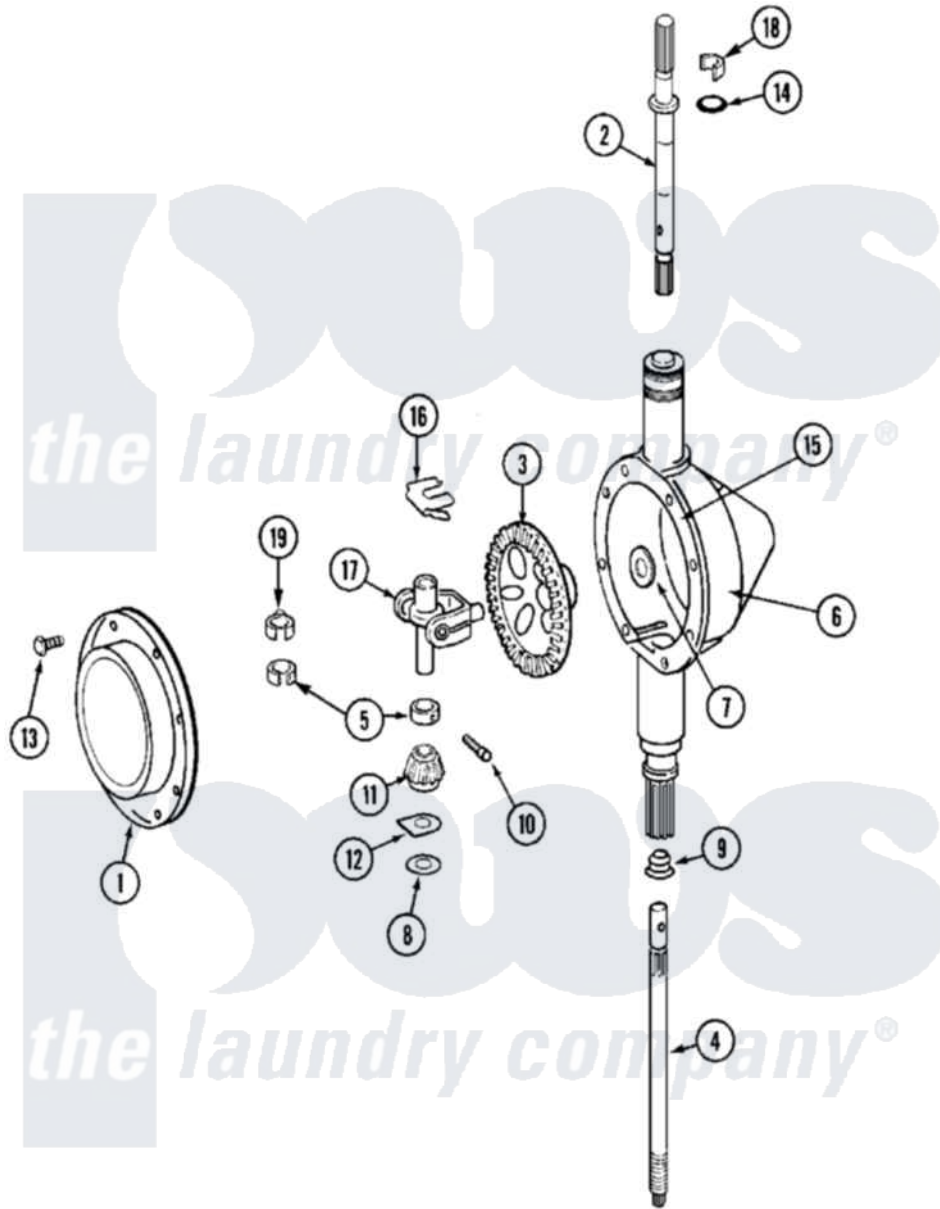

Maytag MAT13PRBWW 06 - TRANSMISSION

Maytag Residential Maytag MAT13PRBWW Washer Parts Parts Diagram 06 - TRANSMISSION
 Click on the part number to view part

Item	Original Part Number	Replaced By	Status	Part Description
001	206628			Cover, Transmission
002	22002415	6-2168983		Shaft- Agi
003	206713	6-2067130		Gear- Beve
004	22002342	6-2300050		Shaft- Cen
005	22002353			Collar, Center Shaft
006	22002416	6-2300100		Assembly-
"	Y056080	6-0560800		Oil
007	215394			Washer, Bevel Gear
008	211483	6-2114830		Washer- SP
009	206602	207843		Lip Seal Repair Kit
010	22002126	6-2097750		Trans Dee
011	215401	W10221114		Pinion
012	215395			Plate, Clutch
013	215417		Not Available	SCREW, TRANSMISSION COVER
014	22002417			O-Ring AgitatOr Shaft
015	Y058700	675652		Adhesive

016	22002341		Collar, Lower Plastic Keeper
017	206685	6-2066850	Yoke
018	22002340		Collar, Agitator Shaft
019	22002341		Collar, Lower Plastic Keeper