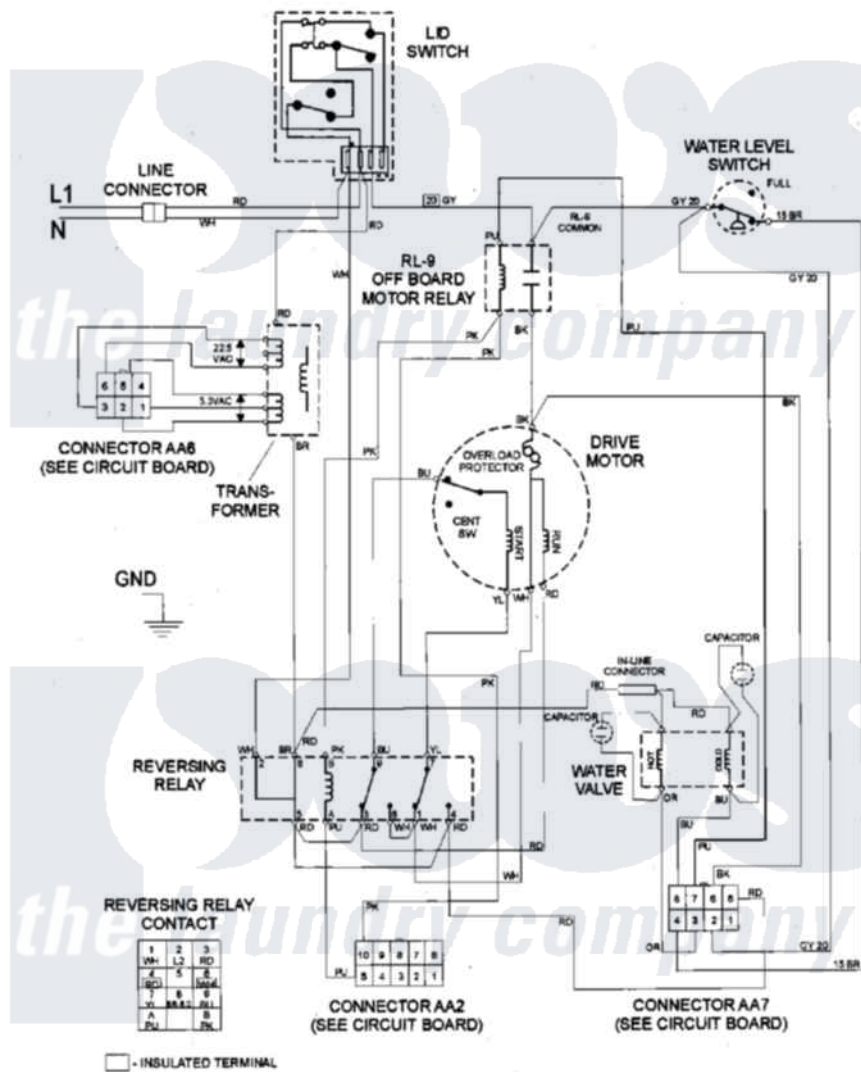

# Maytag MAT13PRBWW 08 - WIRING INFORMATION

Maytag Residential Maytag MAT13PRBWW Washer Parts Parts Diagram 08 - WIRING INFORMATION  
 Click on the part number to view part

Item	Original Part Number	Replaced By	Status	Part Description
001	NLA		Not Available	WIRING INFORMATION