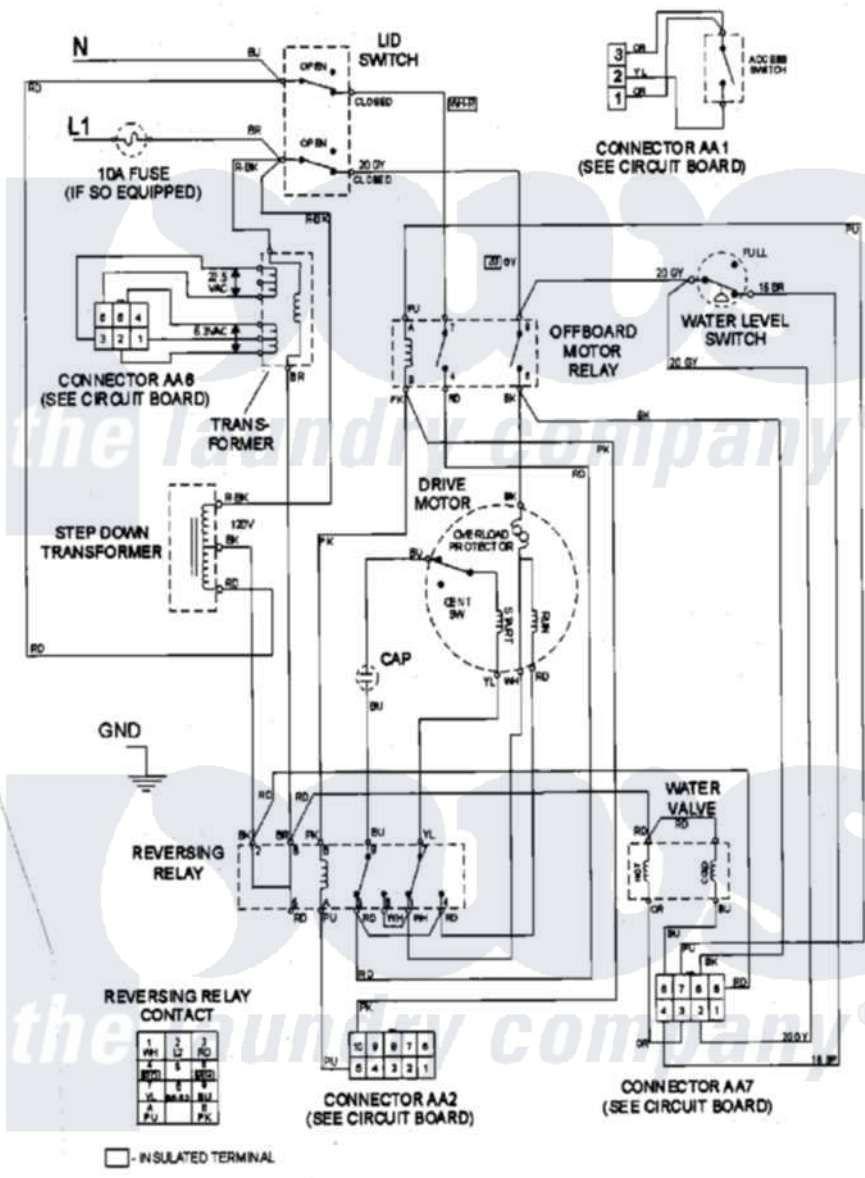

# Maytag MAT13PRBWW 09 - WIRING INFORMATION

Maytag Residential Maytag MAT13PRBWW Washer Parts Parts Diagram 09 - WIRING INFORMATION  
 Click on the part number to view part

Item	Original Part Number	Replaced By	Status	Part Description
001	NLA		Not Available	WIRING INFORMATION