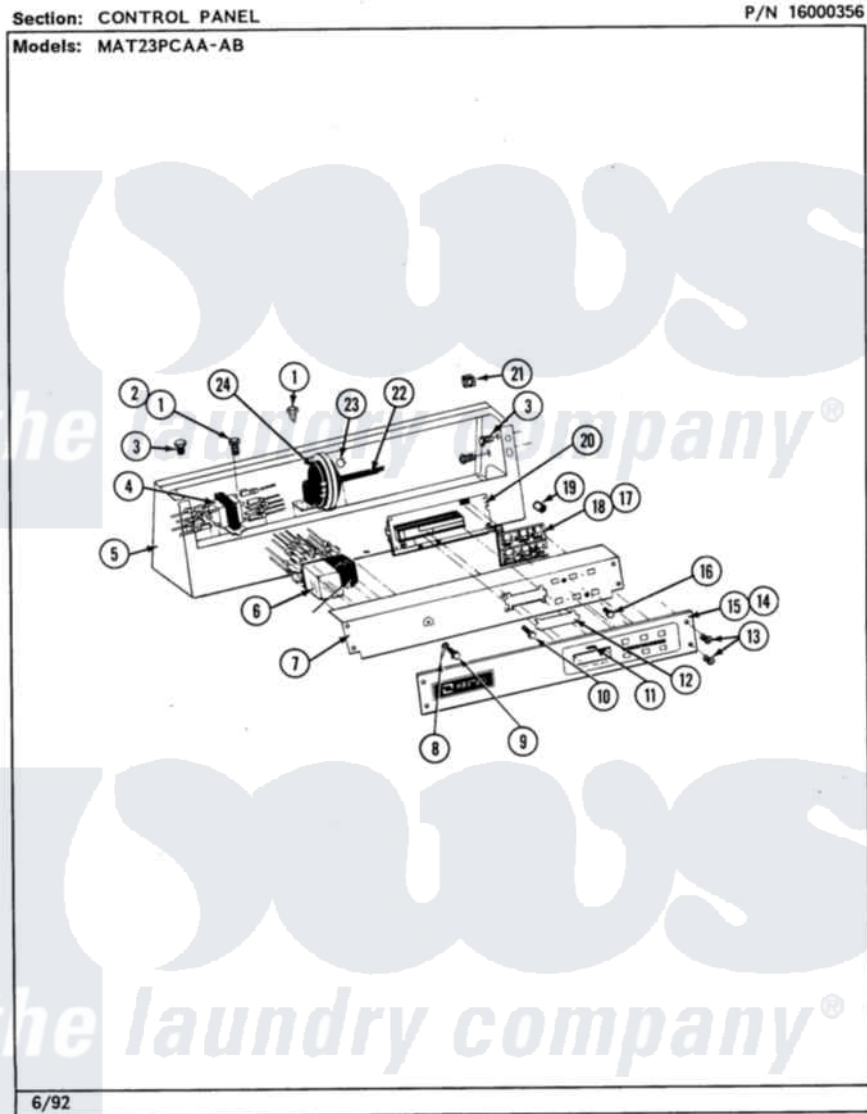

Maytag MAT23PCAAG 01 - CONTROL PANEL

2

Maytag [Residential Maytag MAT23PCAAG Washer Parts](#) Parts Diagram 01 - CONTROL PANEL
Click on the part number to view part

Item	Original Part Number	Replaced By	Status	Part Description
001	211294	90767		Screw, 8A X 3/8 HeX Washer Head Tapping
002	Y313559			Screw
003	212276	W10116760		Screw
004	207766			Transformer
005	206780			Control Cover Assembly
"	206780L	206780		Control Cover Assembly
"	NLA		Not Available	(H. WHEAT)
006	206421			Relay, Motor Reversing
"	212949	22001866		Screw, Relay
"	215273			Clip, Spring Relay
007	206825	215516		Plate, Back-Up
"	NLA		Not Available	(ALM)
008	205810			Wire, Ground
009	Y314322	211251		Screw, Transformer
010	215526			Screw, Circuit Board
011	214610			Bumper, Lid

012	215515	Not Available	COVER, DISPLAY
013	215506		Screw, Control Panel Overlay
014	215519		Panel, Control
015	207767	22002954	Deflector, Water
016	215527	W10140652	Screw, 6-20 X 1/2
017	215517	W10131113	Push Button
018	206808	W10135389	Push Button And Switch Assembly
019	Y215513		Standoff, Circuit Board
020	206828		Battery
"	215510	Not Available	SUPPORT, PC BOARD
"	912077		Locknut, Reader Harness
"	NLA	Not Available	CIRCUIT BOARD ASSEMBLY
021	215003		Fastener, Panel And Bracket
022	212942	22001619	Tube, Water Level Switch
023	410296	596669	Clamp, Manifold
024	203970		Switch, Water Level