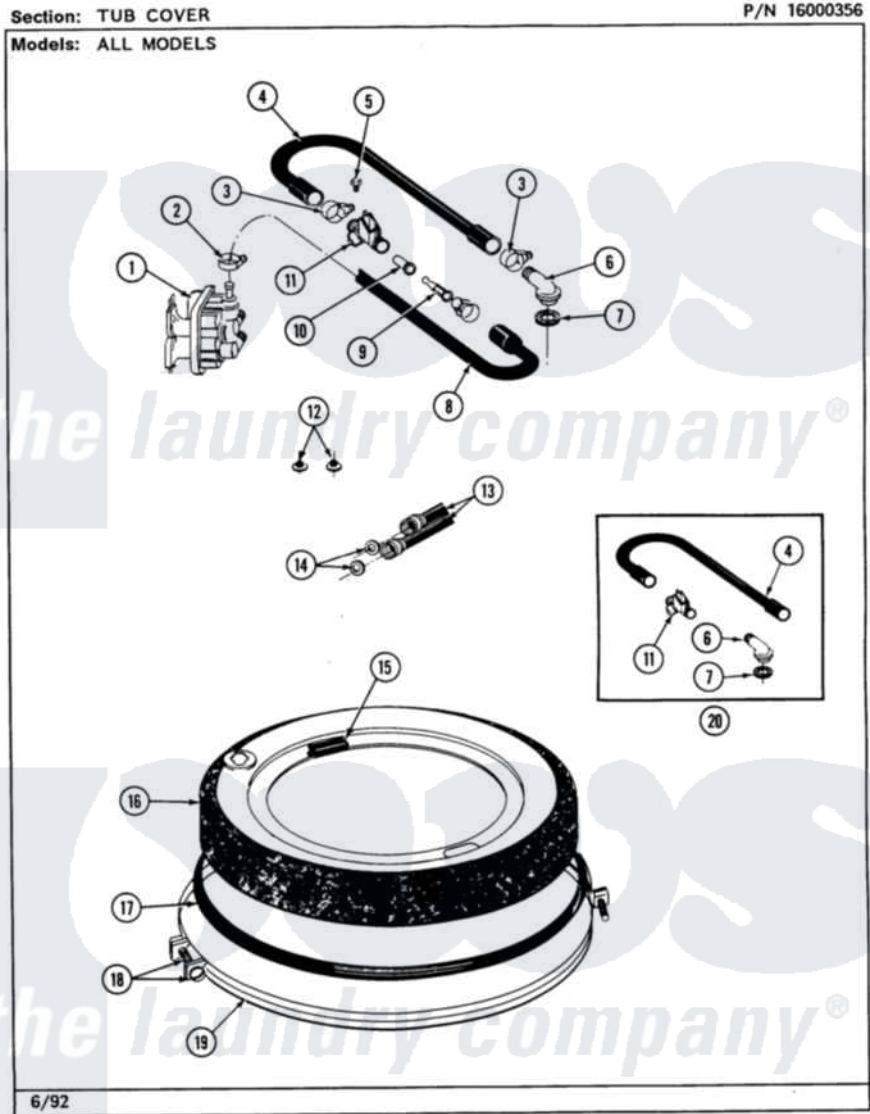

Maytag MAT23PCAAG 05 - TUB COVER

10

Maytag [Residential Maytag MAT23PCAAG Washer Parts](#) Parts Diagram 05 - TUB COVER
Click on the part number to view part

Item	Original Part Number	Replaced By	Status	Part Description
001	205614	205613		Water Valve
002	201575			Clamp, Hose
003	202515	596669		Clamp, Manifold
004	Y215234			Hose, Injector Fill
005	312620			Screw, Sems
006	215235			Tube, Injector
007	215233			Seal For Injector Tube
008	213013			Hose, Injector
009	213015			Nozzle, Injector
010	213016	216201		Nozzle
011	215447			Sleeve For Injector
012	200961	12001413		Strainer And Washer Kit
013	205828	202860		Inlet Hose Assembly
014	Y013783			Washer, Inlet Hose
015	215232			Bumper, Unbalance
016	206380		Not Available	COVER, TUB

017

[211232](#)

Seal, Tub Cover

018

[205529](#)

Nut And Bolt Kit For Tub Clam

019

[200846](#)

Clamp - Tub Cover

020

206683

[206680](#)

Water Injector Assembly