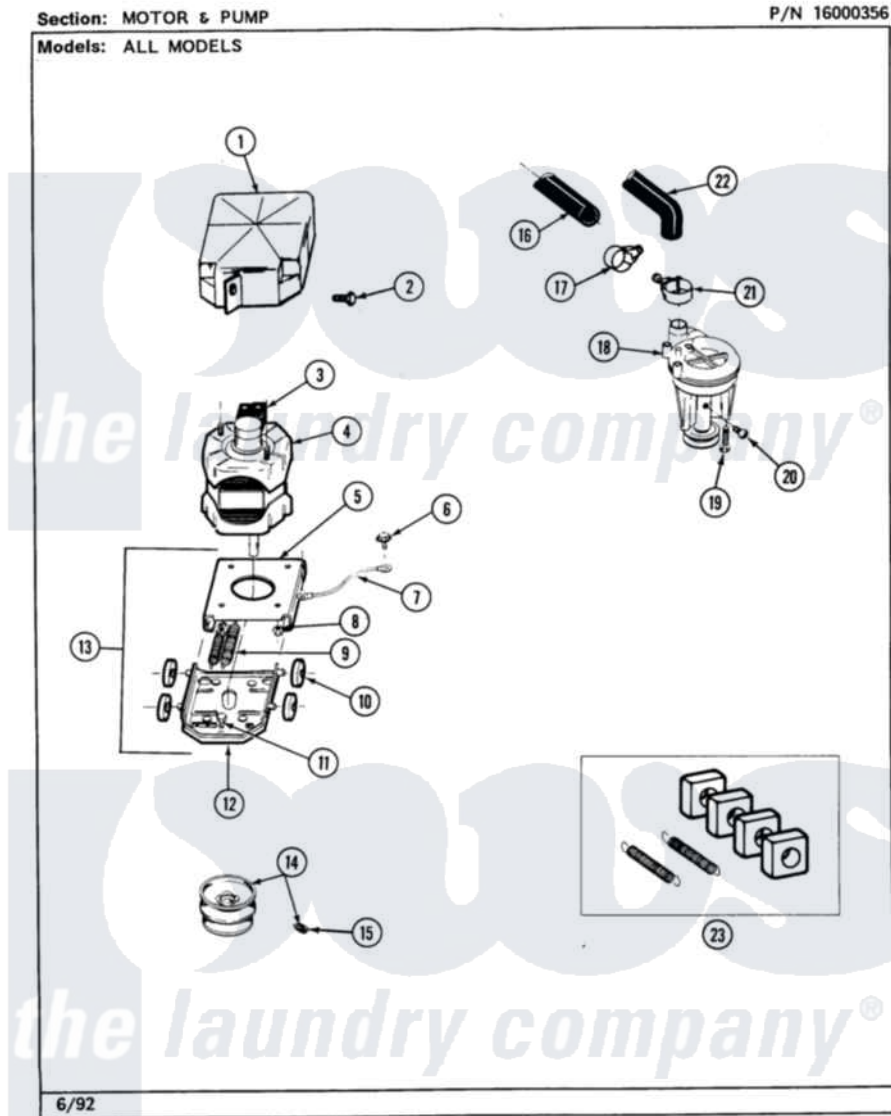

Maytag MAT23PCAAG 09 - MOTOR & PUMP

20

Maytag Residential Maytag MAT23PCAAG Washer Parts Parts Diagram 09 - MOTOR & PUMP
Click on the part number to view part

Item	Original Part Number	Replaced By	Status	Part Description
001	215098			Shield, Motor
002	213121	3400111		Screw, 12-14 X 5/8
003	205132		Not Available	SWITCH, MOTOR EXTERNAL START No.201664-14,205463-4 & 201800-4
"	205133		Not Available	(PROD. IDNo. 2-1664-8 & 2-5463)
"	206505		Not Available	PROD. No.201664-15, & No.205463-3.
"	NLA		Not Available	SWITCH, MOTOR EXTERNAL START
004	201805	12002351		Motor-Drve
005	214956			Motor Mount Assembly
006	210186	3370225		Screw
007	901220			Ground Wire
008	Y311426	3400029		Nut, Adapter Plate
009	202718			Springs, Tension
010	Y204998	205000		Roller And Spring Kit 4+Spr

011	Y313561		Screw---NA
012	205908		Motor Mount Assembly
013	205999		Motor Mount Assembly
014	200816	6-2008160	Pulley- MO
015	Y053241		Set Screw, Motor Pulley
016	215057	211704	Hose, Drain
017	200461	285655	Clamp, Hose
018	202203	6-2022030	Pump As Pa
019	211880		Screw, HeX Head No.10 X 1/2 Inc
020	Y015408	22003235	Screw, Bearing Insert
021	202574	3367052	Clamp, Hose
022	213045		Hose, Outer Tub Part Not Used
023	205000		Roller And Spring Kit 4+Spr