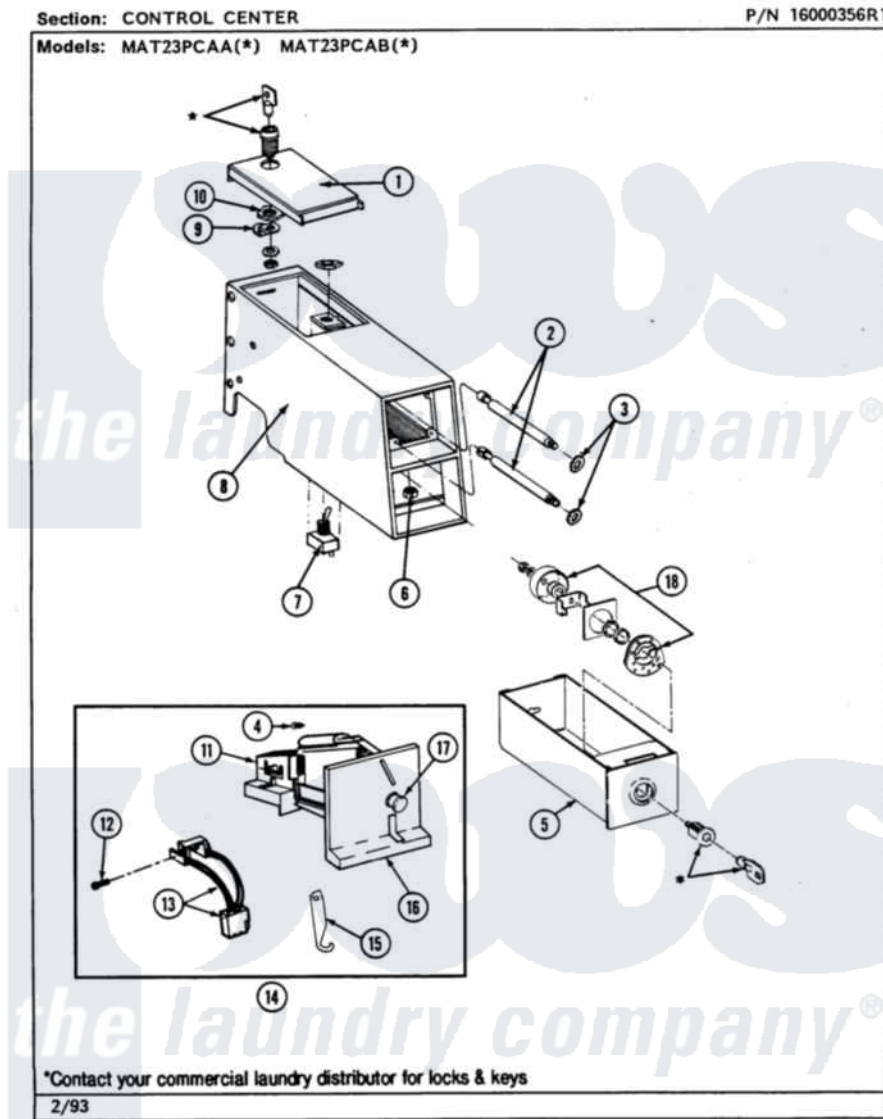

Maytag MAT23PCAAL 02 - CONTROL CENTER

Maytag [Residential Maytag MAT23PCAAL Washer Parts](#) Parts Diagram 02 - CONTROL CENTER
 Click on the part number to view part

Item	Original Part Number	Replaced By	Status	Part Description
001	203188		Not Available	TIMER ACCESS DOOR (WHT)
"	203188L		Not Available	ACCESS DOOR-ALMOND
"	203188M		Not Available	ACCESS DOOR-HARVEST WHEAT
002	213035			Bolt, Locking
003	910181			Lockwasher, Terminal Block
004	NLA		Not Available	SCREW
005	207912	208884		Coin Box K
"	207912L	208884		Coin Box K
"	NLA		Not Available	(HWT)
006	Y052740	62739		Nut, Lock
007	206794		Not Available	SWITCH (W/NUT)
008	207940	22001407		Case, Coin Slide
"	207940L	22001408		(ALM)
"	NLA		Not Available	(HWT)
009	213750	W10133266		Cam-Lock

010	212328	W10139762	Hex Nut, 3/4-27
011	207947		Rejector, Coin
012	314665		Screw, Switch Assembly
013	206799		Optic Switch Assembly
014	207948		Coin Drop Assembly
015	216011		Spring, Return Button
016	216010	Y208306	Kit- Mtg C
017	216009		BUTTON, RETURN
018	NLA	Not Available	CAMLOCK ASSEMBLY