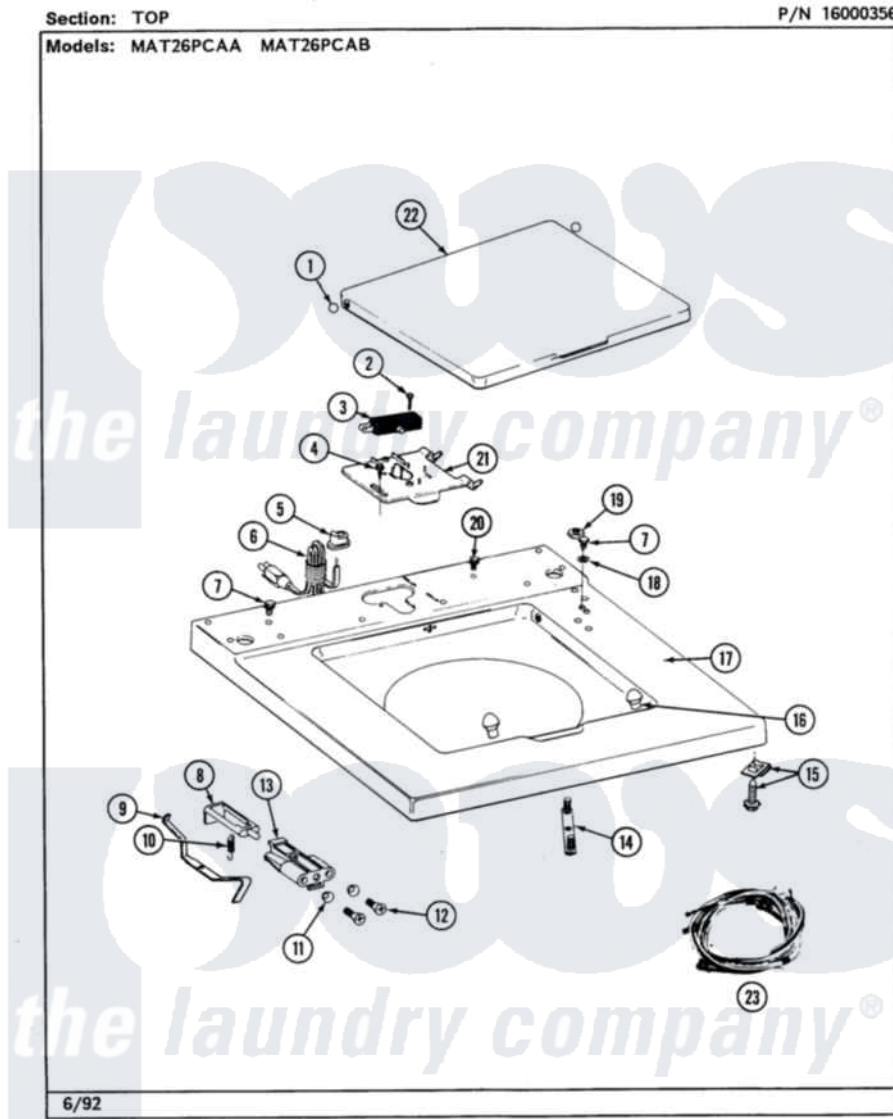

Maytag MAT23PCAAL 03 - TOP

Maytag [Residential Maytag MAT23PCAAL Washer Parts](#) Parts Diagram 03 - TOP
 Click on the part number to view part

Item	Original Part Number	Replaced By	Status	Part Description
001	211726			Hinge, Ball Lid
002	213501			Screw, No.6-20 X 1-1/8 Inch
003	205415	279347		Switch-Lid
004	207159	489355		Screw, 8 X 1/2
005	211881			Grommet, Cord Part Not Used-Gas Models Only
006	NLA		Not Available	CORD, POWER
007	211294	90767		Screw, 8A X 3/8 HeX Washer Head Tapping
008	216255			Plunger, Lid Switch
"	NLA		Not Available	PLUNGER, LID SWITCH
"	NLA		Not Available	PLUNGER & BRACKET KIT
009	215704			Lever, Unbalance
010	213720			Spring, Lid Switch
011	211500			Washer, Bracket To Top Cover
012	910182	25-7809		Screw, No.6-20 1/2 Flthd Torx
013	211270	201068		Plunger And Bracket

013	214279	204300	Assembly--W
"	NLA		Not Available
			BRACKET, LID SWITCH
014	NLA		Not Available
			MOUNTING STRAP, CONTROL CENTER
015	204445		Screw And Fastener Assembly
016	212716		Bumper, Lid
017	207173		Not Available
			TOP COVER ASSEMBLY (WHT)
"	NLA		Not Available
			(ALM)
018	910309		Washer, Mounting Strap
019	Y052740	62739	Nut, Lock
020	Y313559		Screw
021	Y215699	22001678	Bracket, Switch And Fuse
022	214901		Not Available
			LID-WHITE
"	NLA		Not Available
			(ALM)
023	NLA		Not Available
			HARNES, WIRE