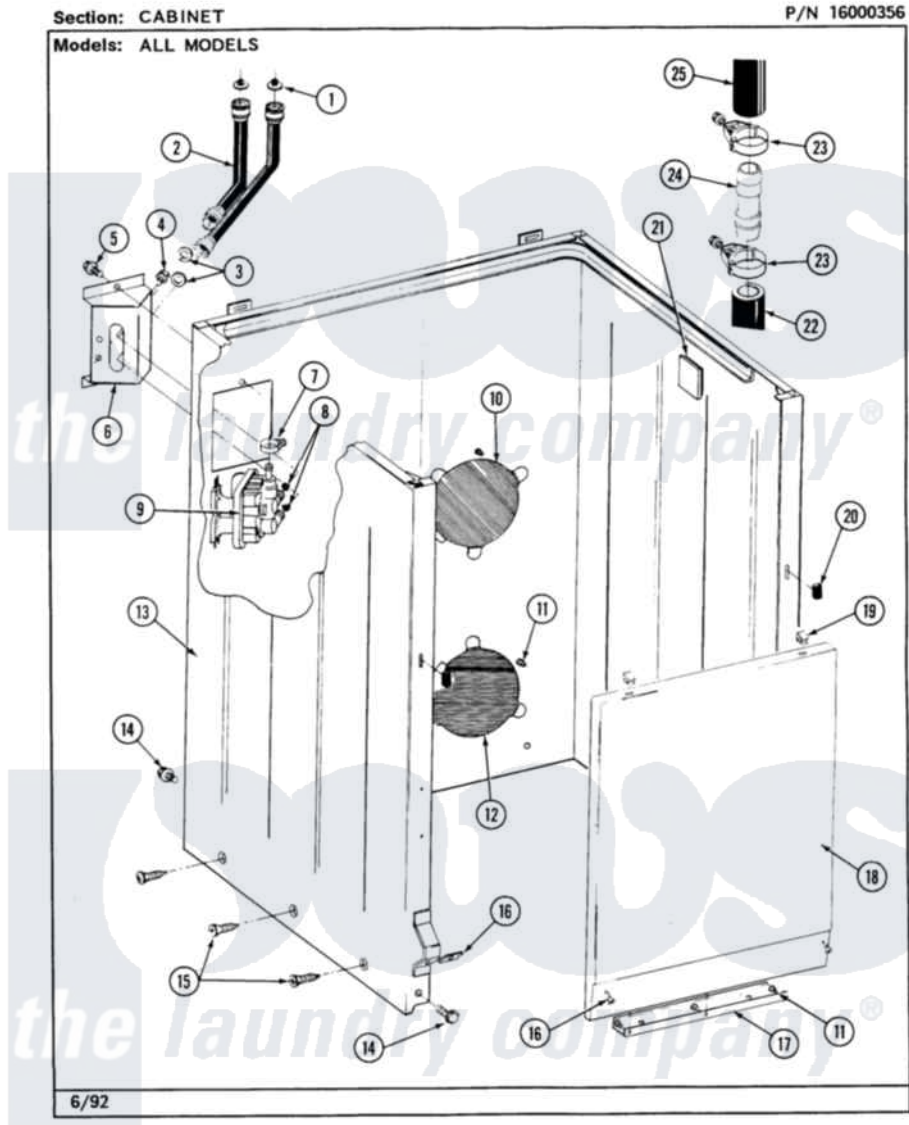

Maytag MAT23PCAAL 04 - CABINET

8

Maytag [Residential Maytag MAT23PCAAL Washer Parts](#) Parts Diagram 04 - CABINET
Click on the part number to view part

Item	Original Part Number	Replaced By	Status	Part Description
001	200961	12001413		Strainer And Washer Kit
002	205828	202860		Inlet Hose Assembly
003	Y013783			Washer, Inlet Hose
004	Y313561			Screw----NA
005	212276	W10116760		Screw
006	214812	22002361		Bracket, Water Valve
007	201575			Clamp, Hose
008	214337	96160		Screen
009	205614	205613		Water Valve
010	NLA		Not Available	PLATE, ACCESS
011	211294	90767		Screw, 8A X 3/8 HeX Washer Head Tapping
012	212985	22002924		Plate, Access
013	NLA		Not Available	CABINET (WHT)
014	213121	3400111		Screw, 12-14 X 5/8
015	213007			Xfor Cabinet See Cabinet, Back

016	204439		Screw And Fstner Assembly
017	213846		Guard, Belt
018	212998	Not Available	PANEL, FRONT (WHT)
"	212998L	Not Available	FRONT PANEL-ALMOND
"	NLA	Not Available	(H. WHEAT)
019	212982	22001650	Fastener, Spring
020	214376	22002331	Spacer, Front Panel
021	215058		Pad, Cabinet Bumper
022	214768	211704	Hose, Drain
023	200461	285655	Clamp, Hose
024	211111	16272	Connector, Straight
025	215057	211704	Hose, Drain