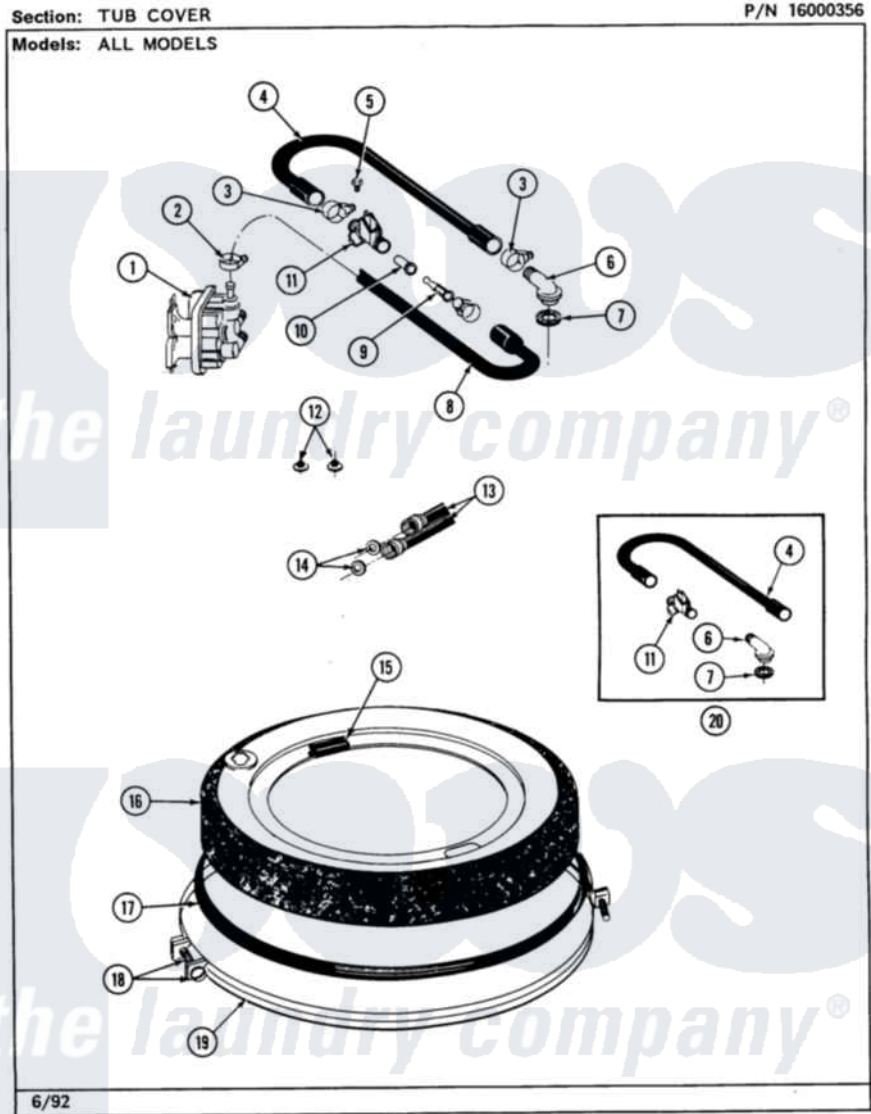

Maytag MAT23PCAAL 05 - TUB COVER

10

Maytag [Residential Maytag MAT23PCAAL Washer Parts](#) Parts Diagram 05 - TUB COVER
Click on the part number to view part

Item	Original Part Number	Replaced By	Status	Part Description
001	205614	205613		Water Valve
002	201575			Clamp, Hose
003	202515	596669		Clamp, Manifold
004	Y215234			Hose, Injector Fill
005	312620			Screw, Sems
006	215235			Tube, Injector
007	215233			Seal For Injector Tube
008	213013			Hose, Injector
009	213015			Nozzle, Injector
010	213016	216201		Nozzle
011	215447			Sleeve For Injector
012	200961	12001413		Strainer And Washer Kit
013	205828	202860		Inlet Hose Assembly
014	Y013783			Washer, Inlet Hose
015	215232			Bumper, Unbalance
016	206380		Not Available	COVER, TUB

017

[211232](#)

Seal, Tub Cover

018

[205529](#)

Nut And Bolt Kit For Tub Clam

019

[200846](#)

Clamp - Tub Cover

020

206683

[206680](#)

Water Injector Assembly