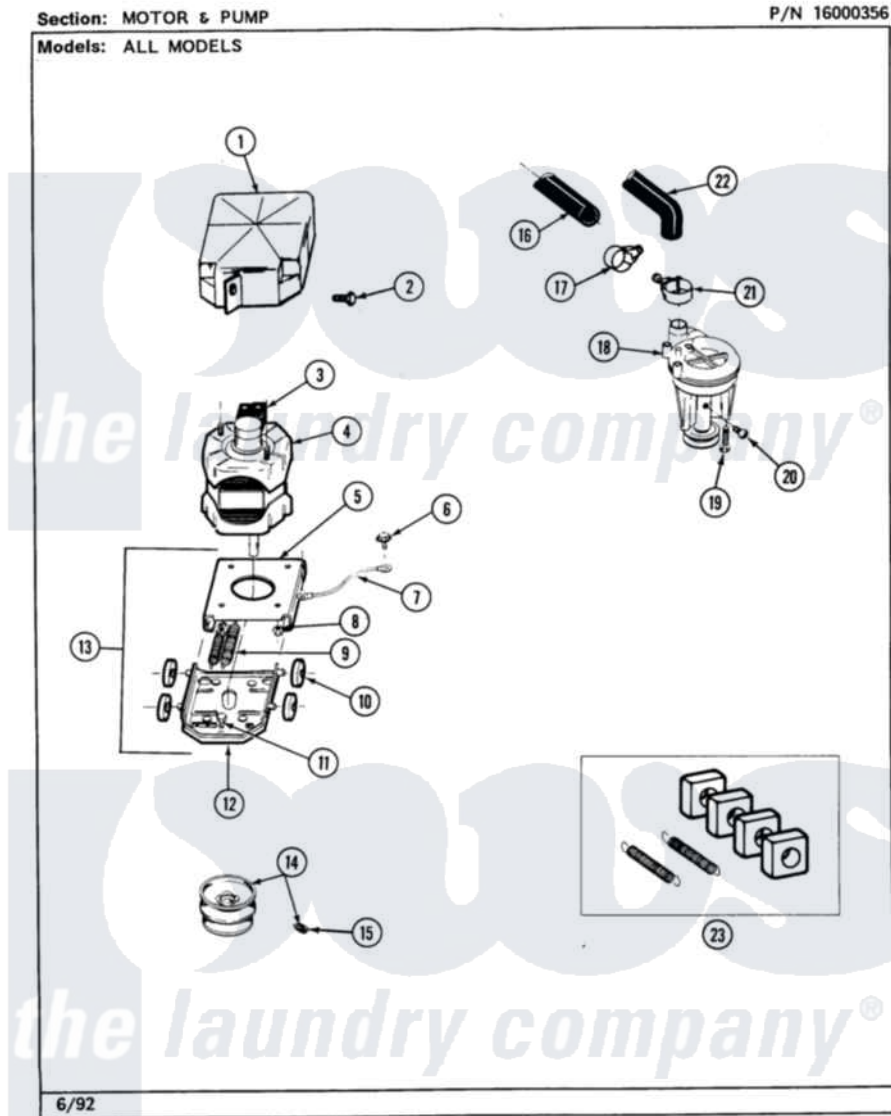

Maytag MAT23PCAAL 09 - MOTOR & PUMP

20

Maytag [Residential Maytag MAT23PCAAL Washer Parts](#) Parts Diagram 09 - MOTOR & PUMP
Click on the part number to view part

Item	Original Part Number	Replaced By	Status	Part Description
001	215098			Shield, Motor
002	213121	3400111		Screw, 12-14 X 5/8
003	205132		Not Available	SWITCH, MOTOR EXTERNAL START No.201664-14,205463-4 & 201800-4
"	205133		Not Available	(PROD. IDNo. 2-1664-8 & 2-5463)
"	206505		Not Available	PROD. No.201664-15, & No.205463-3.
"	NLA		Not Available	SWITCH, MOTOR EXTERNAL START
004	201805	12002351		Motor-Drve
005	214956			Motor Mount Assembly
006	210186	3370225		Screw
007	901220			Ground Wire
008	Y311426	3400029		Nut, Adapter Plate
009	202718			Springs, Tension
010	Y204998	205000		Roller And Spring Kit 4+Spr

011	Y313561		Screw---NA
012	205908		Motor Mount Assembly
013	205999		Motor Mount Assembly
014	200816	6-2008160	Pulley- MO
015	Y053241		Set Screw, Motor Pulley
016	215057	211704	Hose, Drain
017	200461	285655	Clamp, Hose
018	202203	6-2022030	Pump As Pa
019	211880		Screw, HeX Head No.10 X 1/2 Inc
020	Y015408	22003235	Screw, Bearing Insert
021	202574	3367052	Clamp, Hose
022	213045		Hose, Outer Tub Part Not Used
023	205000		Roller And Spring Kit 4+Spr