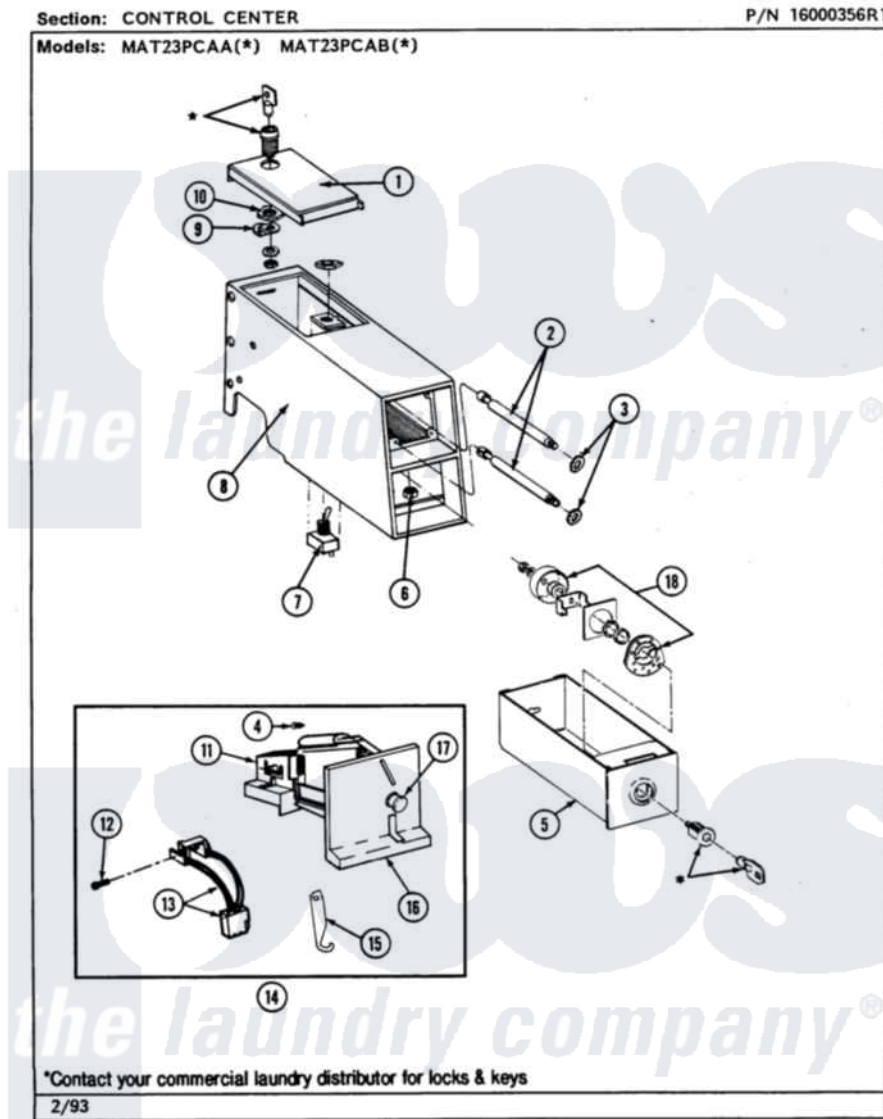

# Maytag MAT23PCABG 01 - CONTROL CENTER

4

Maytag [Residential Maytag MAT23PCABG Washer Parts](#) Parts Diagram 01 - CONTROL CENTER  
 Click on the part number to view part

Item	Original Part Number	Replaced By	Status	Part Description
001	203188		Not Available	TIMER ACCESS DOOR (WHT)
"	203188L		Not Available	ACCESS DOOR-ALMOND
"	203188M		Not Available	ACCESS DOOR-HARVEST WHEAT
002	<a href="#">213035</a>			Bolt, Locking
003	<a href="#">910181</a>			Lockwasher, Terminal Block
004	NLA		Not Available	SCREW
005	207912	<a href="#">208884</a>		Coin Box K
"	207912L	<a href="#">208884</a>		Coin Box K
"	NLA		Not Available	(H. WHEAT)
006	Y052740	<a href="#">62739</a>		Nut, Lock
007	206794		Not Available	SWITCH (W/NUT)
008	207940	<a href="#">22001407</a>		Case, Coin Slide
"	207940L	<a href="#">22001408</a>		(ALM)
"	NLA		Not Available	(H. WHEAT)
009	213750	<a href="#">W10133266</a>		Cam-Lock

010	212328	<a href="#">W10139762</a>	Hex Nut, 3/4-27
011	<a href="#">207949</a>		Rejector, Coin
012	<a href="#">314665</a>		Screw, Switch Assembly
013	<a href="#">206799</a>		Optic Switch Assembly
014	NLA	Not Available	COIN DROP ASSY 25 CENTS
015	<a href="#">216011</a>		Spring, Return Button
016	216010	<a href="#">Y208306</a>	Kit- Mtg C
017	216009		BUTTON, RETURN
018	NLA	Not Available	CAMLOCK ASSY.