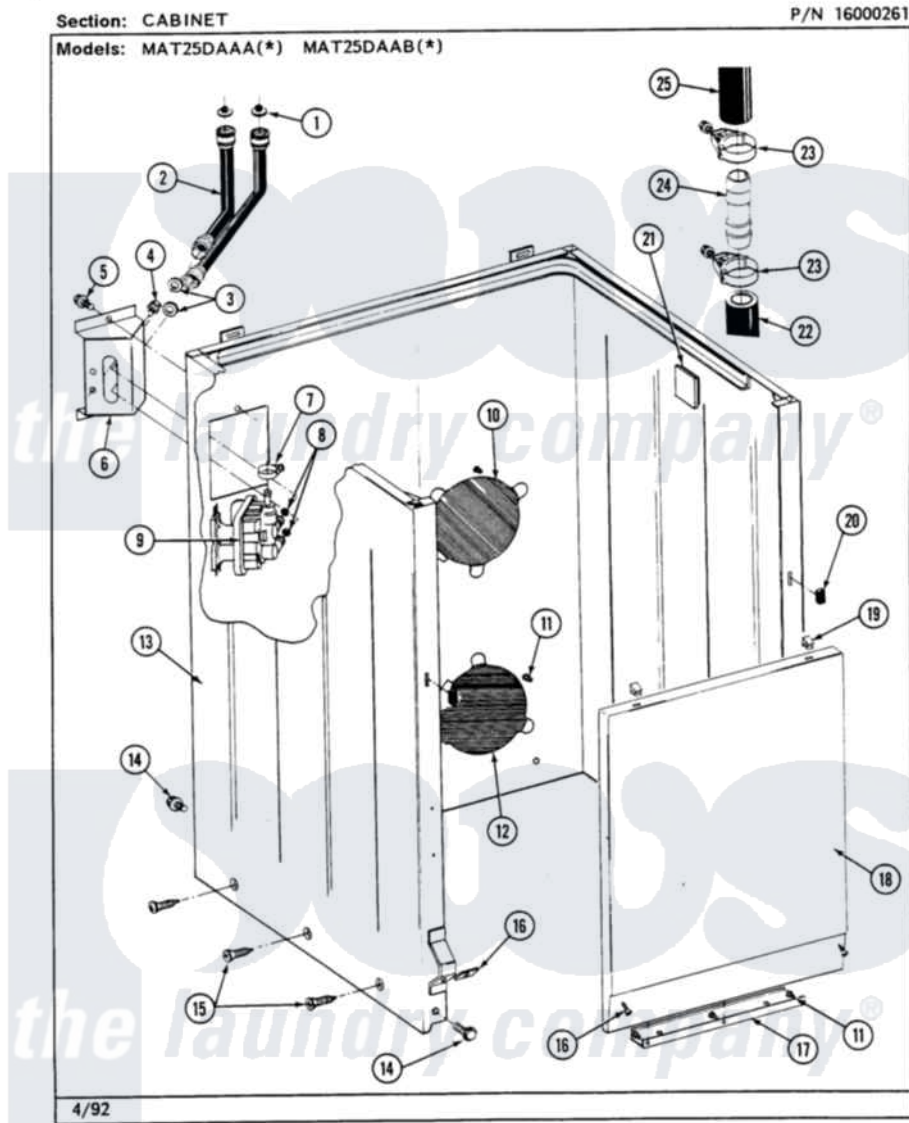

# Maytag MAT23PCABG 04 - CABINET

8

Maytag [Residential Maytag MAT23PCABG Washer Parts](#) Parts Diagram 04 - CABINET

Click on the part number to view part

Item	Original Part Number	Replaced By	Status	Part Description
001	200961	<a href="#">12001413</a>		Strainer And Washer Kit
002	205828	<a href="#">202860</a>		Inlet Hose Assembly
003	<a href="#">Y013783</a>			Washer, Inlet Hose
004	<a href="#">Y313561</a>			Screw----NA
005	212276	<a href="#">W10116760</a>		Screw
006	214812	<a href="#">22002361</a>		Bracket, Water Valve
007	<a href="#">201575</a>			Clamp, Hose
008	214337	<a href="#">96160</a>		Screen
009	205614	<a href="#">205613</a>		Water Valve
010	NLA		Not Available	PLATE, ACCESS
011	211294	<a href="#">90767</a>		Screw, 8A X 3/8 HeX Washer Head Tapping
012	212985	<a href="#">22002924</a>		Plate, Access
013	NLA		Not Available	CABINET (WHT)
014	213121	<a href="#">3400111</a>		Screw, 12-14 X 5/8
015	<a href="#">213007</a>			Xfor Cabinet See Cabinet, Back

016	<a href="#">204439</a>		Screw And Fstner Assembly
017	<a href="#">213846</a>		Guard, Belt
018	212998	Not Available	PANEL, FRONT (WHT)
"	212998L	Not Available	FRONT PANEL-ALMOND
"	NLA	Not Available	(H. WHEAT)
019	212982	<a href="#">22001650</a>	Fastener, Spring
020	214376	<a href="#">22002331</a>	Spacer, Front Panel
021	<a href="#">215058</a>		Pad, Cabinet Bumper
022	214768	<a href="#">211704</a>	Hose, Drain
023	200461	<a href="#">285655</a>	Clamp, Hose
024	211111	<a href="#">16272</a>	Connector, Straight
025	215057	<a href="#">211704</a>	Hose, Drain