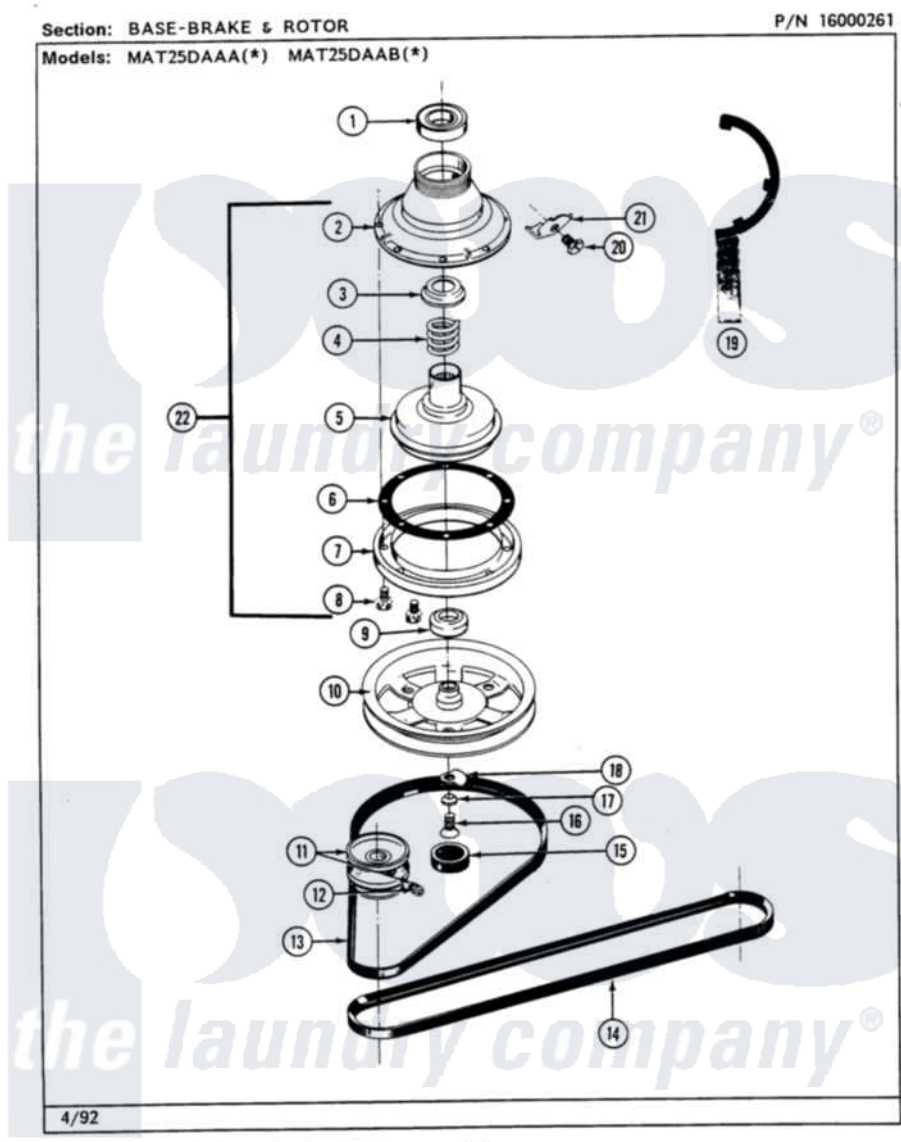

Maytag MAT23PCABG 09 - BRAKE & ROTOR

18

Maytag Residential Maytag MAT23PCABG Washer Parts Parts Diagram 09 - BRAKE & ROTOR
 Click on the part number to view part

Item	Original Part Number	Replaced By	Status	Part Description
001	Y200720	22003441		Bearing, Rear
002	211045	6-2011900		Brake Asse
003	211039	6-2011900		Brake Asse
004	211041	6-2011900		Brake Asse
005	201126	6-2011900		Brake Asse
006	211042	6-2011900		Brake Asse
007	211043	6-2011900		Brake Asse
008	211000			SCREW, BRAKE DRUM (HEX HEAD)
009	200835			Bearing, Brake Rotor
010	211059	6-2301530		Pulley
011	200816	6-2008160		Pulley- MO
012	Y053241			Set Screw, Motor Pulley
013	211125			V Belt, Drive Pulley
014	211124			Part Not Used
015	NLA		Not Available	CAP, OIL RETAINER
016	211375	681582		Screw

017	211090	22003555	Washer, Stop Lug
018	211089		Lug, Stop Pulley
019	Y038315	038315	Tool
020	213326		Bolt, Sems Retaining Clip
021	213325		Clip, Retaining
022	201190	6-2011900	Brake Asse