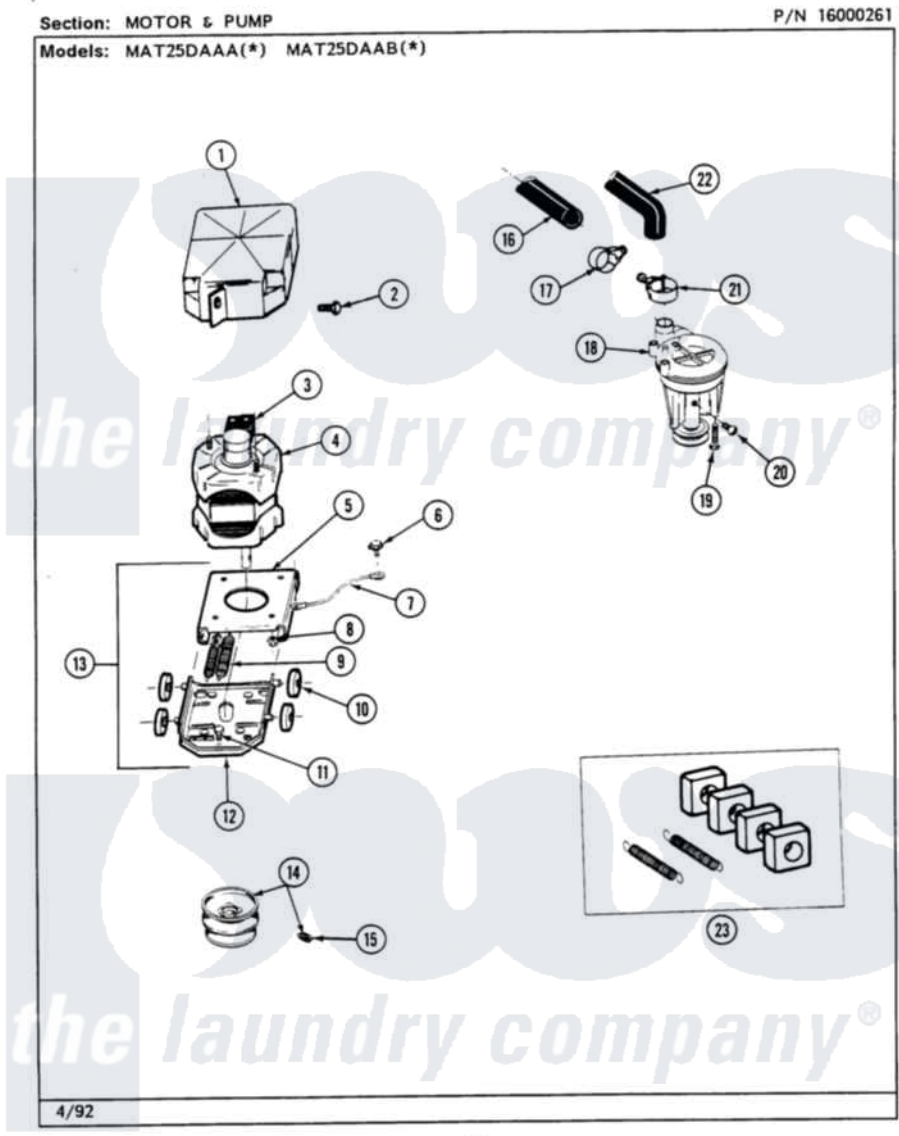

Maytag MAT23PCABG 10 - MOTOR & PUMP

Maytag Residential Maytag MAT23PCABG Washer Parts Parts Diagram 10 - MOTOR & PUMP

Click on the part number to view part

Item	Original Part Number	Replaced By	Status	Part Description
001	215098			Shield, Motor
002	213121	3400111		Screw, 12-14 X 5/8
003	205132		Not Available	SWITCH, MOTOR EXTERNAL START No.201664-14,205463-4 & 201800-4
"	205133		Not Available	(PROD. IDNo. 2-1664-8 & 2-5463)
"	206505		Not Available	PROD. No.201664-15, & No.205463-3.
"	NLA		Not Available	(PRODUCTION ID No. 2-1664-8,
004	201805	12002351		Motor-Drve
005	214956			Motor Mount Assembly
006	210186	3370225		Screw
007	901220			Ground Wire
008	Y311426	3400029		Nut, Adapter Plate
009	202718			Springs, Tension
010	Y204998	205000		Roller And Spring Kit 4+Spr

011	Y313561		Screw---NA
012	205908		Motor Mount Assembly
013	205999		Motor Mount Assembly
014	200816	6-2008160	Pulley- MO
015	Y053241		Set Screw, Motor Pulley
016	215057	211704	Hose, Drain
017	200461	285655	Clamp, Hose
018	202203	6-2022030	Pump As Pa
019	211880		Screw, HeX Head No.10 X 1/2 Inc
020	Y015408	22003235	Screw, Bearing Insert
021	202574	3367052	Clamp, Hose
022	213045		Hose, Outer Tub Part Not Used
023	205000		Roller And Spring Kit 4+Spr