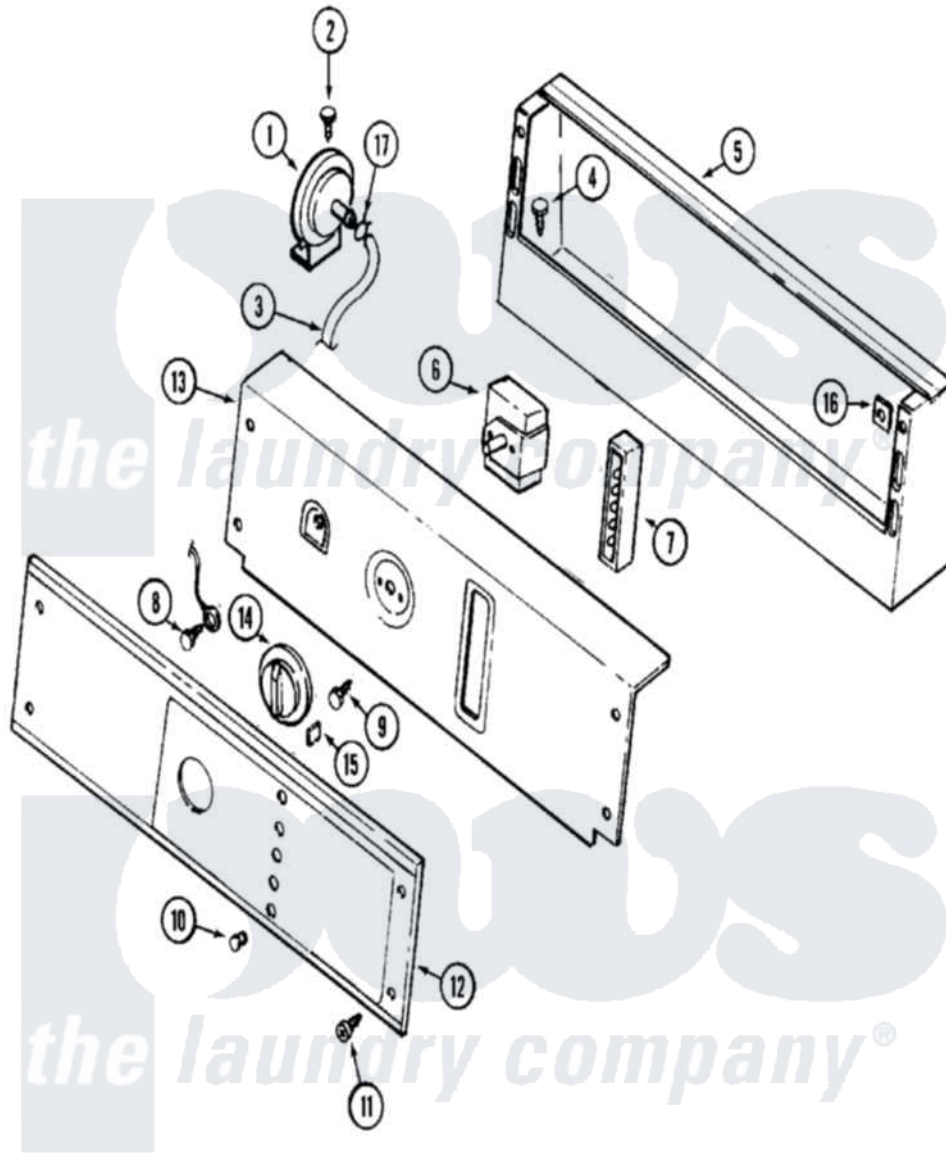

Maytag MAT25CSAGG 01 - CONTROL PANEL

Maytag [Residential Maytag MAT25CSAGG Washer Parts](#) Parts Diagram 01 - CONTROL PANEL
 Click on the part number to view part

Item	Original Part Number	Replaced By	Status	Part Description
001	203970			Switch, Water Level
002	211294	90767		Screw, 8A X 3/8 HeX Washer Head Tapping
003	212942	22001619		Tube, Water Level Switch
004	212276	W10116760		Screw
005	206780			Control Cover Assembly
"	206780L	206780		Control Cover Assembly
"	NLA		Not Available	(H. WHEAT)
006	205353			Switch, DiAl-A-Fabric
007	206882	W10133276		Indicator, Five Light
008	Y314322	211251		Screw, Transformer
009	Y313588	488234		Screw 8-32 X 1/4
010	215564			Lens, Indicator Light
011	215506			Screw, Control Panel Overlay
012	NLA		Not Available	CONTROL PANEL W/LENS
013	215570	22001592		(WHT)
"	NLA		Not Available	(ALM)

014	206894		Knob, Selector
015	215561	206894	Knob, Selector
016	215003		Fastener, Panel And Bracket
017	410296	596669	Clamp, Manifold